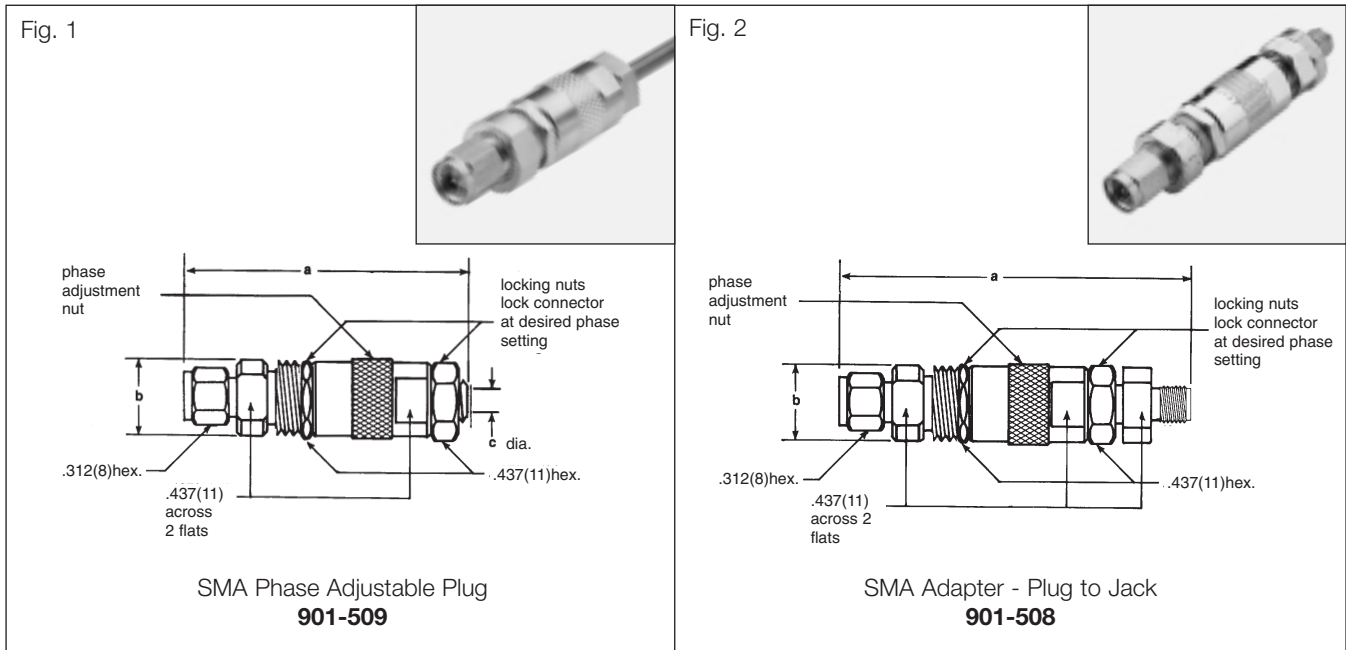

SMA Phase Adjustable Connectors

Description	Semi-Rigid Cable Size	Cable Termination	Dimensions, Inches (millimeters)			CAI	Pit.	Ins.	Amphenol Number	Fig.	
			a		b						c
			(Fully Extended)	(Fully Closed)							
Plug	.141"(3.6) dia.	Solder	2.03(51.6)	1.68(42.7)	.500(12.7)	.144(3.7)	C51	PCF	D1	901-509	1
Adapter	—	—	2.50(63.5)	2.15(54.6)	.500(12.7)	—	—	PCF	D1	901-508	2