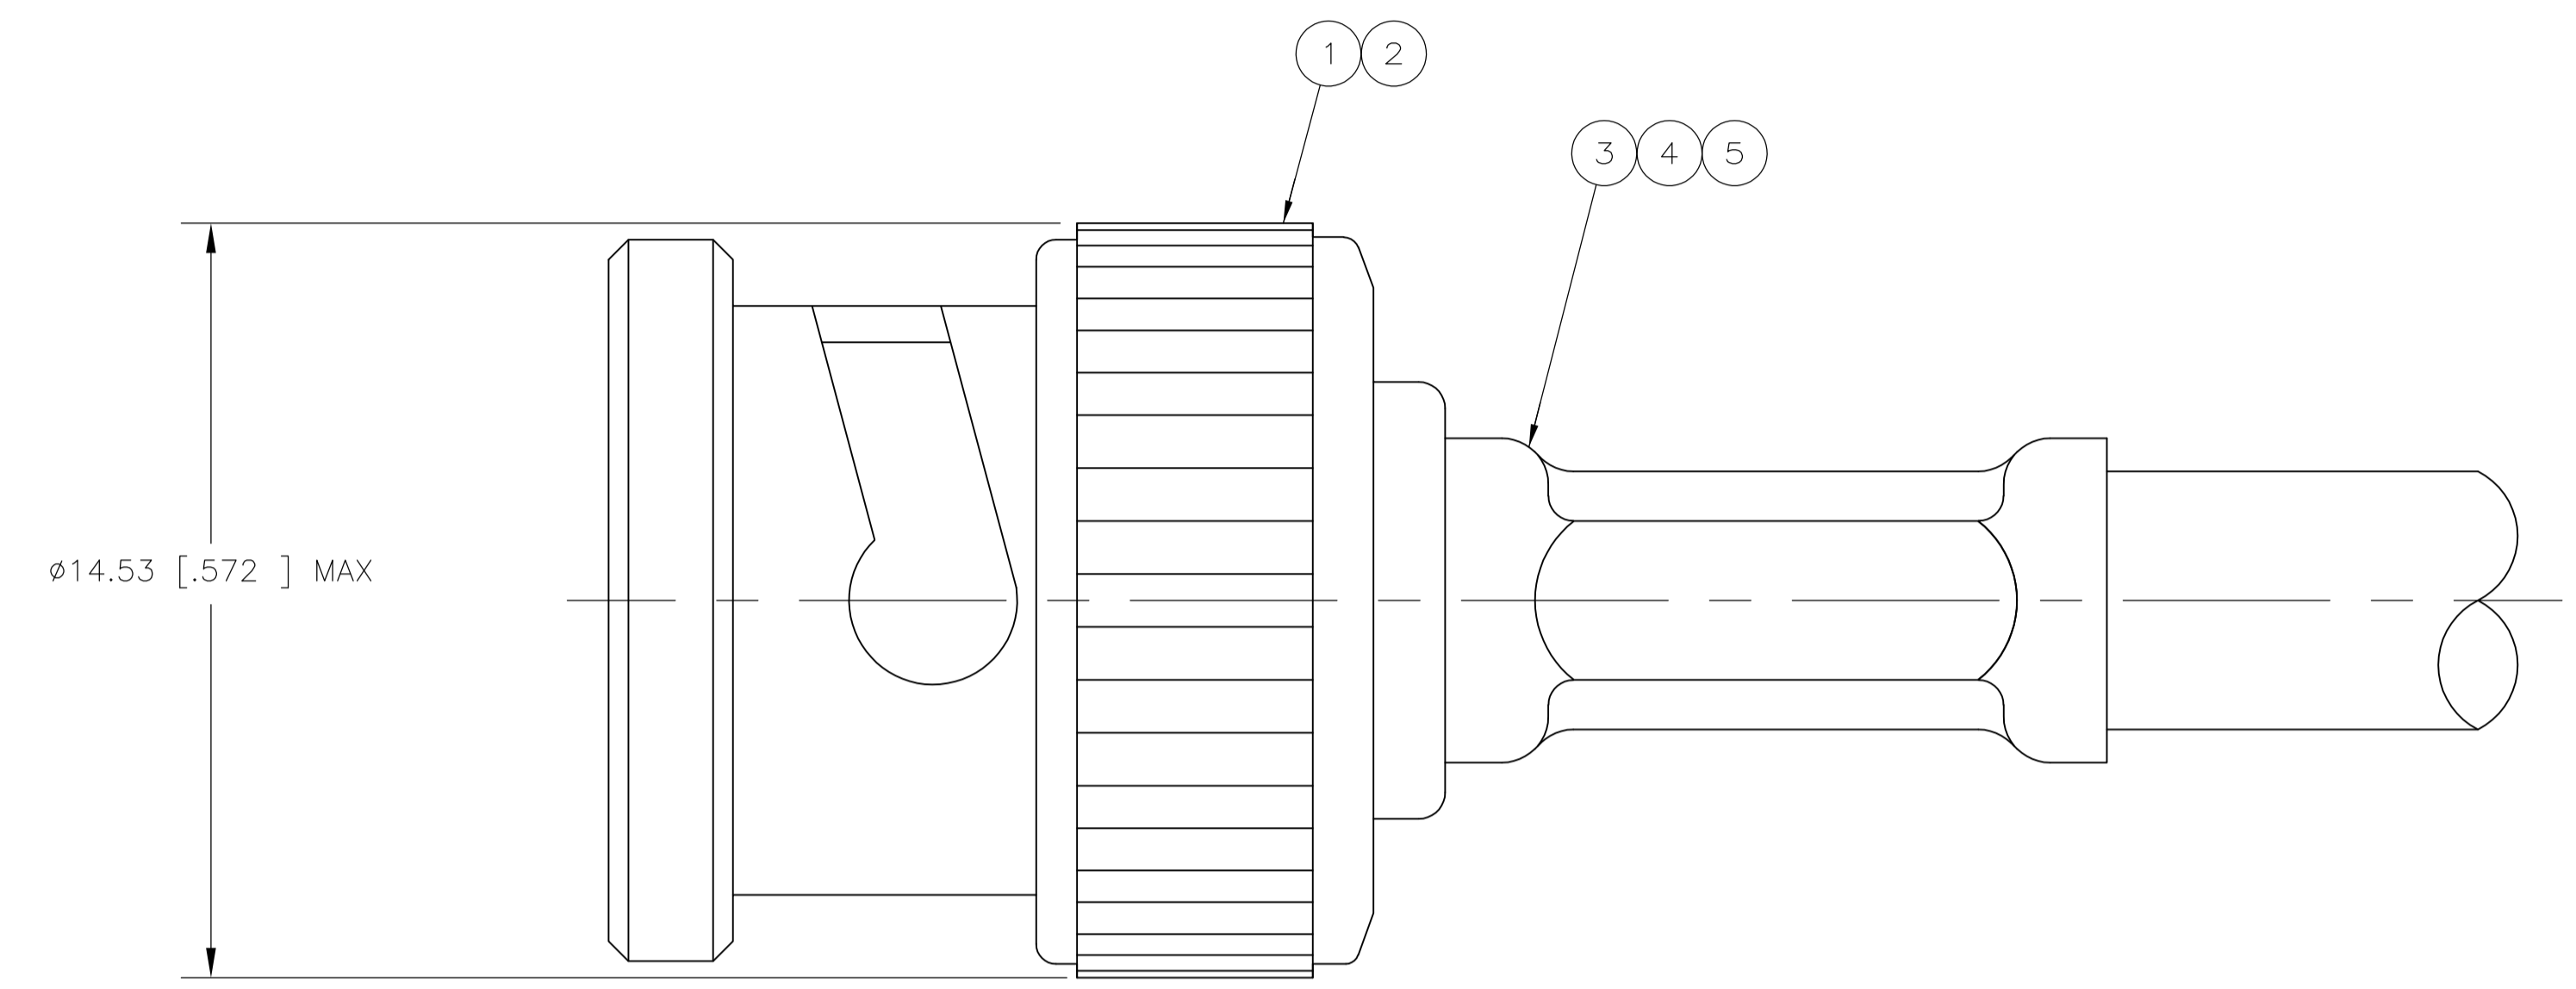

- 1 USE PRO-CRIMPER II: 354940-1
- 2 USE INSTRUCTION SHEET 9766
- 3 SPECIAL PACKAGING: BULK PACKAGE 25 PIECES
- 4 SPECIAL PACKAGING: BULK PACKAGE 100 PIECES

	AT&T KS 19224 L2 CABLE AND JIS 1.5C-XV	1.07 [.042]	4.52 [.178]	852922-2	227194-2	222001-4	9-413658-2	413657-6	413653-2	9-413589-6
OBSOLETE	JIS 3C-2V	1.07 [.042]	5.41 [.213]	852922-1	-	-	9-221132-4	1-413657-0	413653-5	9-413589-5
OBSOLETE	RG-59 TYPE WITH .031 DIA CENTER CONTACT, BELDEN 9266, 9240 & 9259	1.07 [.042]	6.48 [.255]	852922-1	-	-	9-221132-1	413657-8	413653-1	9-413589-4
OBSOLETE	RG-179/U, 179A/U, 179B/U, 187/U & 187A/U	1.07 [.042]	4.52 [.178]	852922-2	227194-2	222001-4	9-413658-0	413657-6	413653-2	9-413589-3
OBSOLETE	AT&T 734A	1.07 [.042]	6.48 [.255]	852922-1	-	-	9-221132-3	413657-8	413653-4	9-413589-2
OBSOLETE	BELDEN 8218 AND JIS 2.5C-2V	1.07 [.042]	4.52 [.178]	852922-2	-	-	9-221132-6	413657-4	413653-2	9-413589-1
OBSOLETE	RG-59/U, 59A/U & 59B/U	1.07 [.042]	6.48 [.255]	852922-1	-	-	9-221132-1	413657-2	413653-1	9-413589-0
4	CUSTOM CABLE: C/C=Ø.021, DIELECTRIC=Ø.122, JACKET=Ø.173	1.07 [.042]	5.41 [.213]	852922-1	-	-	9-221132-0	1-413657-0	413653-5	2-413589-1
OBSOLETE	MONROSE 8466-3 AND 8299-3	1.07 [.042]	5.41 [.213]	852922-1	-	-	9-221132-0	1-413657-2	413653-5	1-413589-8
4	BELDEN 8218 AND JIS 2.5C-2V	1.07 [.042]	4.52 [.178]	852922-2	-	-	9-221132-6	413657-4	413653-2	1-413589-7
3	BELDEN 8218 AND JIS 2.5C-2V	1.07 [.042]	4.52 [.178]	852922-2	-	-	9-221132-6	413657-4	413653-2	1-413589-6
OBSOLETE	JIS 2.5C-2W	1.07 [.042]	5.41 [.213]	852922-1	-	-	9-221132-0	413657-4	413653-2	1-413589-5
OBSOLETE	JIS 3C-2W	1.07 [.042]	6.48 [.255]	852922-1	-	-	9-221132-9	1-413657-0	413653-6	1-413589-4
OBSOLETE	AT&T KS 19224 L2 CABLE AND JIS 1.5C-XV	1.07 [.042]	4.52 [.178]	852922-2	227194-2	222001-4	9-413658-2	413657-6	413653-2	1-413589-3
OBSOLETE	BELDEN 8281, 9231 & AT&T 728 AND JIS 5C-2V	1.07 [.042]	8.23 [.324]	852922-3	-	-	9-221132-2	413657-8	413653-3	1-413589-2
3	JIS 3C-2V	1.07 [.042]	5.41 [.213]	852922-1	-	-	9-221132-4	1-413657-0	413653-5	1-413589-1
3	AT&T 735A C/C=Ø.016, DIELECTRIC=Ø.077, JACKET=Ø.130	1.07 [.042]	4.52 [.178]	852922-2	-	-	9-413658-2	413657-4	413653-2	1-413589-0
8	RG-59 TYPE WITH .031 DIA CENTER CONTACT, BELDEN 9266, 9240 & 9259	1.07 [.042]	6.48 [.255]	852922-1	-	-	9-221132-1	413657-8	413653-1	413589-9
SUPERSEDED BY 5413589-8	RG-179/U, 179A/U, 179B/U, 187/U & 187A/U	1.07 [.042]	4.52 [.178]	852922-2	227194-2	222001-4	9-413658-0	413657-6	413653-2	413589-8
	AT&T 734A	1.07 [.042]	6.48 [.255]	852922-1	-	-	9-221132-3	413657-8	413653-4	413589-7
	TIMES RG-59/U, DOUBLE BRAID, .270 OD JACKET	1.07 [.042]	8.23 [.324]	852922-3	-	-	9-221132-2	413657-2	413653-1	413589-6
	BELDEN 8281, 9231 & AT&T 728 AND JIS 5C-2V	1.07 [.042]	8.23 [.324]	852922-3	-	-	9-221132-2	413657-8	413653-3	413589-5
OBSOLETE	AT&T KS 19224 L2 CABLE AND JIS 1.5C-XV	1.07 [.042]	4.52 [.178]	852922-2	227194-2	222001-4	9-413658-2	413657-6	413653-2	413589-4
	BELDEN 8218 AND JIS 2.5C-2V	1.07 [.042]	4.52 [.178]	852922-2	-	-	9-221132-6	413657-4	413653-2	413589-3
	RG-59/U, 59A/U & 59B/U	1.07 [.042]	6.48 [.255]	852922-1	-	-	9-221132-1	413657-2	413653-1	413589-2
OBSOLETE	BELDEN 88241	1.07 [.042]	6.48 [.255]	852922-1	-	-	9-413658-3	413657-2	413653-1	413589-1