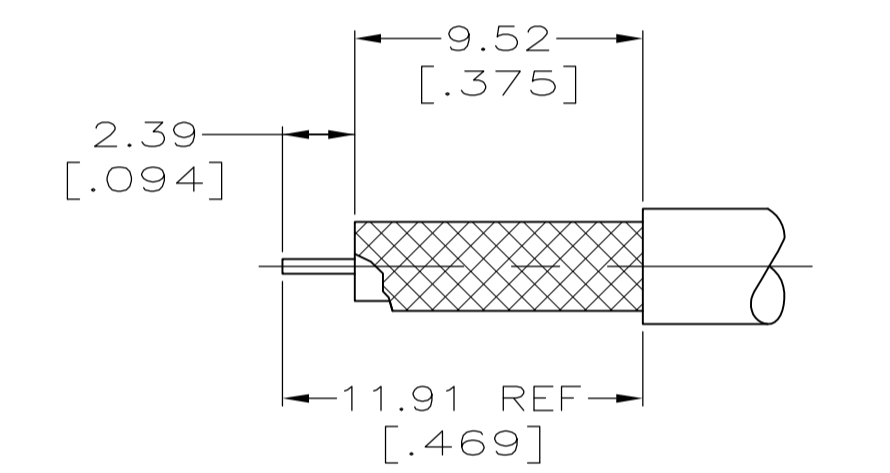

- 1 USE PRO-CRIMPER II: 354940-1
- 2 USE INSTRUCTION SHEET 9766
- 3 SPECIAL PACKAGING: BULK PACKAGE 25 PIECES
- 4 SPECIAL PACKAGING: BULK PACKAGE 100 PIECES

	AT&T KS 19224 L2 CABLE AND JIS 1.5C-XV	1.07 [.042]	4.52 [.178]	852922-2	227194-2	222001-4	9-413658-2	413657-6	413653-2	9-413589-6
OBSOLETE	JIS 3C-2V	1.07 [.042]	5.41 [.213]	852922-1	-	-	9-221132-4	1-413657-0	413653-5	9-413589-5
OBSOLETE	RG-59 TYPE WITH .031 DIA CENTER CONTACT, BELDEN 9266, 9240 & 9259	1.07 [.042]	6.48 [.255]	852922-1	-	-	9-221132-1	413657-8	413653-1	9-413589-4
OBSOLETE	RG-179/U, 179A/U, 179B/U, 187/U & 187A/U	1.07 [.042]	4.52 [.178]	852922-2	227194-2	222001-4	9-413658-0	413657-6	413653-2	9-413589-3
OBSOLETE	AT&T 734A	1.07 [.042]	6.48 [.255]	852922-1	-	-	9-221132-3	413657-8	413653-4	9-413589-2
OBSOLETE	BELDEN 8218 AND JIS 2.5C-2V	1.07 [.042]	4.52 [.178]	852922-2	-	-	9-221132-6	413657-4	413653-2	9-413589-1
OBSOLETE	RG-59/U, 59A/U & 59B/U	1.07 [.042]	6.48 [.255]	852922-1	-	-	9-221132-1	413657-2	413653-1	9-413589-0
4	CUSTOM CABLE: C/C=Ø.021, DIELECTRIC=Ø.122, JACKET=Ø.173	1.07 [.042]	5.41 [.213]	852922-1	-	-	9-221132-0	1-413657-0	413653-5	2-413589-1
OBSOLETE	MONROSE 8466-3 AND 8299-3	1.07 [.042]	5.41 [.213]	852922-1	-	-	9-221132-0	1-413657-2	413653-5	1-413589-8
4	BELDEN 8218 AND JIS 2.5C-2V	1.07 [.042]	4.52 [.178]	852922-2	-	-	9-221132-6	413657-4	413653-2	1-413589-7
3	BELDEN 8218 AND JIS 2.5C-2V	1.07 [.042]	4.52 [.178]	852922-2	-	-	9-221132-6	413657-4	413653-2	1-413589-6
OBSOLETE	JIS 2.5C-2W	1.07 [.042]	5.41 [.213]	852922-1	-	-	9-221132-0	413657-4	413653-2	1-413589-5
OBSOLETE	JIS 3C-2W	1.07 [.042]	6.48 [.255]	852922-1	-	-	9-221132-9	1-413657-0	413653-6	1-413589-4
OBSOLETE	AT&T KS 19224 L2 CABLE AND JIS 1.5C-XV	1.07 [.042]	4.52 [.178]	852922-2	227194-2	222001-4	9-413658-2	413657-6	413653-2	1-413589-3
OBSOLETE	BELDEN 8281, 9231 & AT&T 728 AND JIS 5C-2V	1.07 [.042]	8.23 [.324]	852922-3	-	-	9-221132-2	413657-8	413653-3	1-413589-2
3	JIS 3C-2V	1.07 [.042]	5.41 [.213]	852922-1	-	-	9-221132-4	1-413657-0	413653-5	1-413589-1
3	AT&T 735A C/C=Ø.016, DIELECTRIC=Ø.077, JACKET=Ø.130	1.07 [.042]	4.52 [.178]	852922-2	-	-	9-413658-2	413657-4	413653-2	1-413589-0
8	RG-59 TYPE WITH .031 DIA CENTER CONTACT, BELDEN 9266, 9240 & 9259	1.07 [.042]	6.48 [.255]	852922-1	-	-	9-221132-1	413657-8	413653-1	413589-9
SUPERSEDED BY 5413589-8	RG-179/U, 179A/U, 179B/U, 187/U & 187A/U	1.07 [.042]	4.52 [.178]	852922-2	227194-2	222001-4	9-413658-0	413657-6	413653-2	413589-8
	AT&T 734A	1.07 [.042]	6.48 [.255]	852922-1	-	-	9-221132-3	413657-8	413653-4	413589-7
	TIMES RG-59/U, DOUBLE BRAID, .270 OD JACKET	1.07 [.042]	8.23 [.324]	852922-3	-	-	9-221132-2	413657-2	413653-1	413589-6
	BELDEN 8281, 9231 & AT&T 728 AND JIS 5C-2V	1.07 [.042]	8.23 [.324]	852922-3	-	-	9-221132-2	413657-8	413653-3	413589-5
OBSOLETE	AT&T KS 19224 L2 CABLE AND JIS 1.5C-XV	1.07 [.042]	4.52 [.178]	852922-2	227194-2	222001-4	9-413658-2	413657-6	413653-2	413589-4
	BELDEN 8218 AND JIS 2.5C-2V	1.07 [.042]	4.52 [.178]	852922-2	-	-	9-221132-6	413657-4	413653-2	413589-3
	RG-59/U, 59A/U & 59B/U	1.07 [.042]	6.48 [.255]	852922-1	-	-	9-221132-1	413657-2	413653-1	413589-2
OBSOLETE	BELDEN 88241	1.07 [.042]	6.48 [.255]	852922-1	-	-	9-413658-3	413657-2	413653-1	413589-1