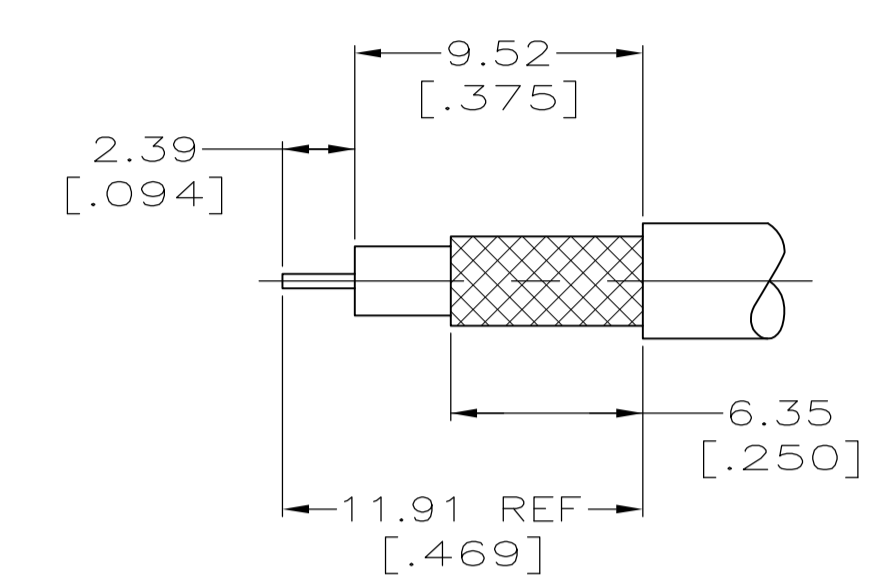

- 1 USE PRO-CRIMPER II: 354940-1
- 2 USE INSTRUCTION SHEET 9766
- 3 SPECIAL PACKAGING: BULK PACKAGE 25 PIECES
- 4 SPECIAL PACKAGING: BULK PACKAGE 100 PIECES

	AT&T KS 19224 L2 CABLE AND JIS 1.5C-XV	1.07 [.042]	4.52 [.178]	852922-2	227194-2	222001-4	9-413658-2	413657-6	413653-2	9-413589-6
OBSOLETE	JIS 3C-2V	1.07 [.042]	5.41 [.213]	852922-1	-	-	9-221132-4	1-413657-0	413653-5	9-413589-5
OBSOLETE	RG-59 TYPE WITH .031 DIA CENTER CONTACT, BELDEN 9266, 9240 & 9259	1.07 [.042]	6.48 [.255]	852922-1	-	-	9-221132-1	413657-8	413653-1	9-413589-4
OBSOLETE	RG-179/U, 179A/U, 179B/U, 187/U & 187A/U	1.07 [.042]	4.52 [.178]	852922-2	227194-2	222001-4	9-413658-0	413657-6	413653-2	9-413589-3
OBSOLETE	AT&T 734A	1.07 [.042]	6.48 [.255]	852922-1	-	-	9-221132-3	413657-8	413653-4	9-413589-2
OBSOLETE	BELDEN 8218 AND JIS 2.5C-2V	1.07 [.042]	4.52 [.178]	852922-2	-	-	9-221132-6	413657-4	413653-2	9-413589-1
OBSOLETE	RG-59/U, 59A/U & 59B/U	1.07 [.042]	6.48 [.255]	852922-1	-	-	9-221132-1	413657-2	413653-1	9-413589-0
4	CUSTOM CABLE: C/C=Ø.021, DIELECTRIC=Ø.122, JACKET=Ø.173	1.07 [.042]	5.41 [.213]	852922-1	-	-	9-221132-0	1-413657-0	413653-5	2-413589-1
OBSOLETE	MONROSE 8466-3 AND 8299-3	1.07 [.042]	5.41 [.213]	852922-1	-	-	9-221132-0	1-413657-2	413653-5	1-413589-8
4	BELDEN 8218 AND JIS 2.5C-2V	1.07 [.042]	4.52 [.178]	852922-2	-	-	9-221132-6	413657-4	413653-2	1-413589-7
3	BELDEN 8218 AND JIS 2.5C-2V	1.07 [.042]	4.52 [.178]	852922-2	-	-	9-221132-6	413657-4	413653-2	1-413589-6
OBSOLETE	JIS 2.5C-2W	1.07 [.042]	5.41 [.213]	852922-1	-	-	9-221132-0	413657-4	413653-2	1-413589-5
OBSOLETE	JIS 3C-2W	1.07 [.042]	6.48 [.255]	852922-1	-	-	9-221132-9	1-413657-0	413653-6	1-413589-4
OBSOLETE	AT&T KS 19224 L2 CABLE AND JIS 1.5C-XV	1.07 [.042]	4.52 [.178]	852922-2	227194-2	222001-4	9-413658-2	413657-6	413653-2	1-413589-3
OBSOLETE	BELDEN 8281, 9231 & AT&T 728 AND JIS 5C-2V	1.07 [.042]	8.23 [.324]	852922-3	-	-	9-221132-2	413657-8	413653-3	1-413589-2
3	JIS 3C-2V	1.07 [.042]	5.41 [.213]	852922-1	-	-	9-221132-4	1-413657-0	413653-5	1-413589-1
3	AT&T 735A C/C=Ø.016, DIELECTRIC=Ø.077, JACKET=Ø.130	1.07 [.042]	4.52 [.178]	852922-2	-	-	9-413658-2	413657-4	413653-2	1-413589-0
8	RG-59 TYPE WITH .031 DIA CENTER CONTACT, BELDEN 9266, 9240 & 9259	1.07 [.042]	6.48 [.255]	852922-1	-	-	9-221132-1	413657-8	413653-1	413589-9
SUPERSEDED BY 5413589-8	RG-179/U, 179A/U, 179B/U, 187/U & 187A/U	1.07 [.042]	4.52 [.178]	852922-2	227194-2	222001-4	9-413658-0	413657-6	413653-2	413589-8
	AT&T 734A	1.07 [.042]	6.48 [.255]	852922-1	-	-	9-221132-3	413657-8	413653-4	413589-7
	TIMES RG-59/U, DOUBLE BRAID, .270 OD JACKET	1.07 [.042]	8.23 [.324]	852922-3	-	-	9-221132-2	413657-2	413653-1	413589-6
	BELDEN 8281, 9231 & AT&T 728 AND JIS 5C-2V	1.07 [.042]	8.23 [.324]	852922-3	-	-	9-221132-2	413657-8	413653-3	413589-5
OBSOLETE	AT&T KS 19224 L2 CABLE AND JIS 1.5C-XV	1.07 [.042]	4.52 [.178]	852922-2	227194-2	222001-4	9-413658-2	413657-6	413653-2	413589-4
	BELDEN 8218 AND JIS 2.5C-2V	1.07 [.042]	4.52 [.178]	852922-2	-	-	9-221132-6	413657-4	413653-2	413589-3
	RG-59/U, 59A/U & 59B/U	1.07 [.042]	6.48 [.255]	852922-1	-	-	9-221132-1	413657-2	413653-1	413589-2
OBSOLETE	BELDEN 88241	1.07 [.042]	6.48 [.255]	852922-1	-	-	9-413658-3	413657-2	413653-1	413589-1