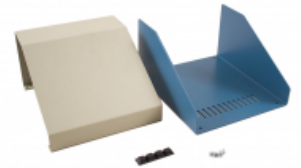

Quality Products. Service Excellence.

Sloped Aluminum Consoles 1456 Series

Key Features:

- Aluminum cases 0.081" (2 mm) thick aluminum.
- Aluminum top panel sizes to 14" wide are 0.064" thick aluminum. Larger sizes are 0.081" thick.
- Sold pre-assembled with a textured blue case and a choice of a contempora grey (beige) or a black top panel.
- Comes with self adhesive rubber feet and required mounting hardware.
- Some models available with walnut sides - see series **1456CWW**
- Replacement screws **1421J6** (Pkg. of 6, 6-32 Philips head sheet metal screws).

Photo Features:

Vents on rear and bottom

All models have a blue base. Available with a beige or black top.

Shown unassembled

Accessories

- Replacement Sheet Metal Screws

Enclosures

Slope	Beige Top w/ Blue Case	Black Top w/ Blue Case	Black Top w/ Black Case	Width	Depth	Rear Height	Front Height
None	1456NEK4WHBU	1456NEK4BKBU	1456NEK4BKBK	6.00	10.00	4.00	4.00
10 Degrees	1456FE1WHBU	1456FE1BKBU	1456FE1BKBK	6.50	5.50	2.50	1.50
10 Degrees	1456PH1WHBU	1456PH1BKBU	1456PH1BKBK	14.00	8.30	3.00	1.50
10 Degrees	1456RL1WHBU	1456RL1BKBU	1456RL1BKBK	17.00	11.30	3.50	1.50
10 Degrees	1456WL1WHBU	1456WL1BKBU	1456WL1BKBK	20.00	11.30	3.50	1.50