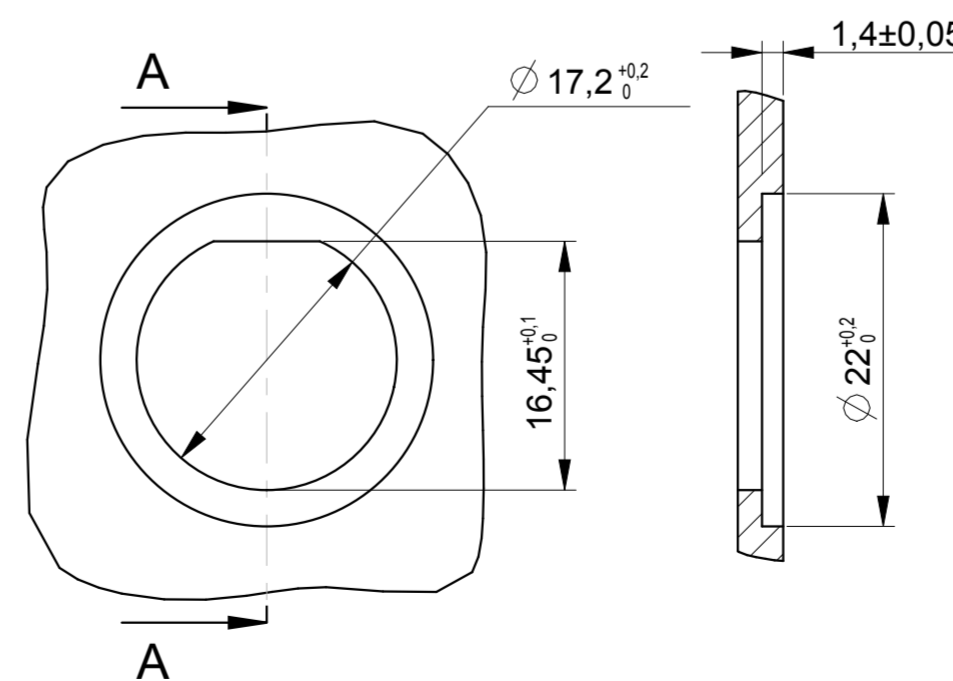

a:1:RL

WIRING FACE

MATING FACE

NOTES

MATERIALS
HOUSING
O'RING
NUT

SEE TABLE
NEOPREN
ALUMINIUM ALLOY BLACK ANODIZED

PERFORMANCES CHARACTERISTICS

MECHANICAL	TEMPERATURE CLASS	IEC61984/UL1977	-40°C TO 105°C
DURABILITY	IEC61984		500 MATE / UNMATE CYCLES
SEALING IN MATED CONDITIONS	IEC60529		IP68 1BAR DURING 1WEEK
	DIN40050		IP69K
SEALING IN UNMATED CONDITIONS	IEC60529		IP67 WITH CAPS
POLLUTION DEGREE	IEC61984		4
CORROSION SALT SPRAY			MIN 1000H
FLAMMABILITY	UL94		MATERIAL RATING: 5VA
OUTDOOR SUITABILITY (UV RESIST)	UL746C		MATERIAL RATING: (f1)
SCOOP PROOF			

ELECTRICAL

TOUCH PROOF	IEC60529	IP2X
POWER AND GROUND LINES: NOMINAL CURRENT	UL1977	16A WITH AWG14 WIRE / 13A WITH AWG16 WIRE
NOMINAL CURRENT	IEC61984	16A WITH 2.5MM² WIRE / 13A WITH 1.5MM² WIRE AT 60°C
NOMINAL VOLTAGE	UL1977	600V
NOMINAL VOLTAGE	IEC61984	250VAC 4KV 4 FOR CLASS II
	IEC61984	500VAC 6KV 4 FOR CLASS I
SIGNAL CONTACT (a,b,c) LINES: NOMINAL VOLTAGE	IEC61984	48V AC
NOMINAL CURRENT	IEC61984	5A

ROHS COMPLIANT

- COUNTERPART REFERENCE UTL PLUG
- CONNECTORS ARE DELIVERED AS PRE-ASSEMBLED KIT
- CONNECTOR BLOCKS ACCEPTS TRIM TRIO CONTACTS #16 AND #20, R*M* OR S*M* TYPES
- CONTACTS TO BE ORDERED SEPARATELY.
- WARNING: PHASE CONTACTS AND SIGNAL CONTACT ARE MALE VERSION AND GROUND CONTACT IS FEMALE VERSION
- UNIT IN MM

P/N	HOUSING' S MATERIAL
UTL7102G1W3P	PA GF REINFORCED BLACK COLOR
UTL7102G1W3P03	PA GF REINFORCED LIGHT GREY COLOR

P/N : SEE TABLE

a	23/07/13	New drawing	
ISS	DATE	Latest modification - by:	MOD N°
Designed by:	R.M.	Date: 23/07/13	CUSTOMER DRAWING
TITLE	MALE RECEPTACLE SIZE 10 LAYOUT 6 CONTACTS UTL CONNECTOR		
Scale	1/1	General linear Tolerances: ± 0,2	NPRDS / PROJECT UTL
SOURIAU		WWW.SOURIAU.COM	This document is the property of SOURIAU It must not be reproduced or communicated without permission
FORMAT	SOURIAU DRG N° UTL1-0047A-C01		SHEET 1 / 1