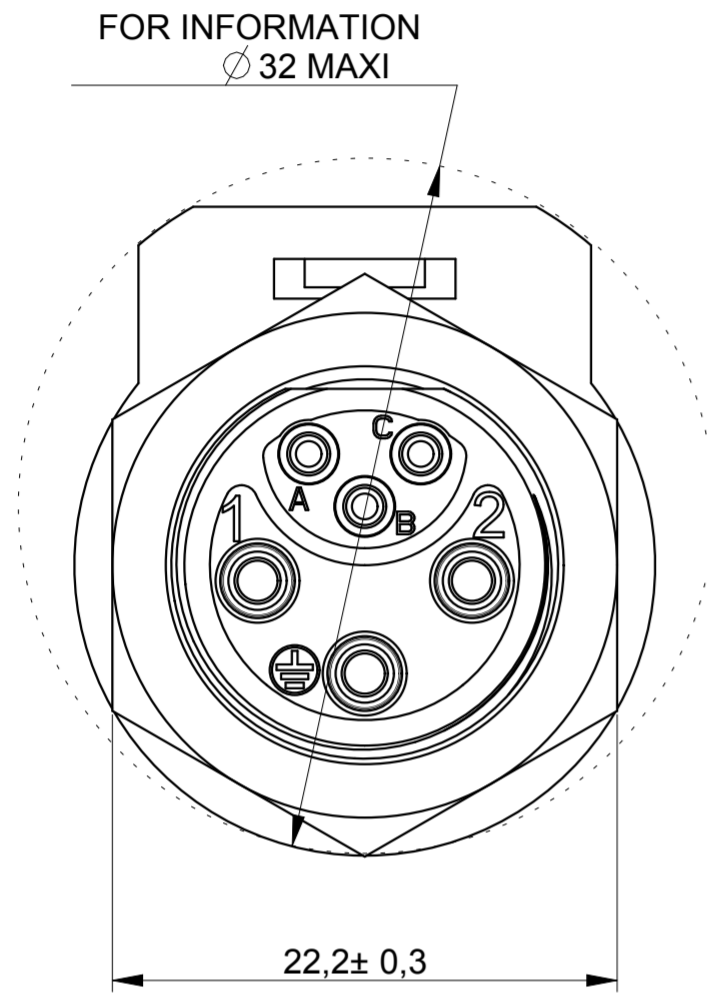

a:1:RL

WIRING FACE

MATING FACE

NOTES

MATERIALS
HOUSING
O'RING
NUT

SEE TABLE
NEOPREN
ALUMINIUM ALLOY BLACK ANODIZED

PERFORMANCES CHARACTERISTICS

MECHANICAL	TEMPERATURE CLASS	IEC61984/UL1977	-40°C TO 105°C
DURABILITY	IEC61984		500 MATE / UNMATE CYCLES
SEALING IN MATED CONDITIONS	IEC60529		IP68 1BAR DURING 1WEEK
	DIN40050		IP69K
SEALING IN UNMATED CONDITIONS	IEC60529		IP67 WITH CAPS
POLLUTION DEGREE	IEC61984		4
CORROSION SALT SPRAY			MIN 1000H
FLAMMABILITY	UL94		MATERIAL RATING: 5VA
OUTDOOR SUITABILITY (UV RESIST)	UL746C		MATERIAL RATING: (f1)
SCOOP PROOF			

ELECTRICAL

TOUCH PROOF	IEC60529	IP2X
POWER AND GROUND LINES: NOMINAL CURRENT	UL1977	16A WITH AWG14 WIRE / 13A WITH AWG16 WIRE
NOMINAL CURRENT	IEC61984	16A WITH 2.5MM² WIRE / 13A WITH 1.5MM² WIRE AT 60°C
NOMINAL VOLTAGE	UL1977	600V
NOMINAL VOLTAGE	IEC61984	250VAC 4KV 4 FOR CLASS II
	IEC61984	500VAC 6KV 4 FOR CLASS I
SIGNAL CONTACT (a,b,c) LINES: NOMINAL VOLTAGE	IEC61984	48V AC
NOMINAL CURRENT	IEC61984	5A

ROHS COMPLIANT

- COUNTERPART REFERENCE UTL PLUG
- CONNECTORS ARE DELIVERED AS PRE-ASSEMBLED KIT
- CONNECTOR BLOCKS ACCEPTS TRIM TRIO CONTACTS #16 AND #20, R*M* OR S*M* TYPES
- CONTACTS TO BE ORDERED SEPARATELY.
- WARNING: PHASE CONTACTS AND SIGNAL CONTACT ARE MALE VERSION AND GROUND CONTACT IS FEMALE VERSION
- UNIT IN MM

P/N	HOUSING' S MATERIAL
UTL7102G1W3P	PA GF REINFORCED BLACK COLOR
UTL7102G1W3P03	PA GF REINFORCED LIGHT GREY COLOR

P/N : SEE TABLE

a	23/07/13	New drawing	
ISS	DATE	Latest modification - by:	MOD N°
Designed by:	R.M.	Date: 23/07/13	CUSTOMER DRAWING
TITLE	MALE RECEPTACLE SIZE 10 LAYOUT 6 CONTACTS UTL CONNECTOR		
Scale	1/1	General linear Tolerances: ± 0,2	NPRDS / PROJECT UTL
SOURIAU		WWW.SOURIAU.COM	This document is the property of SOURIAU It must not be reproduced or communicated without permission
FORMAT	SOURIAU DRG N° UTL1-0047A-C01		SHEET 1 / 1