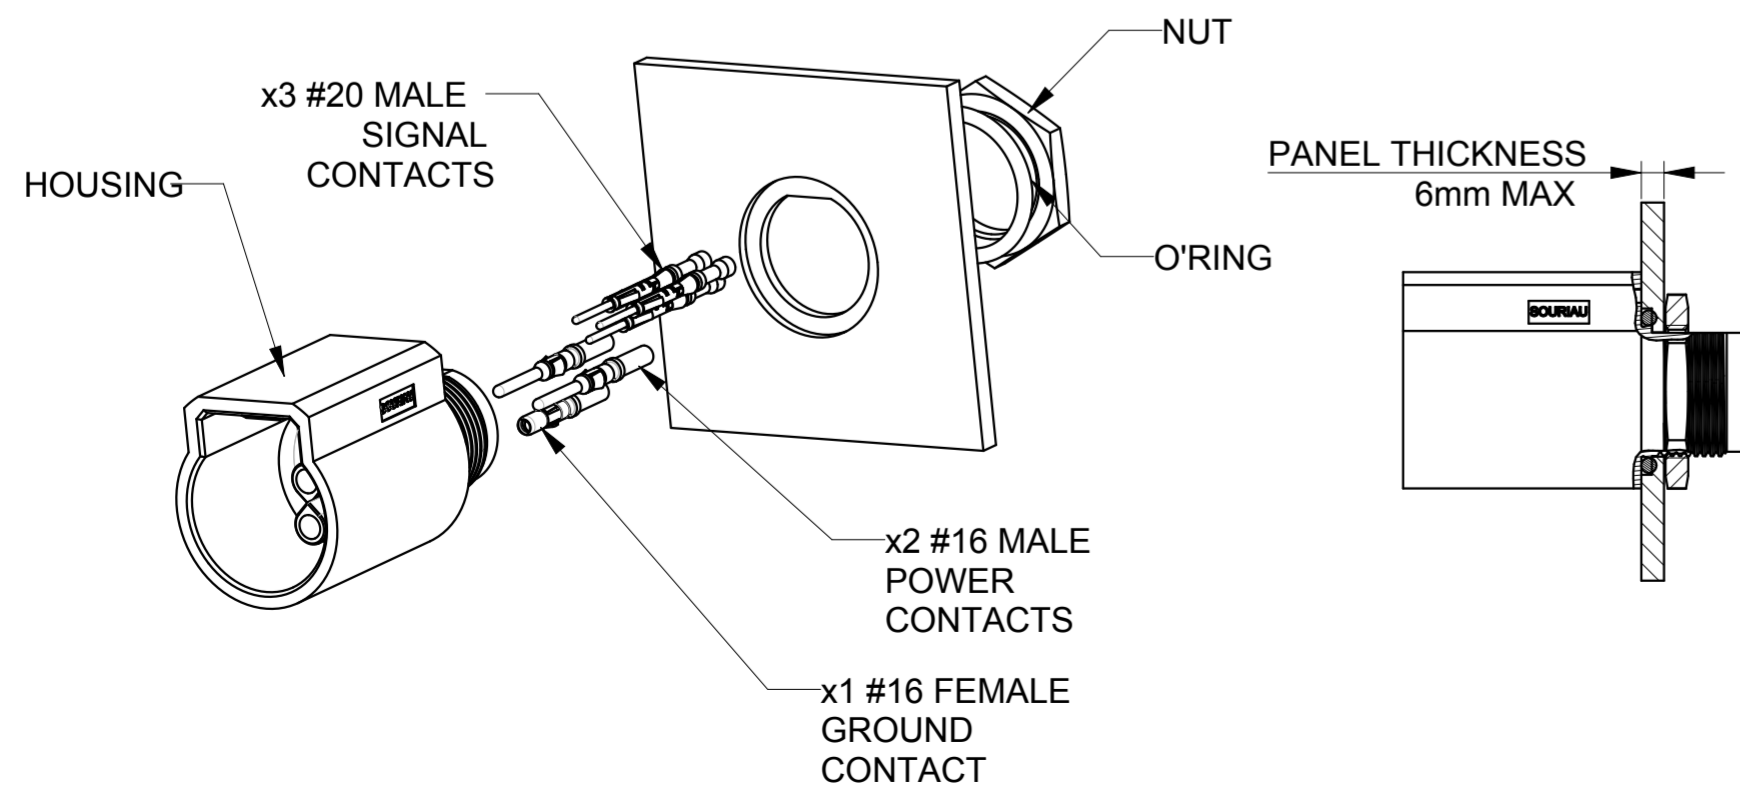

a	23/07/13	New drawing	
ISS	DATE	Latest modification - by:	MOD N°
Designed by:	R.M.	Date: 23/07/13	CUSTOMER DRAWING
TITLE	MALE RECEPTACLE SIZE 10 LAYOUT 6 CONTACTS UTL CONNECTOR		
Scale	1/1	General linear Tolerances: ± 0,2	NPRDS / PROJECT UTL
SOURIAU		WWW.SOURIAU.COM	This document is the property of SOURIAU It must not be reproduced or communicated without permission
FORMAT	SOURIAU DRG N° UTL1-0047A-C01		SHEET 1 / 1