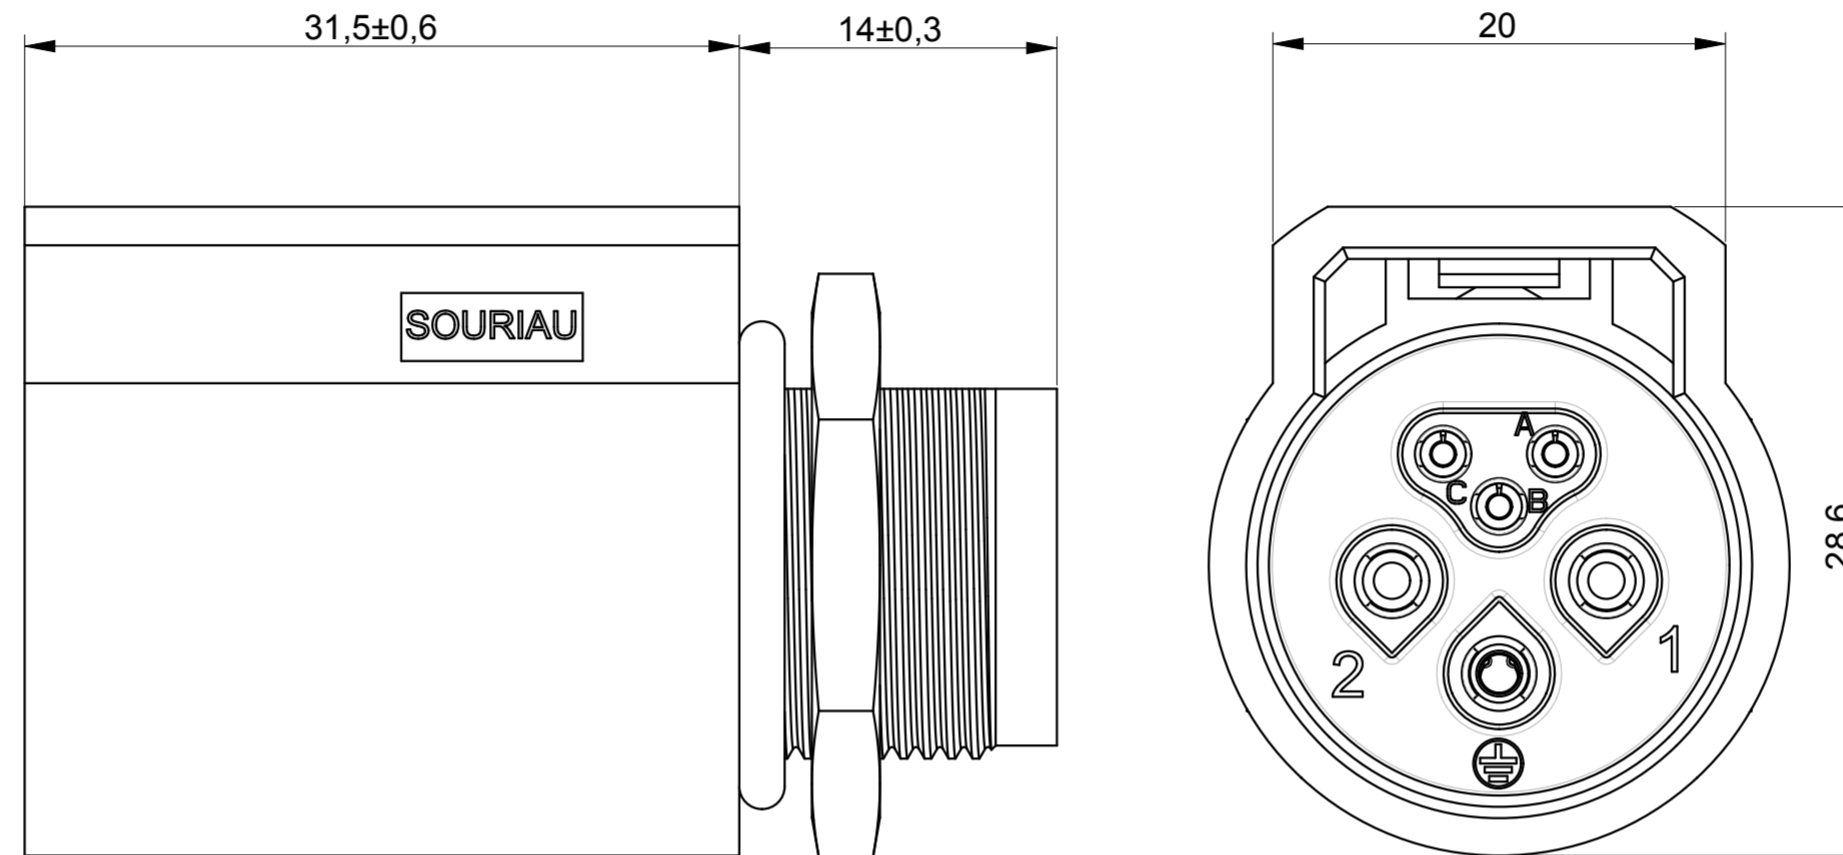

a:1:RL

WIRING FACE

MATING FACE

NOTES

MATERIALS
HOUSING
O'RING
NUT

SEE TABLE
NEOPREN
ALUMINIUM ALLOY BLACK ANODIZED

PERFORMANCES CHARACTERISTICS

MECHANICAL	TEMPERATURE CLASS	IEC61984/UL1977	-40°C TO 105°C
DURABILITY	IEC61984		500 MATE / UNMATE CYCLES
SEALING IN MATED CONDITIONS	IEC60529		IP68 1BAR DURING 1WEEK
	DIN40050		IP69K
SEALING IN UNMATED CONDITIONS	IEC60529		IP67 WITH CAPS
POLLUTION DEGREE	IEC61984		4
CORROSION SALT SPRAY			MIN 1000H
FLAMMABILITY	UL94		MATERIAL RATING: 5VA
OUTDOOR SUITABILITY (UV RESIST)	UL746C		MATERIAL RATING: (f1)
SCOOP PROOF			

ELECTRICAL

TOUCH PROOF	IEC60529	IP2X
POWER AND GROUND LINES: NOMINAL CURRENT	UL1977	16A WITH AWG14 WIRE / 13A WITH AWG16 WIRE
NOMINAL CURRENT	IEC61984	16A WITH 2.5MM² WIRE / 13A WITH 1.5MM² WIRE AT 60°C
NOMINAL VOLTAGE	UL1977	600V
NOMINAL VOLTAGE	IEC61984	250VAC 4KV 4 FOR CLASS II
	IEC61984	500VAC 6KV 4 FOR CLASS I
SIGNAL CONTACT (a,b,c) LINES: NOMINAL VOLTAGE	IEC61984	48V AC
NOMINAL CURRENT	IEC61984	5A

ROHS COMPLIANT

- COUNTERPART REFERENCE UTL PLUG
- CONNECTORS ARE DELIVERED AS PRE-ASSEMBLED KIT
- CONNECTOR BLOCKS ACCEPTS TRIM TRIO CONTACTS #16 AND #20, R*M* OR S*M* TYPES
- CONTACTS TO BE ORDERED SEPARATELY.
- WARNING: PHASE CONTACTS AND SIGNAL CONTACT ARE MALE VERSION AND GROUND CONTACT IS FEMALE VERSION
- UNIT IN MM

P/N	HOUSING' S MATERIAL
UTL7102G1W3P	PA GF REINFORCED BLACK COLOR
UTL7102G1W3P03	PA GF REINFORCED LIGHT GREY COLOR

P/N : SEE TABLE

a	23/07/13	New drawing	
ISS	DATE	Latest modification - by:	MOD N°
Designed by:	R.M.	Date: 23/07/13	CUSTOMER DRAWING
TITLE	MALE RECEPTACLE SIZE 10 LAYOUT 6 CONTACTS UTL CONNECTOR		
Scale	1/1	General linear Tolerances: ± 0,2	NPRDS / PROJECT UTL
SOURIAU		WWW.SOURIAU.COM	This document is the property of SOURIAU It must not be reproduced or communicated without permission
FORMAT	SOURIAU DRG N° UTL1-0047A-C01		SHEET 1 / 1