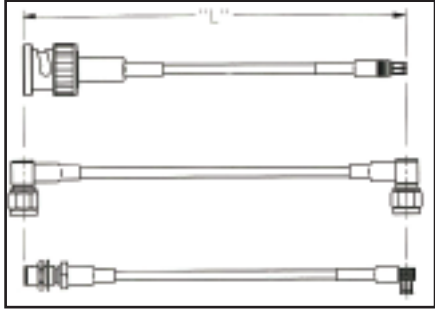

Connectivity...for
Business-Critical Continuity

RF Cable Assembly

Fixed Length Catalog

JOHNSON[®]

EMERSON[™]
Network Power

Electrical Ratings

Electrical ratings of a cable assembly are determined by the limiting connector type and cable size.

Johnson's® cable length applies to the end of straight connectors. The length is applied to the vertical centroid of right angle connectors.

If you don't see the cable assembly you require we can design and manufacture one to meet your unique specifications!