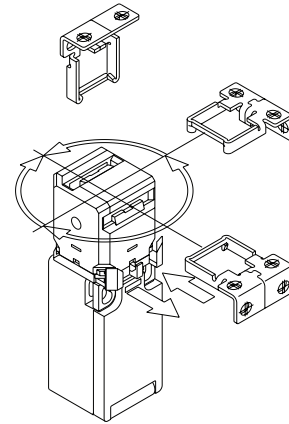

SKI Series

SKI

Switching Operation	Slow Action	High Activation Force	Radius Activation
1 NC / 1 NO Contacts	601.6819.052 SKI-U1Z M3 	601.6819.139 SKI-U1Z FI50 M3 	601.6819.123 SKI-U1Z MRU
1 NC Contacts	-	-	-
2 NC Contacts	601.6869.056 SKI-A2Z M3 	-	601.6869.122 SKI-A2Z MRU
2 NC / 1 NO Contacts Overlapping	601.6869.058 SKI-UV15Z M3 	601.6869.145 SKI-UV15Z FI50 M3 	601.6869.131 SKI-UV15Z MRU

Approvals

* Depending on switching system - see technical information for details

Drawing dimensions in mm

Mouser Electronics

Authorized Distributor

Click to View Pricing, Inventory, Delivery & Lifecycle Information: