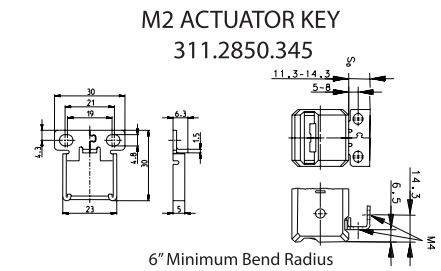

Replacement actuator keys:

Technical Information

	Slow Action	High Activation Force	Radius Activation
Maximum Switching Voltage	240V	240V	240V
Max. Switching Amps (up to)*	10A	10A	10A
B10d (up to)*	20 Million	20 Million	20 Million
Mechanical Service Life (up to)*	10 x 10⁶	10 x 10⁵	10 x 10⁶
Switching Frequency	≤ 30/min	≤ 30/min	≤ 30/min
Operating Temperature	-30 °C to +80 °C	-30 °C to +80 °C	-30 °C to +80 °C
Protection Rating	IP65	IP65	IP65
Utilization Category (up to)*	AC-15, Ue/Ue 240V 3A	AC-15, Ue/Ue 240V 3A	AC-15, Ue/Ue 240V 3A
Rate Insulation Voltage	250VAC	250VAC	250VAC

Approvals

* Depending on switching system - see technical information for details

Drawing dimensions in mm