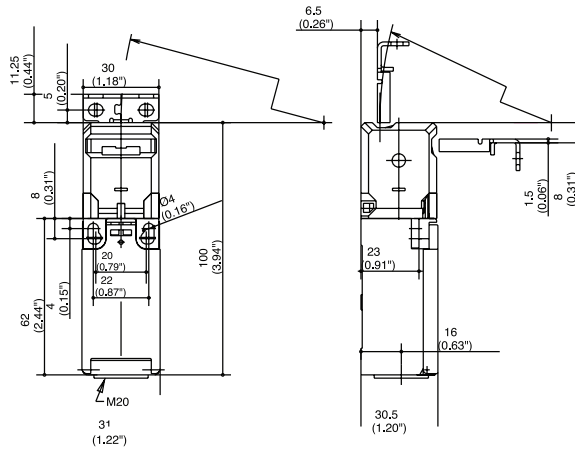

SKI Series

SKI

Switching Operation	Slow Action	High Activation Force	Radius Activation
1 NC / 1 NO Contacts	601.6819.052 SKI-U1Z M3 	601.6819.139 SKI-U1Z FI50 M3 	601.6819.123 SKI-U1Z MRU
1 NC Contacts	-	-	-
2 NC Contacts	601.6869.056 SKI-A2Z M3 	-	601.6869.122 SKI-A2Z MRU
2 NC / 1 NO Contacts Overlapping	601.6869.058 SKI-UV15Z M3 	601.6869.145 SKI-UV15Z FI50 M3 	601.6869.131 SKI-UV15Z MRU

Approvals

* Depending on switching system - see technical information for details

Drawing dimensions in mm

Mouser Electronics

Authorized Distributor

Click to View Pricing, Inventory, Delivery & Lifecycle Information: