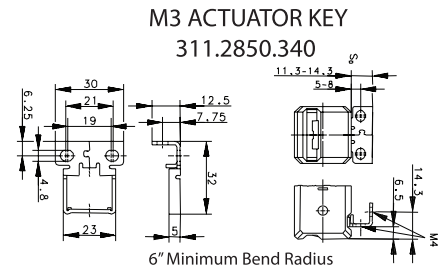

Replacement actuator keys:

Technical Information

	Slow Action	High Activation Force	Radius Activation
Maximum Switching Voltage	240V	240V	240V
Max. Switching Amps (up to)*	10A	10A	10A
B10d (up to)*	20 Million	20 Million	20 Million
Mechanical Service Life (up to)*	10 x 10⁶	10 x 10⁵	10 x 10⁶
Switching Frequency	≤ 30/min	≤ 30/min	≤ 30/min
Operating Temperature	-30 °C to +80 °C	-30 °C to +80 °C	-30 °C to +80 °C
Protection Rating	IP65	IP65	IP65
Utilization Category (up to)*	AC-15, Ue/Ue 240V 3A	AC-15, Ue/Ue 240V 3A	AC-15, Ue/Ue 240V 3A
Rate Insulation Voltage	250VAC	250VAC	250VAC

Approvals

* Depending on switching system - see technical information for details

Drawing dimensions in mm