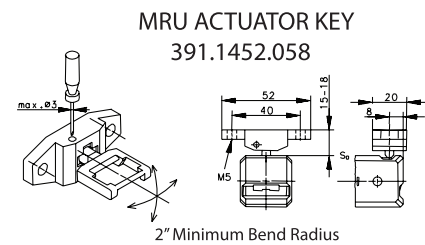

Replacement actuator keys:

Technical Information

	Slow Action	High Activation Force	Radius Activation
Maximum Switching Voltage	240V	240V	240V
Max. Switching Amps (up to)*	10A	10A	10A
B10d (up to)*	20 Million	20 Million	20 Million
Mechanical Service Life (up to)*	10 x 10⁶	10 x 10⁵	10 x 10⁶
Switching Frequency	≤ 30/min	≤ 30/min	≤ 30/min
Operating Temperature	-30 °C to +80 °C	-30 °C to +80 °C	-30 °C to +80 °C
Protection Rating	IP65	IP65	IP65
Utilization Category (up to)*	AC-15, Ue/Ue 240V 3A	AC-15, Ue/Ue 240V 3A	AC-15, Ue/Ue 240V 3A
Rate Insulation Voltage	250VAC	250VAC	250VAC

Approvals

* Depending on switching system - see technical information for details

Drawing dimensions in mm