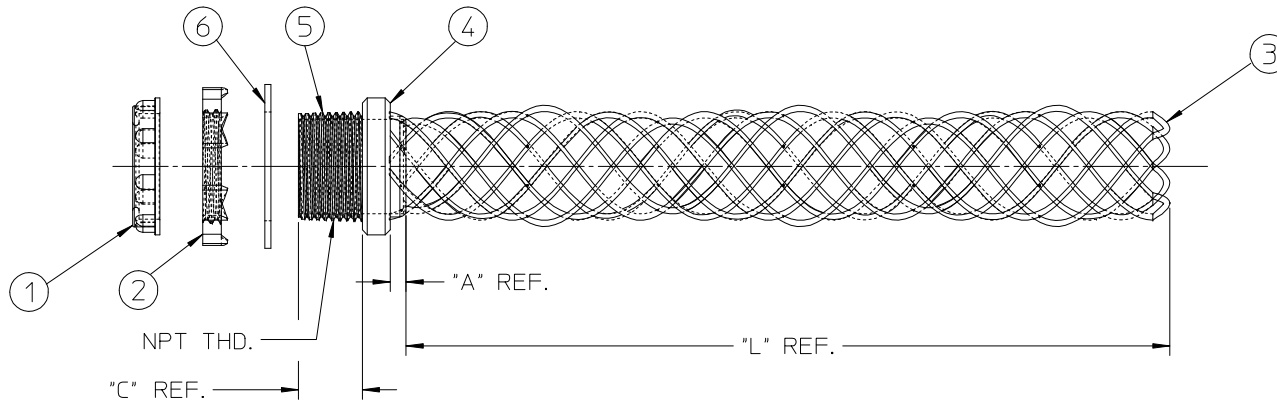

PART NUMBER	OLD PART NUMBER	CORD DIAMETER RANGE	FITTING SIZE NPT	BREAK STRENGTH	*A* DIMENSION	*L*		*C*
						LENGTH REF. WITH ROD	LENGTH REF. WITHOUT ROD	
1300970256	36501	.22-.32/5.6-8.1	1/2"	300 LBS	.109/2.77	4.00/101.6	4.50/114.3	.65/16.5
1300970258	36503	.30-.43/7.6-10.9	1/2"	300 LBS	.109/2.77	4.50/114.3	4.75/120.7	.65/16.5
1300970260	36505	.40-.54/10.2-13.7	1/2"	370 LBS	.109/2.77	5.50/139.8	6.00/152.4	.65/16.5
1300970262	36508	.52-.73/13.2-18.5	3/4"	450 LBS	.109/2.77	6.50/165.1	7.50/190.5	.67/17.0
1300970265	36512	.70-.97/17.8-24.6	1"	700 LBS	.109/2.77	8.00/203.2	9.25/234.9	.82/20.8
1300970269	36515	.94-1.25/23.9-31.8	1-1/4"	700 LBS	.109/2.77	9.00/228.6	11.00/279.4	.85/21.6
1300970271	36516	1.20-1.50/30.5-38.1	1-1/2"	1400 LBS	.109/2.77	11.00/279.4	11.75/298.5	.87/22.1
1300970272	36517	1.40-1.75/35.5-44.5	2"	1400 LBS	.187/4.75	13.0/330.2	14.00/355.6	.90/22.9
1300970273	36518	1.62-2.00/41.1-50.8	2-1/2"	1400 LBS	.250/6.35	13.50/342.9	15.50/393.7	1.35/34.3
1300970274	36519	2.00-2.45/50.8-62.2	2-1/2"	1400 LBS	.250/6.35	13.50/342.9	17.00/431.8	1.35/34.3

6	1	GASKET (B)	NEOPRENE	BLACK
5	1	THREADED BODY	ALUMINUM	NONE
4	1	OUTER RING	ALUMINUM	NONE
3	1	WIRE MESH ASSEMBLY	STEEL	GALVANIZED
2	1	LOCKNUT	STEEL	ZINC PLATED
1	1	BUSHING	NYLON 6/6	GRAY
ITEM	QTY.	DESCRIPTION	MATERIAL	FINISH