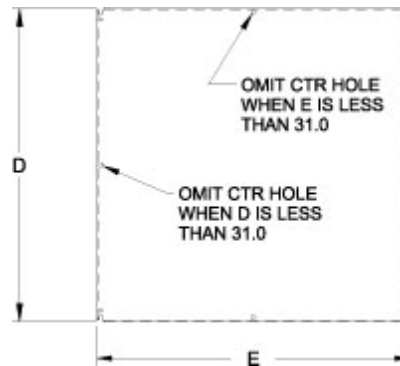

Quality Products. Service Excellence.

Inner Panels *EP Series*

Eclipse Series Enclosures

Features

- Larger than standard NEMA panel used in same sized enclosure.
- 12gauge steel construction.
- Larger sizes have 2 or 4 formed flanges for added strength.
- Slotted corner design for easier mounting.
- Finished in white or unpainted galvanized.

Mild Steel				
Part No.	Galvanized Part No.	Size		Gauge
		D	E	
EP1210	EPG1210	10.20	8.20	12
EP1212	EPG1212	10.20	10.20	12
EP1224	EPG1224	10.20	22.20	12
EP1612	EPG1612	14.20	10.20	12
EP1616	EPG1616	14.20	14.20	12
EP1620	EPG1620	14.20	18.20	12
EP2012	EPG2012	18.20	10.20	12
EP2016	EPG2016	18.20	14.20	12
EP2020	EPG2020	18.20	18.20	12
EP2024	EPG2024	18.20	22.20	12
EP2412	EPG2412	22.20	10.20	12
EP2416	EPG2416	22.20	14.20	12
EP2420	EPG2420	22.20	18.20	12
EP2424	EPG2424	22.20	22.20	12
EP2430	EPG2430	22.20	28.20	12
EP2442	EPG2442	22.20	40.20	12
EP2448	EPG2448	22.20	46.20	12
EP3012	EPG3012	28.20	10.20	12
EP3016	EPG3016	28.20	14.20	12
EP3020	EPG3020	28.20	18.20	12
EP3024	EPG3024	28.20	22.20	12

Mild Steel				
Part No.	Galvanized Part No.	Size		Gauge
		D	E	

Mild				
Steel	Galvanized	Size		
Part No.	Part No.	D	E	Gauge
EP3030	EPG3030	28.20	28.20	12
EP3036	EPG3036	28.20	34.20	12
EP3042	EPG3042	28.20	40.20	12
EP3048	EPG3048	28.20	46.20	12
EP3060	EPG3060	28.20	58.20	12
EP3624	EPG3624	34.20	22.20	12
EP3630	EPG3630	34.20	28.20	12
EP3636	EPG3636	34.20	34.20	12
EP3642	EPG3642	34.20	40.20	12
EP3648	EPG3648	34.20	46.20	12
EP3660	EPG3660	34.20	58.20	12
EP4224	EPG4224	40.20	22.20	12
EP4230	EPG4230	40.20	28.20	12
EP4236	EPG4236	40.20	34.20	12
EP4824	EPG4824	46.20	22.20	12
EP4830	EPG4830	46.20	28.20	12
EP4836	EPG4836	46.20	34.20	12
EP4848	EPG4848	46.20	46.20	12
EP6036	EPG6036	58.20	34.20	12
EP7230	EPG7230	70.20	28.20	12
EP7236	EPG7236	70.20	34.20	12