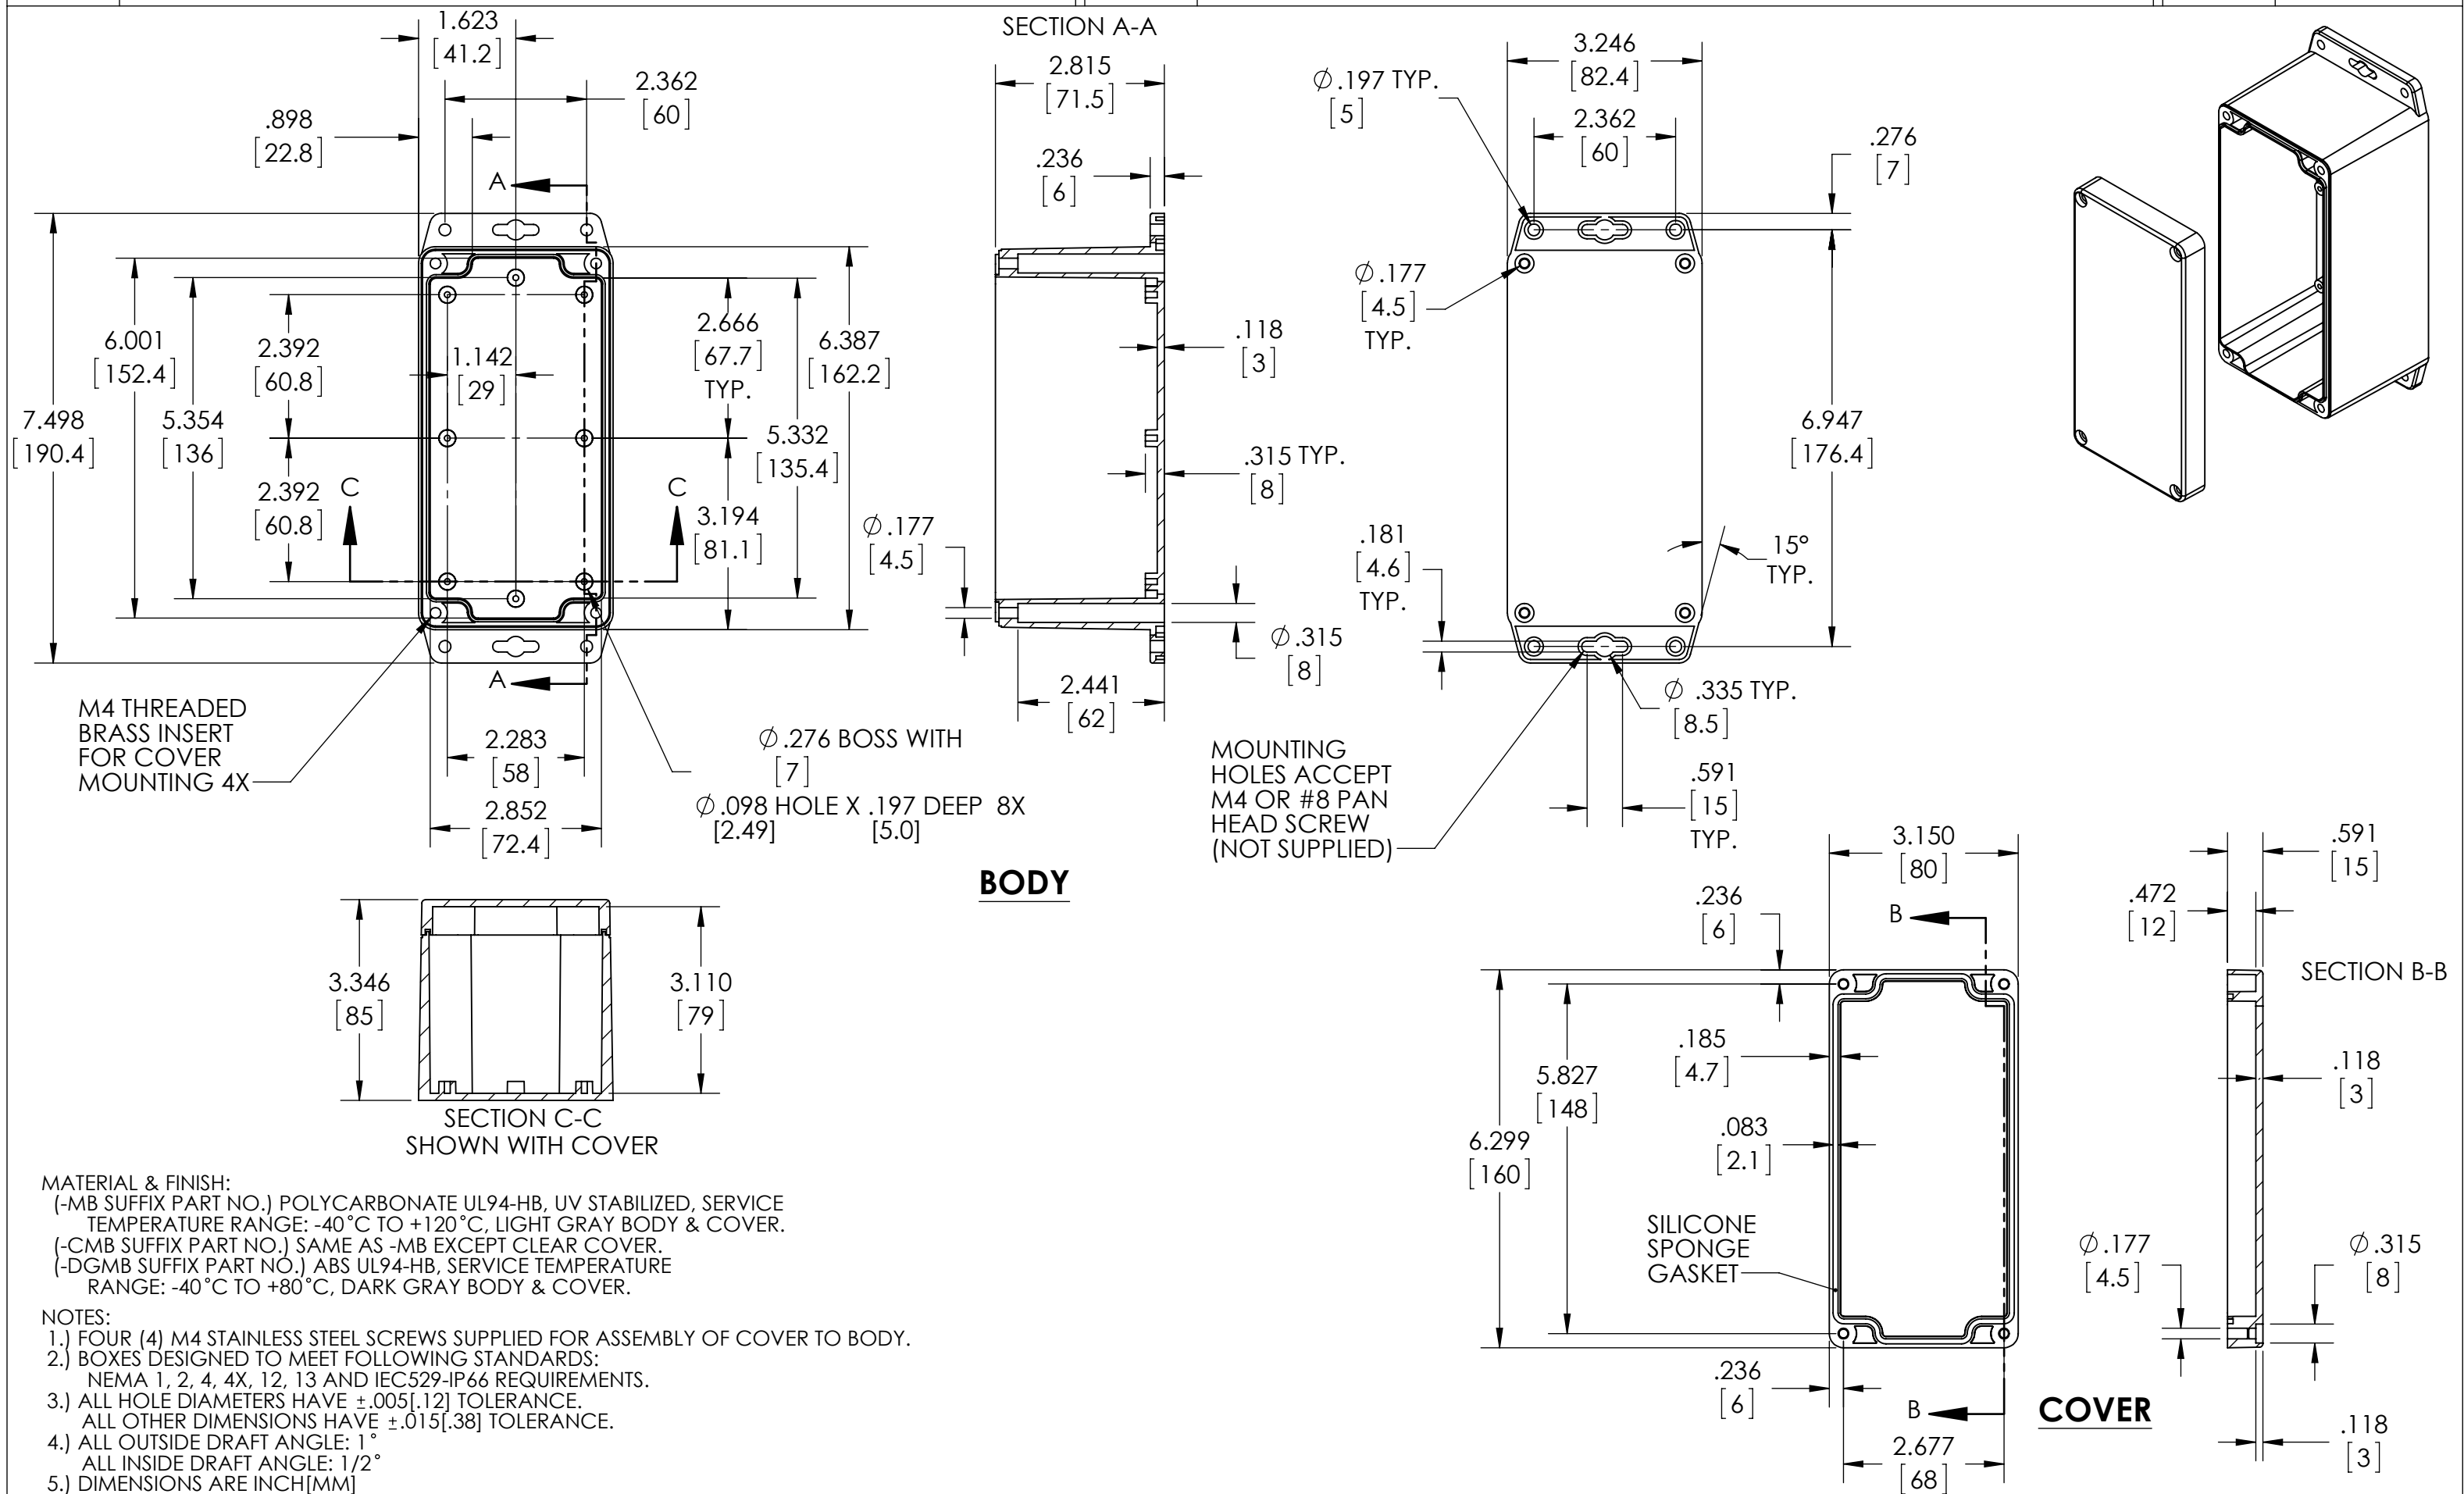

PART
NAME

NEMA 4X PLASTIC BOX w/EXTERNAL MTG. BRKT.

PART
No.

PN-1333-MB PN-1333-CMB PN-1333-DGMB

REVISION
DATE

2-10-14

Mouser Electronics

Authorized Distributor

Click to View Pricing, Inventory, Delivery & Lifecycle Information:

[Bud Industries:](#)

[PN-1333-CMB](#) [PN-1333-DGMB](#) [PN-1333-MB](#)