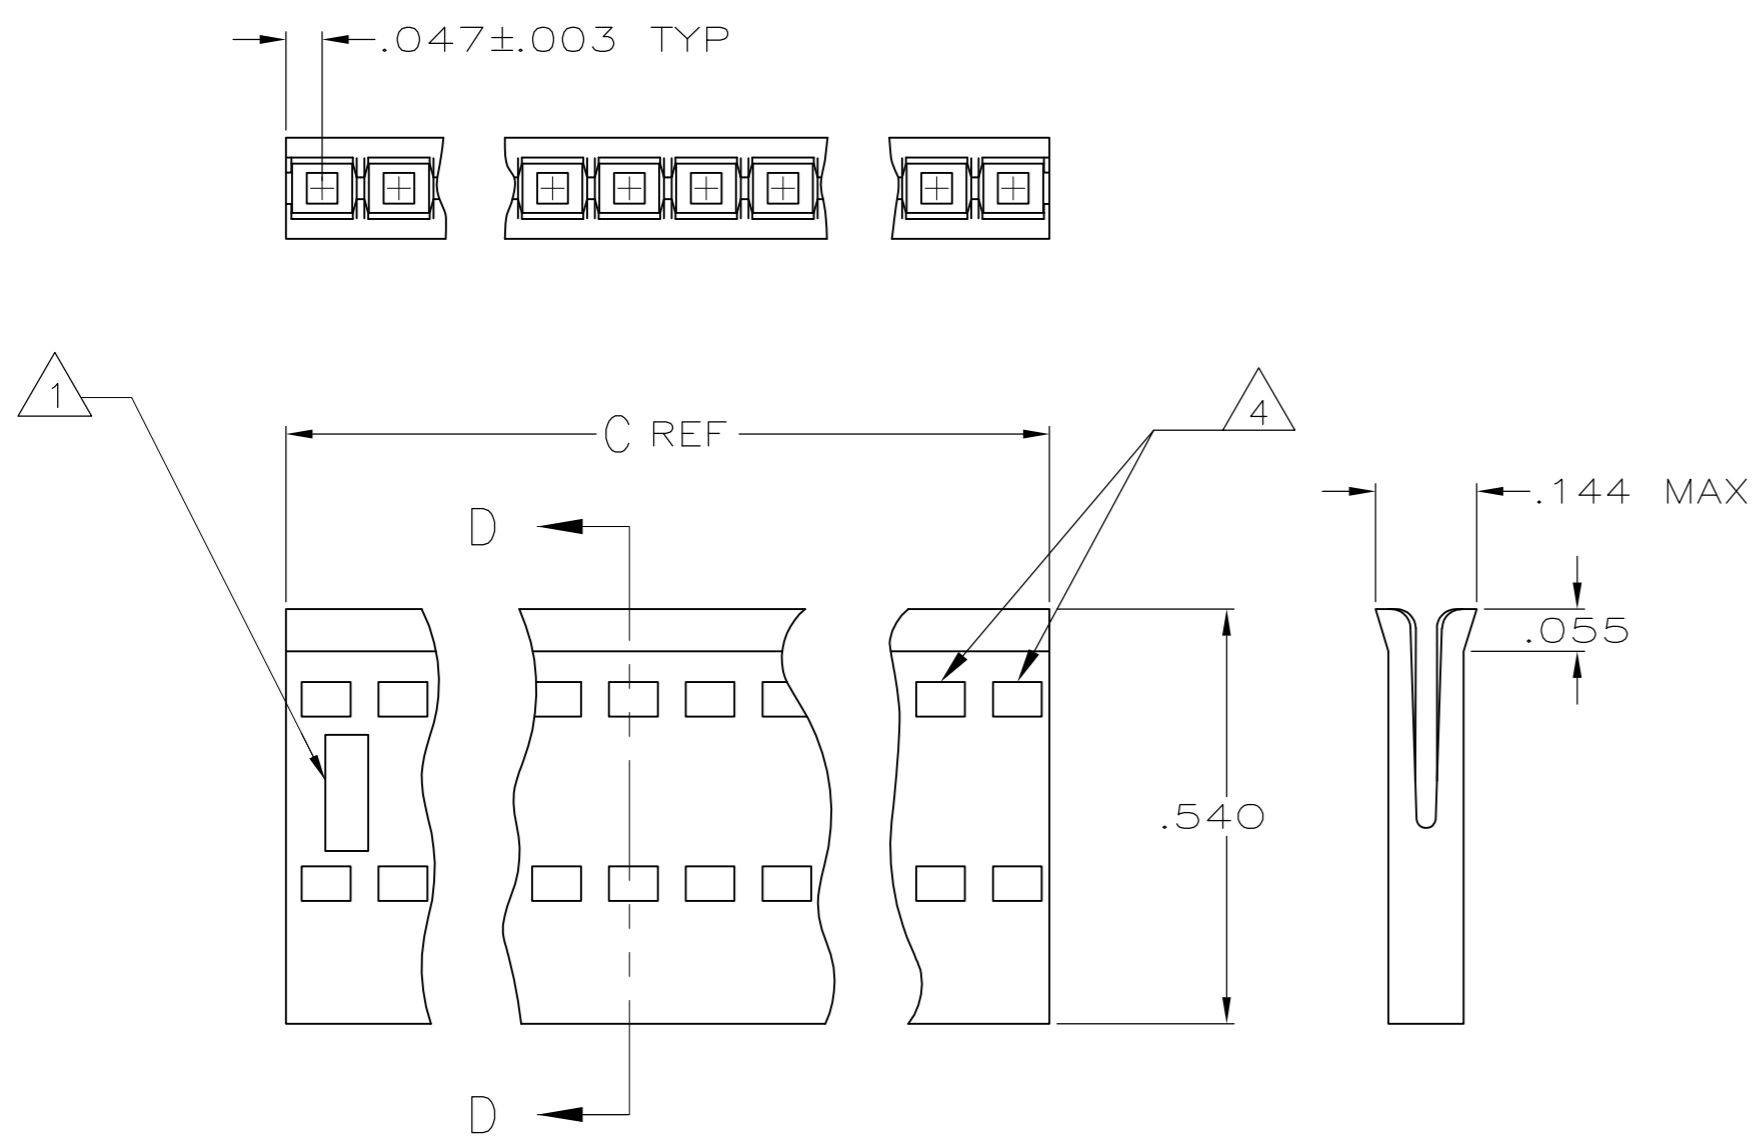

- 1 AMP TRADEMARK AND MOLD CAVITY IDENTIFICATION LOCATED AT EITHER END OF THE HOUSING IN APPROXIMATE LOCATION SHOWN.
- 2 THIS HOLE IS FOR MOLDING PURPOSES ONLY AND MAY BE FLASHED OVER.
- 3 OBSOLETE PARTS: OBSOLETE CIS STREAMLINING PER D.RENAUD/D.SINISI.
- 4 WINDOWS MAY OR MAY NOT BE PRESENT ON THIS END OF THE HOUSING.

OBSOLETE	2.594	2.500	25	26	2-487378-6
	3.394	3.300	33	34	2-487378-5
3 OBSOLETE	2.494	2.400	24	25	2-487378-4
	2.394	2.300	23	24	2-487378-3
3 OBSOLETE	2.294	2.200	22	23	2-487378-2
	2.194	2.100	21	22	2-487378-1
	2.094	2.000	20	21	2-487378-0
	1.994	1.900	19	20	1-487378-9
	1.894	1.800	18	19	1-487378-8
	1.794	1.700	17	18	1-487378-7
	1.694	1.600	16	17	1-487378-6
	1.594	1.500	15	16	1-487378-5
	1.494	1.400	14	15	1-487378-4
	1.394	1.300	13	14	1-487378-3
	1.294	1.200	12	13	1-487378-2
	1.194	1.100	11	12	1-487378-1
	1.094	1.000	10	11	1-487378-0
	.994	.900	9	10	487378-9
	.894	.800	8	9	487378-8
	.794	.700	7	8	487378-7
	.694	.600	6	7	487378-6
	.594	.500	5	6	487378-5
	.494	.400	4	5	487378-4
	.394	.300	3	4	487378-3
	.294	.200	2	3	487378-2
	.194	.100	1	2	487378-1
C REF	B	A	NO OF POSNS	PRODUCT PART NO	

THIS DRAWING IS A CONTROLLED DOCUMENT.		DWN D. DOLLYHIGH 10-17-84	TE Connectivity		
DIMENSIONS: INCHES		CHK D.R. WORTHINGTON 10-17-84	APVD -		
TOLERANCES UNLESS OTHERWISE SPECIFIED:		NAME HOUSING, RECEPTACLE, FFC			
0 PLC ± -		PRODUCT SPEC 108-9024			
1 PLC ± -		APPLICATION SPEC 114-16015			
2 PLC ± -		SIZE A2			
3 PLC ± .005		CAGE CODE 00779			
4 PLC ± -		DRAWING NO C=487378			
ANGLES ± -		RESTRICTED TO -			
FINISH -		WEIGHT -			
MATERIAL THERMOPLASTIC.		CUSTOMER DRAWING			
		SCALE NTS		SHEET 1 of 1	
				REV V	