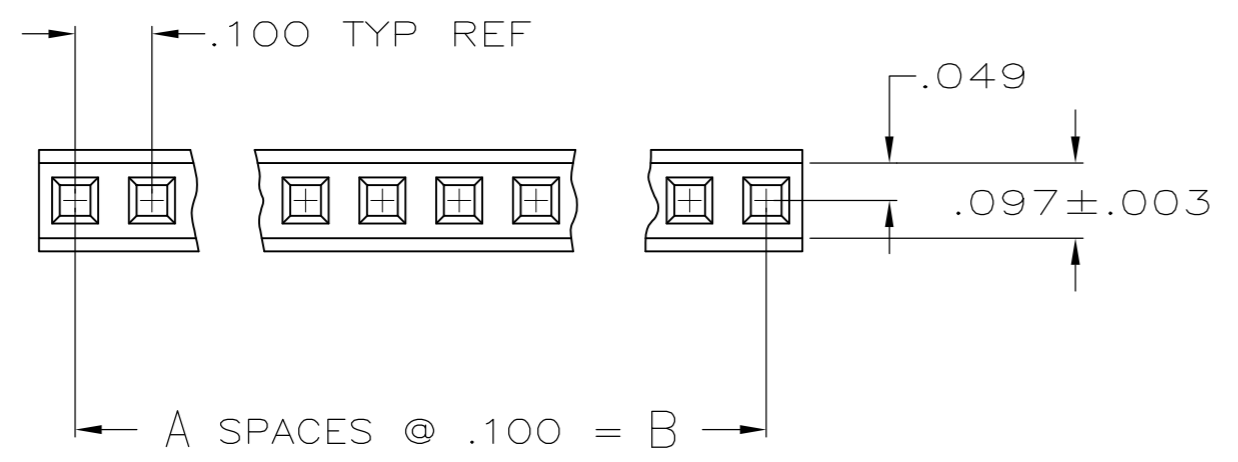

- 1 AMP TRADEMARK AND MOLD CAVITY IDENTIFICATION LOCATED AT EITHER END OF THE HOUSING IN APPROXIMATE LOCATION SHOWN.
- 2 THIS HOLE IS FOR MOLDING PURPOSES ONLY AND MAY BE FLASHED OVER.
- 3 OBSOLETE PARTS: OBSOLETE CIS STREAMLINING PER D.RENAUD/D.SINISI.
- 4 WINDOWS MAY OR MAY NOT BE PRESENT ON THIS END OF THE HOUSING.

THIS DRAWING IS A CONTROLLED DOCUMENT.		DWN D. DOLLYHIGH 10-17-84	TE Connectivity		
DIMENSIONS: INCHES		CHK D.R. WORTHINGTON 10-17-84	APVD -		
TOLERANCES UNLESS OTHERWISE SPECIFIED:		NAME HOUSING, RECEPTACLE, FFC			
0 PLC ± -		PRODUCT SPEC 108-9024			
1 PLC ± -		APPLICATION SPEC 114-16015			
2 PLC ± -		SIZE A2			
3 PLC ± .005		CAGE CODE 00779			
4 PLC ± -		DRAWING NO C=487378			
ANGLES ± -		RESTRICTED TO -			
FINISH -		WEIGHT -			
MATERIAL THERMOPLASTIC.		CUSTOMER DRAWING			
		SCALE NTS		SHEET 1 of 1	
				REV V	