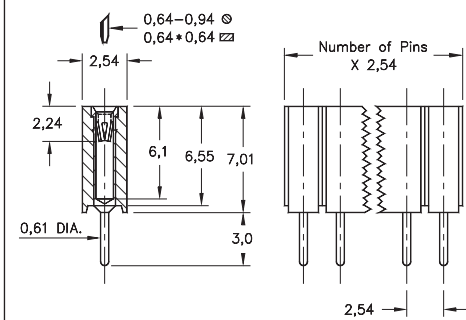

INTERCONNECTS

SERIES 800 & 801 • 2,54 GRID (0,76 DIA. PINS), STRAIGHT & RIGHT ANGLE HEADERS AND SOCKETS • SINGLE ROW STRIPS

FIG. 1

FIG. 2

FIG. 3

FIG. 4

- Pin interconnects available with straight MM #7007 or right angle MM #5005 solder tails. See page 215 for details
- Sockets are available with straight MM #1304 or right angle MM #1305 soldertails. See pages 177 and 179 for details
- MM #1304 and MM #1305 receptacles use Hi-Rel, 6-finger BeCu #47 contact rated at 4.5 amps. Receptacles accept 0,76 diameter and 0,64 square pins. See page 256 for details
- Insulators are high temperature thermoplastic, suitable for all soldering operations

ORDERING INFORMATION

FIG. 1	Series 800...10-001		Straight Pin Header	
		800-XX-0	-10-001000	
	Specify number of pins		01-64	
FIG. 2	Series 800...20-001		Right Angle Pin Header	
		800-XX-0	-20-001000	
	Specify number of pins		02-64	
  				
SPECIFY PLATING CODE XX=		10 	90	40 
Pin Plating 		0,25µm Au	5,08µm Sn/Pb	5,08µm Sn

FIG. 3	Series 801...10-001		Straight Socket					
		801-XX-0	-10-001000					
	Specify number of pins		01-50					
FIG. 4	Series 801...20-001		Right Angle Socket					
		801-XX-0	-20-001000					
	Specify number of pins		01-50					
  								
SPECIFY PLATING CODE XX=		91	93	99	41 	43 	44 	47 
Sleeve (Pin) 		5,08µm Sn/Pb	5,08µm Sn/Pb	5,08µm Sn/Pb	5,08µm Sn	5,08µm Sn	5,08µm Sn	
Contact (Clip) 		0,25µm Au	0,76µm Au	2,54µm Sn/Pb	0,25µm Au	0,76µm Au	2,54µm Sn	Au Flash