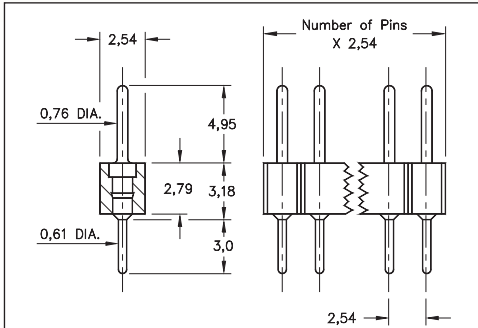

INTERCONNECTS

SERIES 800 & 801 • 2,54 GRID (0,76 DIA. PINS), STRAIGHT & RIGHT ANGLE HEADERS AND SOCKETS • SINGLE ROW STRIPS

FIG. 1

FIG. 2

FIG. 3

FIG. 4

- Pin interconnects available with straight MM #7007 or right angle MM #5005 solder tails. See page 215 for details
- Sockets are available with straight MM #1304 or right angle MM #1305 soldertails. See pages 177 and 179 for details
- MM #1304 and MM #1305 receptacles use Hi-Rel, 6-finger BeCu #47 contact rated at 4.5 amps. Receptacles accept 0,76 diameter and 0,64 square pins. See page 256 for details
- Insulators are high temperature thermoplastic, suitable for all soldering operations

ORDERING INFORMATION

FIG. 1	Series 800...10-001		Straight Pin Header	
		800-XX-0	-10-001000	
	Specify number of pins		01-64	
FIG. 2	Series 800...20-001		Right Angle Pin Header	
		800-XX-0	-20-001000	
	Specify number of pins		02-64	
  				
SPECIFY PLATING CODE XX=		10 	90	40 
Pin Plating 		0,25µm Au	5,08µm Sn/Pb	5,08µm Sn

FIG. 3	Series 801...10-001		Straight Socket					
		801-XX-0	-10-001000					
	Specify number of pins		01-50					
FIG. 4	Series 801...20-001		Right Angle Socket					
		801-XX-0	-20-001000					
	Specify number of pins		01-50					
  								
SPECIFY PLATING CODE XX=		91	93	99	41 	43 	44 	47 
Sleeve (Pin) 		5,08µm Sn/Pb	5,08µm Sn/Pb	5,08µm Sn/Pb	5,08µm Sn	5,08µm Sn	5,08µm Sn	
Contact (Clip) 		0,25µm Au	0,76µm Au	2,54µm Sn/Pb	0,25µm Au	0,76µm Au	2,54µm Sn	Au Flash