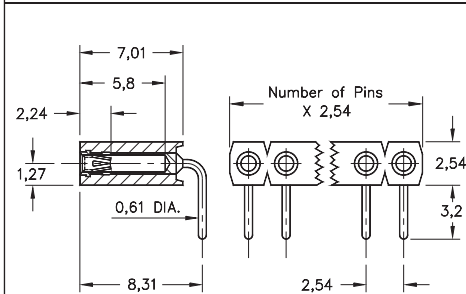

INTERCONNECTS

SERIES 800 & 801 • 2,54 GRID (0,76 DIA. PINS), STRAIGHT & RIGHT ANGLE HEADERS AND SOCKETS • SINGLE ROW STRIPS

FIG. 1

FIG. 2

FIG. 3

FIG. 4

- Pin interconnects available with straight MM #7007 or right angle MM #5005 solder tails. See page 215 for details
- Sockets are available with straight MM #1304 or right angle MM #1305 soldertails. See pages 177 and 179 for details
- MM #1304 and MM #1305 receptacles use Hi-Rel, 6-finger BeCu #47 contact rated at 4.5 amps. Receptacles accept 0,76 diameter and 0,64 square pins. See page 256 for details
- Insulators are high temperature thermoplastic, suitable for all soldering operations

ORDERING INFORMATION

FIG. 1	Series 800...10-001		Straight Pin Header	
		800-XX-0	-10-001000	
	Specify number of pins		01-64	
FIG. 2	Series 800...20-001		Right Angle Pin Header	
		800-XX-0	-20-001000	
	Specify number of pins		02-64	
  				
SPECIFY PLATING CODE XX=		10 	90	40 
Pin Plating 		0,25µm Au	5,08µm Sn/Pb	5,08µm Sn

FIG. 3	Series 801...10-001		Straight Socket					
		801-XX-0	-10-001000					
	Specify number of pins		01-50					
FIG. 4	Series 801...20-001		Right Angle Socket					
		801-XX-0	-20-001000					
	Specify number of pins		01-50					
  								
SPECIFY PLATING CODE XX=		91	93	99	41 	43 	44 	47 
Sleeve (Pin) 		5,08µm Sn/Pb	5,08µm Sn/Pb	5,08µm Sn/Pb	5,08µm Sn	5,08µm Sn	5,08µm Sn	
Contact (Clip) 		0,25µm Au	0,76µm Au	2,54µm Sn/Pb	0,25µm Au	0,76µm Au	2,54µm Sn	Au Flash