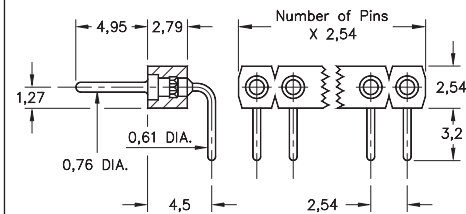

INTERCONNECTS

SERIES 800 & 801 • 2,54 GRID (0,76 DIA. PINS), STRAIGHT & RIGHT ANGLE HEADERS AND SOCKETS • SINGLE ROW STRIPS

FIG. 1

FIG. 2

FIG. 3

FIG. 4

- Pin interconnects available with straight MM #7007 or right angle MM #5005 solder tails. See page 215 for details
- Sockets are available with straight MM #1304 or right angle MM #1305 soldertails. See pages 177 and 179 for details
- MM #1304 and MM #1305 receptacles use Hi-Rel, 6-finger BeCu #47 contact rated at 4.5 amps. Receptacles accept 0,76 diameter and 0,64 square pins. See page 256 for details
- Insulators are high temperature thermoplastic, suitable for all soldering operations

ORDERING INFORMATION

FIG. 1	Series 800...10-001		Straight Pin Header	
		800-XX-0	-10-001000	
	Specify number of pins		01-64	
FIG. 2	Series 800...20-001		Right Angle Pin Header	
		800-XX-0	-20-001000	
	Specify number of pins		02-64	
  				
SPECIFY PLATING CODE XX=		10 	90	40 
Pin Plating 		0,25µm Au	5,08µm Sn/Pb	5,08µm Sn

FIG. 3	Series 801...10-001		Straight Socket					
		801-XX-0	-10-001000					
	Specify number of pins		01-50					
FIG. 4	Series 801...20-001		Right Angle Socket					
		801-XX-0	-20-001000					
	Specify number of pins		01-50					
  								
SPECIFY PLATING CODE XX=		91	93	99	41 	43 	44 	47 
Sleeve (Pin) 		5,08µm Sn/Pb	5,08µm Sn/Pb	5,08µm Sn/Pb	5,08µm Sn	5,08µm Sn	5,08µm Sn	
Contact (Clip) 		0,25µm Au	0,76µm Au	2,54µm Sn/Pb	0,25µm Au	0,76µm Au	2,54µm Sn	Au Flash