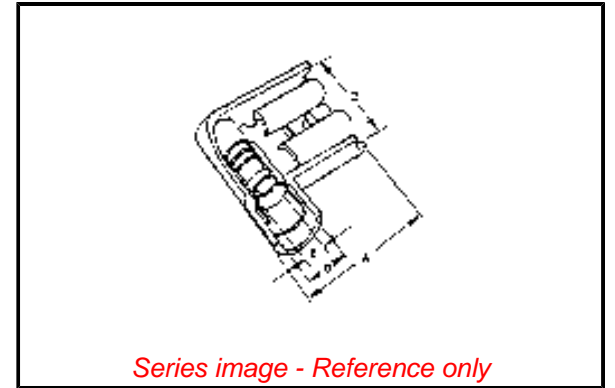

PLEASE CHECK WWW.MOLEX.COM FOR LATEST PART INFORMATION

Part Number: **0190070082**
Status: **Active**
Overview: Standard Quick-Disconnect Terminals
Description: InsulKrimp Female Fully Insulated Quick Disconnect Flag for 10-12 AWG Wire, Tab 6.35 x 0.81mm, 94 V-0 Material

Documents:

3D Model	Product Specification PS-19902-011-001 (PDF)
Drawing (PDF)	Product Specification PS-19902-013-001 (PDF)
Product Specification PS-19902-008-001 (PDF)	RoHS Certificate of Compliance (PDF)

Agency Certification

UL E79133

General

Product Family	Quick Disconnects
Series	<u>19007</u>
Crimp Quality Equipment	Yes
Insulated	Fully
Overview	<u>Standard Quick-Disconnect Terminals</u>
Product Name	InsulKrimp
Type	Quick Disconnect
UPC	800756386744

Physical

Barrel Type	Closed
Color - Resin	Yellow
Flammability	94V-0
Gender	Female
Glow-Wire Capable	Yes
Insulation	Nylon (PA)
Lock to Mating Part	None
Material - Metal	Brass
Material - Plating Mating	Tin
Material - Plating Termination	Tin
Material - Resin	Nylon
Net Weight	1.615/g
Orientation	Flag
Packaging Type	Bag
Polarized to Mating Part	No
Tab Thickness	0.81mm
Tab Width	6.35mm
Temperature Range - Operating	-65° to +105°C
Wire Insulation Diameter	6.60mm
Wire Size AWG	10 (105 strands), 12 (65 strands)

Electrical

Voltage - Maximum 600V

Solder Process Data

Lead-free Process Capability N/A

Material Info

Engineering Number C-2211V

Reference - Drawing Numbers

Product Specification PS-19902-008-001, PS-19902-011-001, PS-19902-013-001

EU ELV

Not Relevant

EU RoHS

Compliant

REACH SVHC

Not Contained Per - ED/61/2018 (27 June 2018)

Halogen-Free

Status

Low-Halogen

For more information, please visit [Contact US](#)

China ROHS

ELV

RoHS Phthalates

China RoHS

Green Image

Not Relevant

Not Contained

Search Parts in this Series

[19007 Series](#)