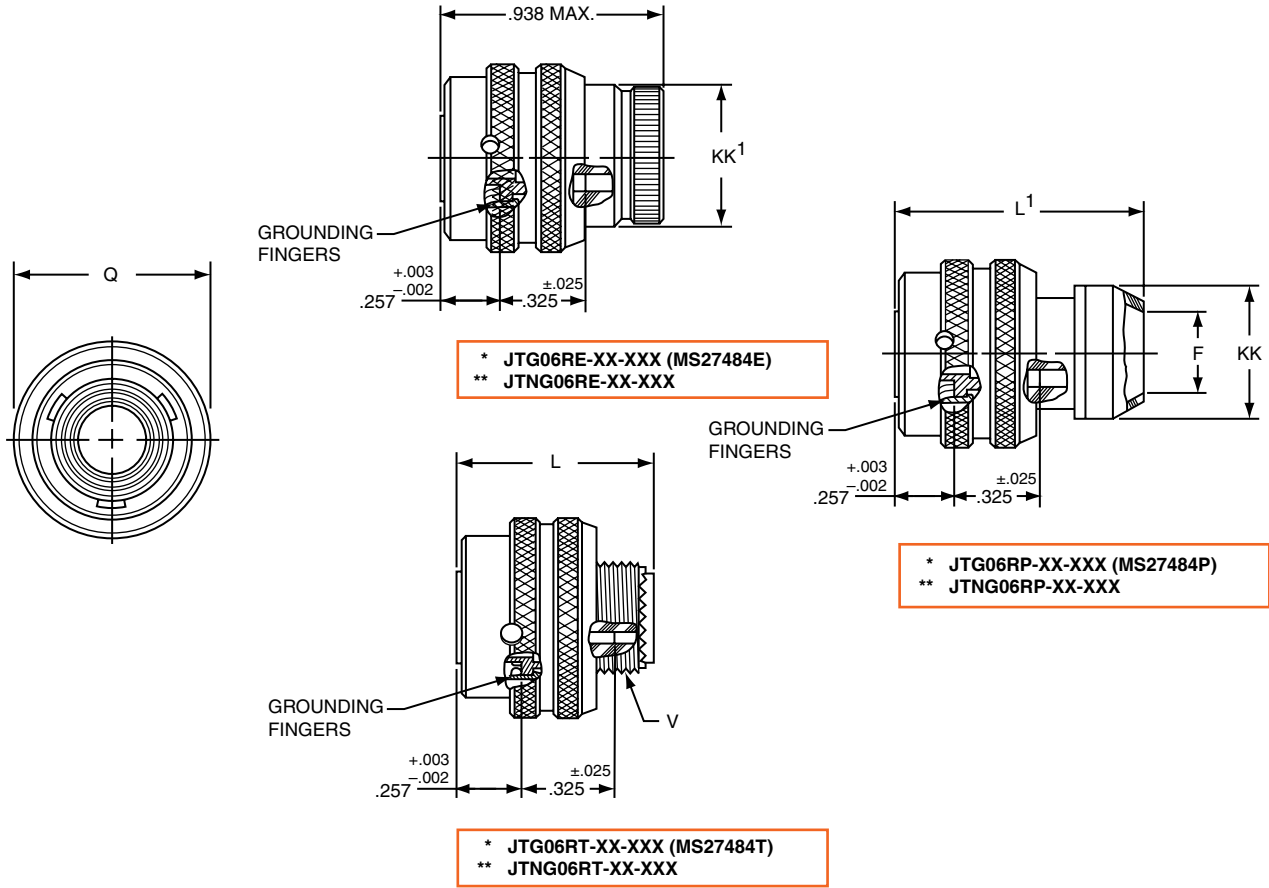

- 38999
- III
- HD
- Dualok
- II
- I
- SJT
- Accessories
- Aquacon
- Herm/Seal
- PCB

PART # Part number reference. To complete, see how to order pages 62-66.

Connector Type	Shell Style	Service Class	Shell Size & Insert Arrg	Contact Type	Alternate Position	Special Variations
JTG/JTNG	06	RE	22-2	P	A	(XXX)

Military

MS Number	Service Class	Shell Size	Finish	Insert Arrg	Contact Style (P or S)	Alternate Position
MS27484	E	14	A	18	P	A

- HIGH SPEED
- Fiber Optics
- Contacts
- Connectors
- Cables

- EMI Filter
- Transient

- 26482
- Matrix 2

- 83723 III
- Matrix | Pyle

- 26500
- Pyle

- 5015
- Crimp Rear Release
- Matrix

- 22992
- Class L

- Back-Shells

- Options
- Others

* Plug with grounding fingers
** Clear iridite finish (gold color), N₂O₄ resistant

Shell Size	F Dia.	L Max.	L¹ Max.	Q Dia Max.	V Thread Modified		KK Dia. Max.	KK¹ Dia. Max.
					Class 2A UNEF	Modified Major Dia.		
8	.444	.891	1.000	.734	.4375-28	.421 - .417	.625	.578
10	.558	.891	1.000	.844	.5625-24	.542 - .538	.750	.703
12	.683	.891	1.000	1.016	.6875-24	.667 - .663	.875	.828
14	.808	.891	1.000	1.141	.8125-20	.791 - .787	1.000	.953
16	.909	.891	1.000	1.265	.9375-20	.916 - .912	1.125	1.078
18	1.034	.891	1.000	1.391	1.0625-18	1.034 - 1.030	1.250	1.203
20	1.159	.891	1.000	1.500	1.1875-18	1.158 - 1.154	1.375	1.328
22	1.284	.891	1.000	1.625	1.3125-18	1.283 - 1.279	1.500	1.453
24	1.409	.891	1.062	1.750	1.4375-18	1.408 - 1.404	1.625	1.578

All dimensions for reference only.