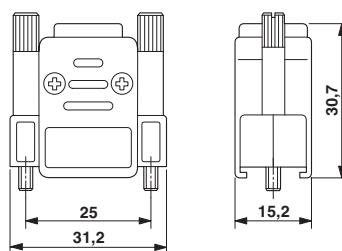

Drawings

Dimensional drawing