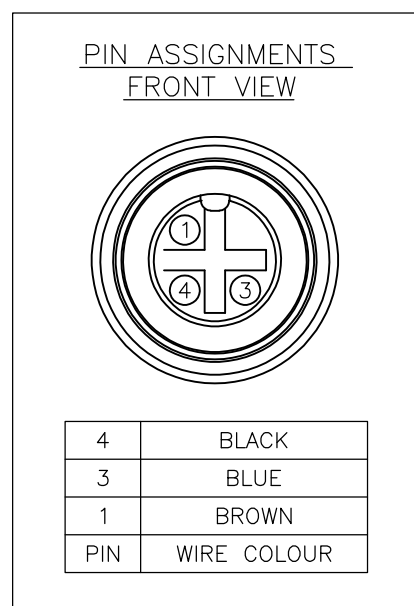

ITEM	DESCRIPTION	MATERIAL	FINISH/COLOUR	QTY
1	SCREW NUT	ZINC DIE CAST	2.5µm NICKEL PLATED	1
2	CONNECTOR BODY	POLYURETHANE	BLACK	1
3	SOCKET CONTACT	BRASS	0.15µm GOLD PLATED OVER NICKEL	3
4	3 CORE CABLE (CORES 22AWG TO UL2464)	PVC JACKET UV RESISTANT	BLACK	1
5	'O' RING	VITON	GREEN	1

10000	500 mm	M12 RIGHT ANGLED FEMALE CONNECTOR 10.0m CABLE	1838254-5
7000	350 mm	M12 RIGHT ANGLED FEMALE CONNECTOR 7.0m CABLE	1838254-4
5000	250 mm	M12 RIGHT ANGLED FEMALE CONNECTOR 5.0m CABLE	1838254-3
3000	150 mm	M12 RIGHT ANGLED FEMALE CONNECTOR 3.0m CABLE	1838254-2
2000	100 mm	M12 RIGHT ANGLED FEMALE CONNECTOR 2.0m CABLE	1838254-1
DIM A	TOL 'B'	DESCRIPTION	PART NUMBER

THIS DRAWING IS A CONTROLLED DOCUMENT.		DWN H M RAGHAVENDRA 22AUG05	Tyco Electronics Corporation Bideford, UK, EX39 4HE	
DIMENSIONS: mm		CHK F.WHEELER-KING 15DEC05	NAME M12 RIGHT ANGLED FEMALE CONNECTOR 3 POSITION, PVC CABLE	
TOLERANCES UNLESS OTHERWISE SPECIFIED:		APVD F.WHEELER-KING 15DEC05	SIZE A3	
0 PLC ± - 1 PLC ± - 2 PLC ± - 3 PLC ± - 4 PLC ± - ANGLES ± -		PRODUCT SPEC -	CAGE CODE 00779	DRAWING NO C-1838254
MATERIAL -		APPLICATION SPEC -	RESTRICTED TO -	
FINISH -		WEIGHT -	CUSTOMER DRAWING	
		SCALE NTS	SHEET 1 OF 1	REV C