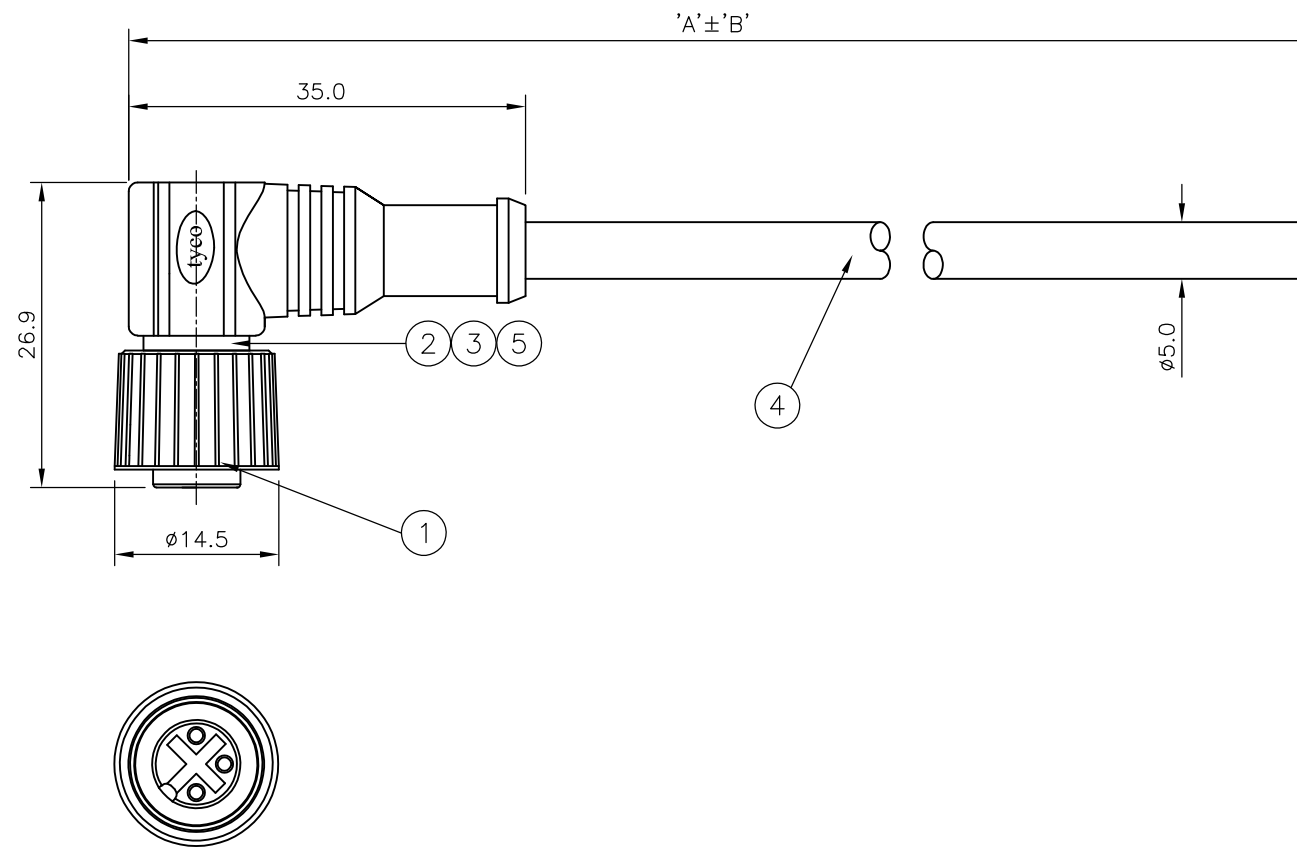

NOTES:

- ELECTRICAL DATA: CONTACT RESISTANCE: 10 mOhm MAX  
INSULATION RESISTANCE: 100 MOhm MIN at 500VDC  
CURRENT RATING: 5 AMPS  
BREAKDOWN VOLTAGE: 500 VAC MIN PER MINUTE
- ENVIRONMENTAL: OPERATING TEMPERATURE: -20°C TO +80°C  
SEALING REQUIREMENTS: IP67
- PROD SPEC: 108-3641
- PACKAGING: 107-3334
- FOR TECHNICAL DATA REFER TO YOUR LOCAL TYCO ELECTRONICS SALES OFFICE
- ALL DIMENSIONS ARE NOMINAL FOR REFERENCE ONLY UNLESS OTHERWISE STATED

ITEM	DESCRIPTION	MATERIAL	FINISH/COLOUR	QTY
1	SCREW NUT	ZINC DIE CAST	2.5µm NICKEL PLATED	1
2	CONNECTOR BODY	POLYURETHANE	BLACK	1
3	SOCKET CONTACT	BRASS	0.15µm GOLD PLATED OVER NICKEL	3
4	3 CORE CABLE (CORES 22AWG TO UL2464)	PVC JACKET UV RESISTANT	BLACK	1
5	'O' RING	VITON	GREEN	1

10000	500 mm	M12 RIGHT ANGLED FEMALE CONNECTOR 10.0m CABLE	1838254-5
7000	350 mm	M12 RIGHT ANGLED FEMALE CONNECTOR 7.0m CABLE	1838254-4
5000	250 mm	M12 RIGHT ANGLED FEMALE CONNECTOR 5.0m CABLE	1838254-3
3000	150 mm	M12 RIGHT ANGLED FEMALE CONNECTOR 3.0m CABLE	1838254-2
2000	100 mm	M12 RIGHT ANGLED FEMALE CONNECTOR 2.0m CABLE	1838254-1
DIM A	TOL 'B'	DESCRIPTION	PART NUMBER

THIS DRAWING IS A CONTROLLED DOCUMENT.		DWN H M RAGHAVENDRA 22AUG05	Tyco Electronics Corporation Bideford, UK, EX39 4HE	
DIMENSIONS: mm		CHK F.WHEELER-KING 15DEC05	NAME M12 RIGHT ANGLED FEMALE CONNECTOR 3 POSITION, PVC CABLE	
TOLERANCES UNLESS OTHERWISE SPECIFIED:		APVD F.WHEELER-KING 15DEC05	SIZE A3	
0 PLC ± - 1 PLC ± - 2 PLC ± - 3 PLC ± - 4 PLC ± - ANGLES ± -		PRODUCT SPEC -	CAGE CODE 00779	DRAWING NO C-1838254
MATERIAL -		APPLICATION SPEC -	RESTRICTED TO -	
FINISH -		WEIGHT -	CUSTOMER DRAWING	
		SCALE NTS	SHEET 1 OF 1	REV C