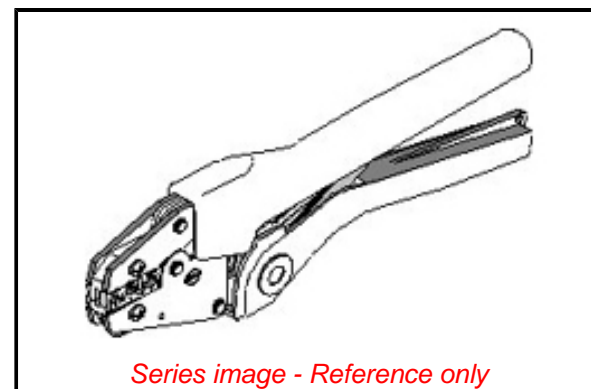

Documents:

[RoHS Certificate of Compliance (PDF)](#)

General

Product Family	Application Tooling
Series	207129
Comments	Type RHT
Function	Crimp
Geographic Area	Global
Level of Automation	Manual
More Detailed Tech Information	applicationtooling@molex.com
Overview	Application Tooling
Product Name	N/A
Tool Type	Hand Crimp Tool
UPC	756054875933
Warranty Disclaimer	CAUTION: Molex tooling crimp specifications are valid only when used with Molex terminals and tooling manufactured by Molex and sold by Molex or authorized distributors ("Molex Tooling"). When using tooling other than Molex Tooling with Molex specific connector systems listed in our ATS documents, the Molex tooling qualification does not apply and the responsibility for full qualification of the connector system is that of the customer. Molex accepts no liability for connector performance or tooling support where tooling other than Molex Tooling is used or where Molex Tooling is modified.

Material Info

Engineering Number RHT-5759

Reference - Drawing Numbers

Application Tooling Documents
640011800, TM-640160065, TM-640160065CN, TM-640160065DE, TM-640160065FR, TM-640160065IT, TM-640160065JP, TM-640160065KR, TM-640160065MY, TM-640160065PL, TM-640160065RU, TM-640160065SK, TM-640160065SP, TM-640160065TH, TM-640160065TW, TM-640160065VN

Series image - Reference only

EU ELV

Not Relevant

EU RoHS

Not Compliant

REACH SVHC

Not Contained Per

-ED/01/2018 (15

January 2018)

Halogen-Free

Status

Not Relevant

For more information, please visit [Contact US](#)

China ROHS

ELV

RoHS Phthalates

China RoHS

Not Relevant

Not Relevant

Not Contained

Search Parts in this Series

[207129 Series](#)

Use With

Loose Piece Terminals