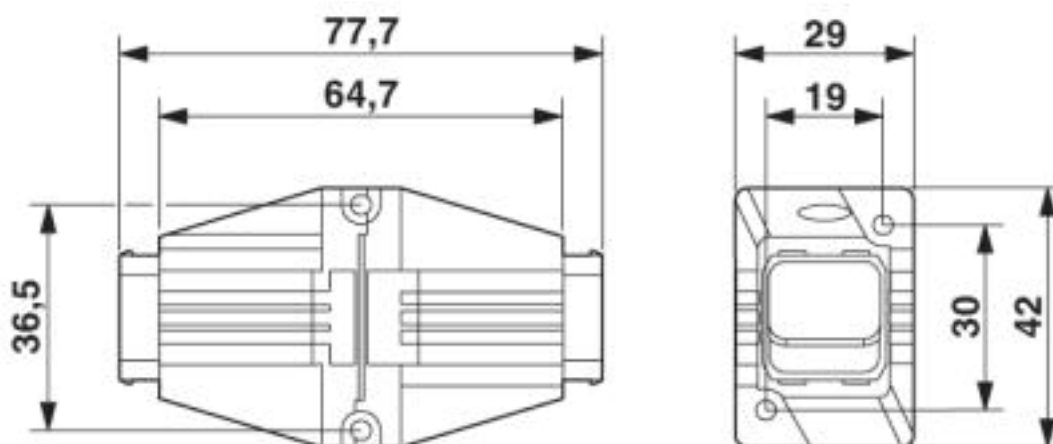

Mechanical characteristics

Cable outlet	straight
Weight	201.5 g

Ambient conditions

Ambient temperature (operation)	-40 °C ... 70 °C
---------------------------------	------------------

Material data

Contact material	Copper alloy
Housing material	Zinc die-cast
Width	29 mm
Height	42 mm
Length	78.4 mm

Electrical characteristics

Rated current	1 A
---------------	-----

Environmental Product Compliance

REACH SVHC	Lead 7439-92-1
China RoHS	Environmentally Friendly Use Period = 50 years

RJ45 coupling - VS-PPC-J-1-RJ45-MNBK - 1405183

Technical data

Environmental Product Compliance

	For details about hazardous substances go to tab "Downloads", Category "Manufacturer's declaration"
--	---

Drawings

Dimensional drawing

RJ45 push-pull coupling