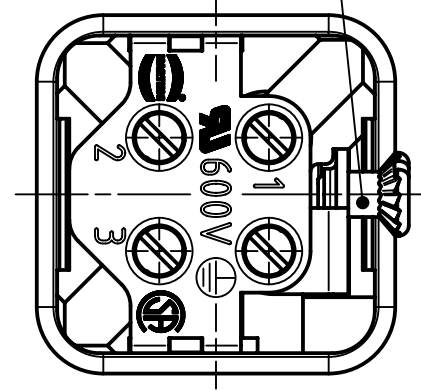

insert fixing screw
enclosed separately

	All rights reserved Department EL PD - DE	All Dimensions in mm Original Size DIN A4		Scale 2:1	Free size tol.		Ref.	
		Created by VOLAR	Inspected by PRIESTER	Standardisation TIEMANNA	Date 2015-10-02	State Final Release		
HARTING Electric GmbH & Co. KG D-32339 Espelkamp		Title Han 3A M Insert Screw					Doc-Key / ECM-Nr. 100141670/UGD/006/B 500000095103	
		Type TB	Number 09 20 003 2611			Rev. B	Page 1/1	