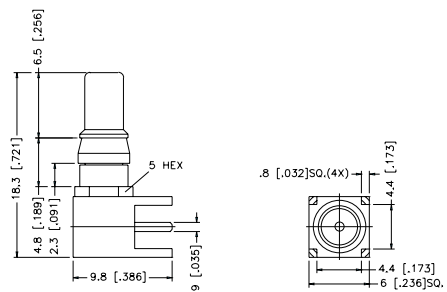

RIGHT ANGLE PLUG FOR P. C. BOARD

P.N.	Cable Group	Finish	Insulation	Impedance	Crimp Tool
212104	N/A	Gold	Teflon	50	N/A
212105	N/A	Gold	Teflon	75	N/A