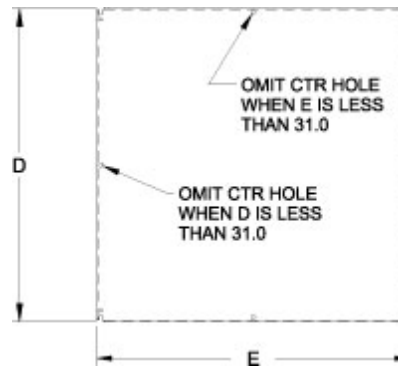

### Features

- Larger than standard NEMA panel used in same sized enclosure.
- 12gauge steel construction.
- Larger sizes have 2 or 4 formed flanges for added strength.
- Slotted corner design for easier mounting.
- Finished in white or unpainted galvanized.