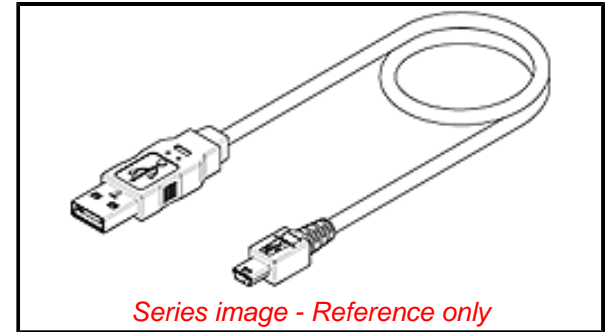

**PLEASE CHECK WWW.MOLEX.COM FOR LATEST PART INFORMATION**

**Part Number:** [0887328802](#)  
**Status:** **Active**  
**Overview:** [USB Products and Solutions](#)  
**Description:** USB On-The-Go (OTG) Shielded I/O Cable Assembly, USB A-to-Mini B, USB 2.0, 1.80m Length, Black

**Documents:**

[Drawing \(PDF\)](#) [RoHS Certificate of Compliance \(PDF\)](#)  
[Packaging Specification PK-88740-012 \(PDF\)](#)

**General**

Product Family	Cable Assemblies
Series	<a href="#">88740</a>
Assembly Configuration	Dual Ended Connectors
Connector to Connector	USB Type A-to-Mini-B
Overview	<a href="#">USB Products and Solutions</a>
Product Name	USB
UPC	800756208428

**Physical**

Cable Length	1.80m
Circuits (Loaded)	5
Color - Resin	Black
Gender	Male-Male
Lock to Mating Part	Yes
Material - Plating Mating	Gold
Material - Plating Termination	Tin
Material - Resin	Polyester
Net Weight	66.900/g
Packaging Type	Bag
Pitch - Mating Interface	0.80mm, 2.50mm
Plating min - Mating	0.762µm
Plating min - Termination	4.064µm
Single Ended	No
Termination Interface: Style	Through Hole
Wire Insulation Diameter	N/A
Wire Size AWG	28
Wire/Cable Type	Round