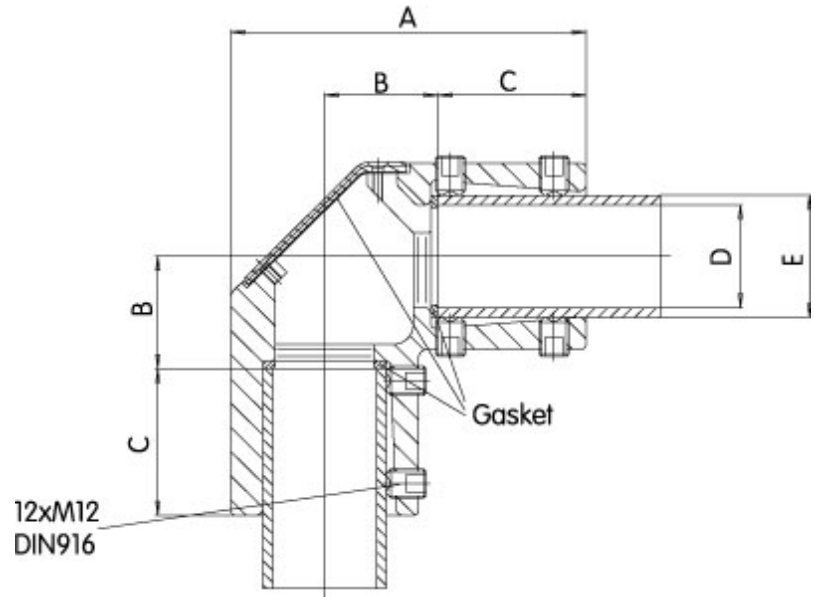

Quality Products. Service Excellence.

Heavy Duty Elbow *HDSSEL Series*

- Cast Aluminum
- Large cover opening for easier cable pull through.

Part No.	System	A	B	C	D	E
R147-020-000R	50	144	46	60	42	50
R147-020-200R	80	193	56	83	70	80