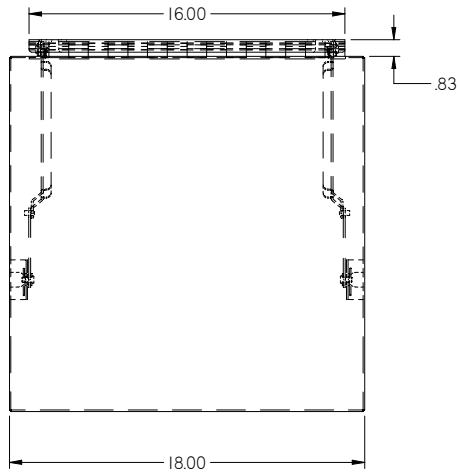

PART No. FDS1818

for more information visit

www.hammfg.com

Data subject to change without notice

Isometric drawing Not to Scale

Mouser Electronics

Authorized Distributor

Click to View Pricing, Inventory, Delivery & Lifecycle Information:

[Hammond:](#)

[FDS1818](#) [FDS1212](#) [FDS1818GY](#)