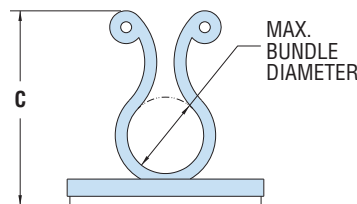

Wave Locks - Adhesive Back Mount

MAXIMUM BUNDLE DIAMETER		PART NO. Natural	DESCRIPTION	PACKAGING		OVERALL HEIGHT C	
in.	mm.			Std. Pack	Small Pack †	in.	mm.
WL-A Series							
.30 - .40	7,6 - 10,2	12096	WL 350A	5000	25	1.10	27,9
.40 - .50	10,2 - 12,7	12097	WL 450A	5000	25	1.26	32,0
.70 - .80	17,8 - 20,3	12098	WL 750A	5000	25	1.61	40,9

Standard color natural.

† To order Small Packs, please add the suffix -P to Part No.; e.g., 12096-P.

Wave Locks-Adhesive

- Part Description Key: WL XXXA, where XXX = Average Bundle Diameter (inches).