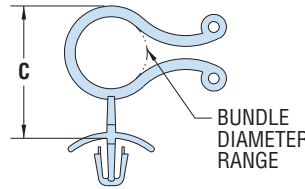

Wave Locks-Arrowhead