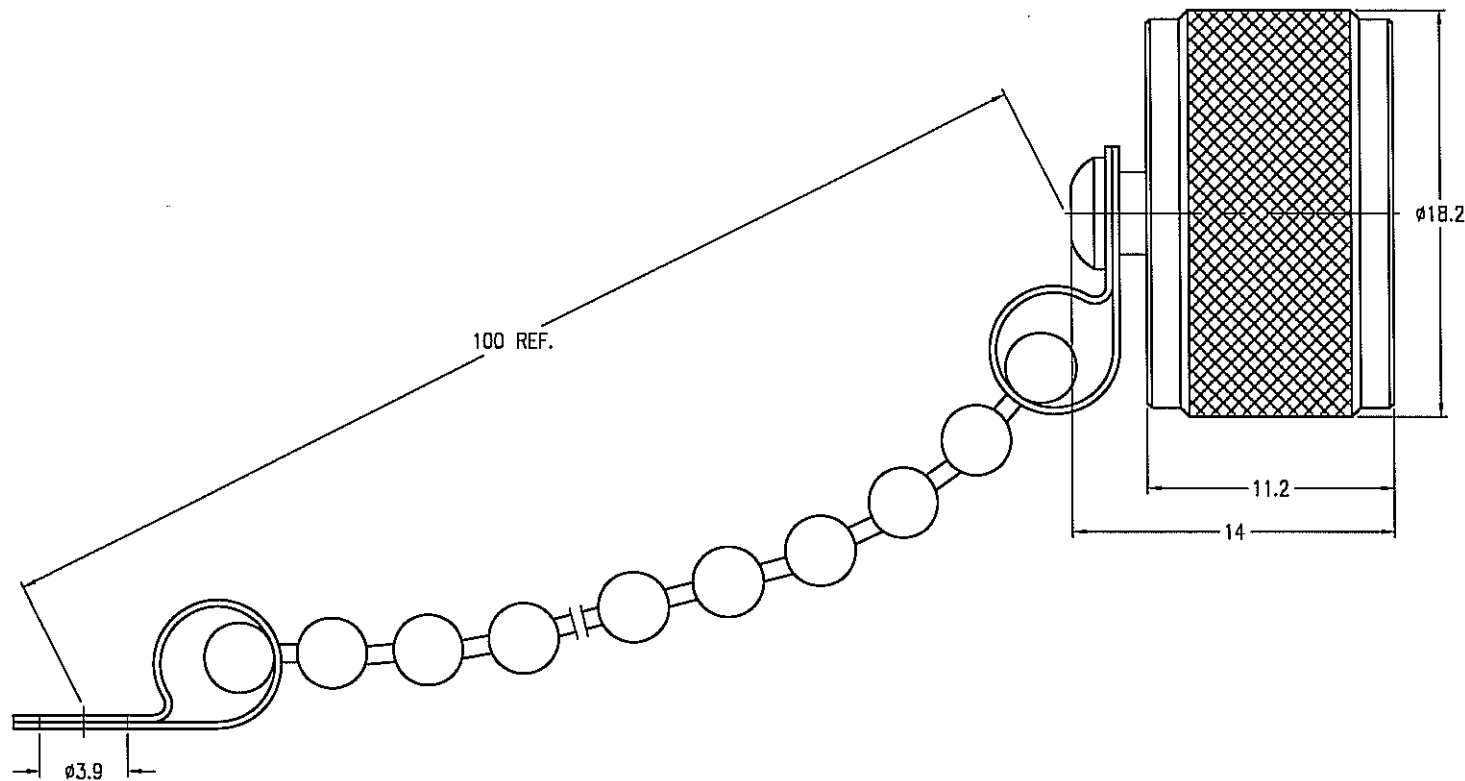

NOTES:

1. MATERIALS AND FINISHES(PLATING THICKNESS IN MICRO-INCHES):
 SHELL - BRASS, NICKEL PLATING
 CHAIN - BRASS, NICKEL PLATING
 INSULATOR - PTFE
2. ELECTRICAL:
 A. FREQUENCY RANGE: DC 0-300 Hz
 B. DIELECTRIC WITHSTANDING VOLTAGE: 1000 VRMS, MIN.
3. MECHANICAL:
 A. DURABILITY: 500 CYCLES MIN.
 B. TEMPERATURE RANGE: - 65°C to +165°C

THIRD ANGLE PROJ.

REVISIONS

REV	DESCRIPTION	DATE	ECO	APPR
A	U1005A1-N WAS N1005A1\TONY. T\02-07-95'	07-Feb-95	---	---
B	DRAWING NO. WERE CHANGED ON ITEM 2 AND NO.3	23-Sep-96	---	TONY
C	SEE SHEET 1	30-Mar-99	---	---
D	SEE SHEET 1	08-Dec-04	---	SH
E	REDRAWN TO UPDATE FORMAT	09-Jul-08	---	SHE

CUSTOMER OUTLINE DRAWING

ALL OTHER SHEETS ARE FOR INTERNAL USE ONLY

UNLESS OTHERWISE SPECIFIED, DIMENSIONS ARE IN METRIC AND TOLERANCES ARE:
 0.5 - 6mm ±0.1mm 6 - 30mm ±0.2mm 30 - 120mm ±0.3mm ANGLES ±1'

MATERIAL	DRAWN	DATE	TITLE			Amphenol RF Danbury CT USA, Tainan Taiwan, Shenzhen China www.amphenolrf.com
	AFSUN	15-Dec-04	UHF MALE CAP WITH CHAIN			
	ENGINEER	DATE				
	S.HSIEH	15-Dec-04				
REFERENCE	APPROVED	DATE	SCALE: 3/1	SHEET 2 OF 2		DRAWING NO. U1005A1-N
	S.HSIEH	15-Dec-04	DWG SIZE	CODE ID	REV	ITEM NO. 061005AAA00NHOF
	CAD FILE	F:\DWG\U\1005A1\N-ESZ	B	74868	E	PART NO. 083-1AC-RFX
FINISH						