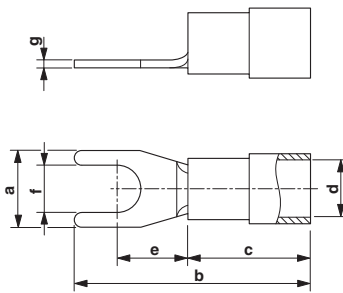

Approvals

EAC / EAC

Ex Approvals

Fork-type cable lug - C-FCI 2,5/M5 - 3240040

Approvals

Approvals submitted

Approval details

EAC

EAC

Drawings

Dimensional drawing

Mouser Electronics

Authorized Distributor

Click to View Pricing, Inventory, Delivery & Lifecycle Information:

[Phoenix Contact:](#)

[3240040](#)