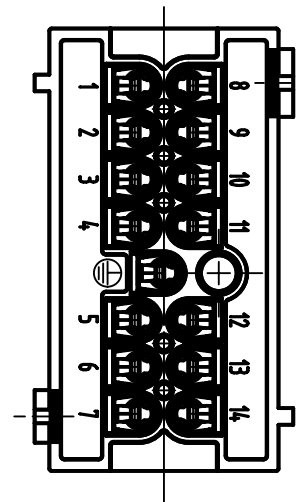

1 2 3 4 5 6

A

B

C

D

	All Dimensions in mm Original Size DIN A4		Scale 1:1	Free size tol.		Ref.		
						Sub.		
	All rights reserved		Created by MOELLERLI	Inspected by SUNDERMEIER	Standardisation TIEMANNA	Date 2013-10-24	State Final Release	
	Department EL PD - DE		Title Han-Eco 14E-F-s				Doc-Key / ECM-Nr. 10051204.0/UGD/002/B 500000067209	
HARTING Electric GmbH & Co. KG D-32339 Espelkamp			Type TB	Number 19 41 014 2701			Rev. B	Page 1/1