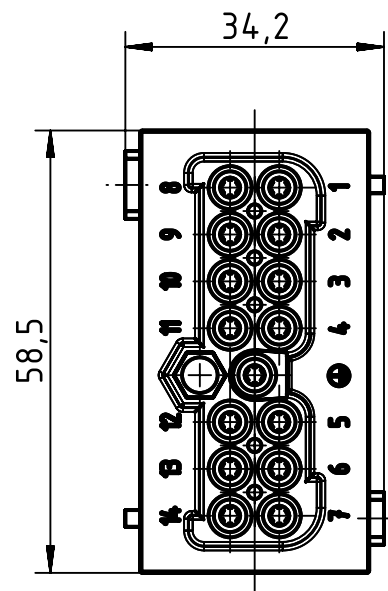

1 2 3 4 5 6

A

B

C

D

	All Dimensions in mm Original Size DIN A4		Scale 1:1	Free size tol.		Ref.		
						Sub.		
	All rights reserved		Created by MOELLERLI	Inspected by SUNDERMEIER	Standardisation TIEMANNA	Date 2013-10-24	State Final Release	
	Department EL PD - DE		Title Han-Eco 14E-F-s				Doc-Key / ECM-Nr. 10051204.0/UGD/002/B 500000067209	
HARTING Electric GmbH & Co. KG D-32339 Espelkamp			Type TB	Number 19 41 014 2701			Rev. B	Page 1/1