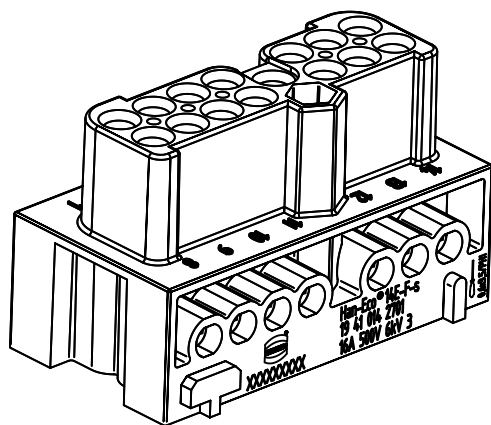

1 2 3 4 5 6

A

B

C

D

	All Dimensions in mm Original Size DIN A4		Scale 1:1	Free size tol.		Ref.		
						Sub.		
	All rights reserved		Created by MOELLERLI	Inspected by SUNDERMEIER	Standardisation TIEMANNA	Date 2013-10-24	State Final Release	
	Department EL PD - DE		Title Han-Eco 14E-F-s				Doc-Key / ECM-Nr. 10051204.0/UGD/002/B 500000067209	
HARTING Electric GmbH & Co. KG D-32339 Espelkamp			Type TB	Number 19 41 014 2701			Rev. B	Page 1/1