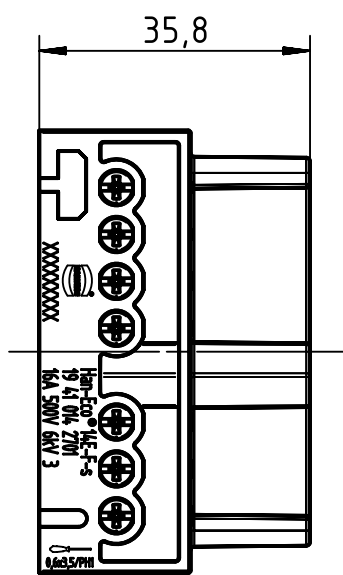

1 2 3 4 5 6

A

B

C

D

	All Dimensions in mm Original Size DIN A4		Scale 1:1	Free size tol.		Ref.		
						Sub.		
	All rights reserved		Created by MOELLERLI	Inspected by SUNDERMEIER	Standardisation TIEMANNA	Date 2013-10-24	State Final Release	
	Department EL PD - DE		Title Han-Eco 14E-F-s				Doc-Key / ECM-Nr. 10051204.0/UGD/002/B 500000067209	
HARTING Electric GmbH & Co. KG D-32339 Espelkamp			Type TB	Number 19 41 014 2701			Rev. B	Page 1/1