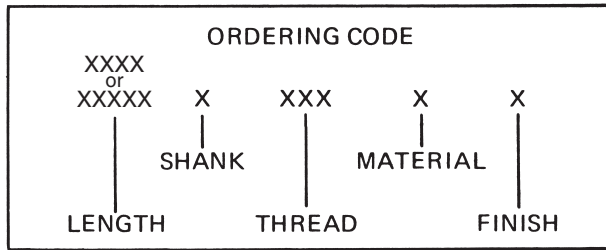

# 1/4 ROUND SWAGE STANDOFFS

See page iv for installation information

L = STANDOFF LENGTH  
S = SHANK LENGTH  
P = BOARD THICKNESS

See page 10 for thread depth chart  
See page 9 for finish codes  
For non-standard parts contact Sales Office

SWAGE TOOLING		
PUNCH	ANVIL	LENGTH
P-4	AR-22	3/32-3/16
	AR-23	7/32-7/16
	AR-24	15/32-11/16
	AR-25	23/32-2"

SWAGE/PANEL CODE		
±.003	S	P
.075	A	1/32
.105	B	1/16
.135	C	3/32
.165	D	1/8
.230	E	3/16
.290	F	1/4

LENGTH	PART NO.
1-1/16	3060
1-1/8	3061
1-3/16	3062
1-1/4	3063
1-5/16	3064
1-3/8	3065
1-7/16	3066
1-1/2	3067
1-9/16	3068
1-5/8	3069
1-11/16	3070
1-3/4	3071
1-13/16	3072
1-7/8	3073
1-15/16	3074
2"	3075

THREAD	CODE
2-56	256
3-48	348
4-40	440
6-32	632