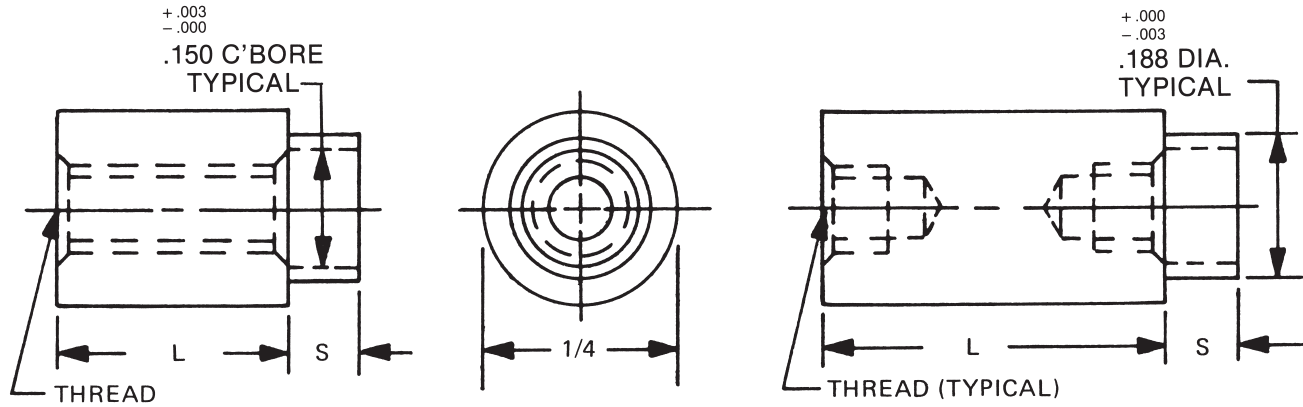

# 1/4 ROUND SWAGE STANDOFFS

See page iv for installation information

L = STANDOFF LENGTH  
S = SHANK LENGTH  
P = BOARD THICKNESS

See page 10 for thread depth chart  
See page 9 for finish codes  
For non-standard parts contact Sales Office

SWAGE TOOLING		
PUNCH	ANVIL	LENGTH
P-4	AR-22	3/32-3/16
	AR-23	7/32-7/16
	AR-24	15/32-11/16
	AR-25	23/32-2"

SWAGE/PANEL CODE		
±.003	S	P
.075	A	1/32
.105	B	1/16
.135	C	3/32
.165	D	1/8
.230	E	3/16
.290	F	1/4

LENGTH	PART NO.
3/32	3045A
1/8	3045
5/32	3045T
3/16	3046
7/32	3046T
1/4	3047
9/32	3047T
5/16	3048
11/32	3048T
3/8	3049
13/32	3049T
7/16	3050
15/32	3050T
1/2	3051
17/32	3051T

LENGTH	PART NO.
9/16	3052
19/32	3052T
5/8	3053
21/32	3053T
11/16	3054
23/32	3054T
3/4	3055
25/32	3055T
13/16	3056
27/32	3056T
7/8	3057
29/32	3057T
15/16	3058
31/32	3058T
1"	3059

LENGTH	PART NO.
1-1/16	3060
1-1/8	3061
1-3/16	3062
1-1/4	3063
1-5/16	3064
1-3/8	3065
1-7/16	3066
1-1/2	3067
1-9/16	3068
1-5/8	3069
1-11/16	3070
1-3/4	3071
1-13/16	3072
1-7/8	3073
1-15/16	3074
2"	3075

THREAD	CODE
2-56	256
3-48	348
4-40	440
6-32	632