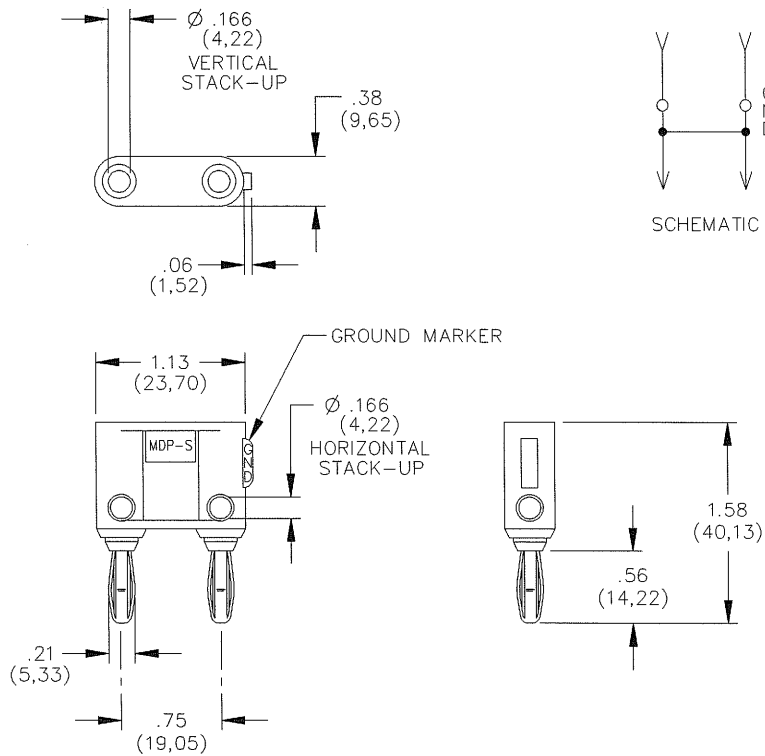

MUELLER®

MODEL: BU-PMDP-S

Double Banana Plug with Shorting Bar

MATERIALS:

Body – Nickel Plated Brass

Contacts – Nickel Plated Beryllium Copper

Insulator – Nylon

Standard Colors: -0 Black; -2 Red

RATING:

15 Amps

Hands free testing to 5000 VRMS Max.

Temperature: -50°C to 105°C

Mouser Electronics

Authorized Distributor

Click to View Pricing, Inventory, Delivery & Lifecycle Information:

[Mueller Electric:](#)