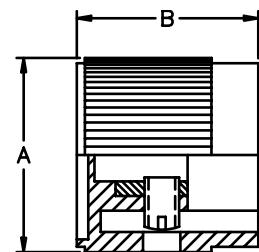

Heat treated high alloy steel with cup point and hex head, or slotted head. Note: 1 or 2 supplied, depending on model.

Notes: Dimensions in inches & (millimeters). Shaft size is last 3 digits of Model No.

SPECIFICATIONS SUBJECT TO CHANGE WITHOUT NOTICE.

41012 SERIES Straight knurl with line indicator on top (Top inlay & line or dot indicators available in color - consult factory.)

| MODEL | A | B |
|------------|-------------|-------------|
| 410121B1/8 | .520 (13.2) | .640 (16.3) |
| 410121B1/4 | .520 (13.2) | .640 (16.3) |
| 410122B1/8 | .720 (18.3) | .740 (18.8) |
| 410122B1/4 | .720 (18.3) | .740 (18.8) |
| 410123B1/8 | .920 (23.4) | .860 (21.8) |
| 410123B1/4 | .920 (23.4) | .860 (21.8) |

41013 SERIES Straight knurl with no indicator marking (Indicator lines and dots available - consult factory.)

| MODEL | A | B |
|------------|-------------|-------------|
| 410131B1/8 | .520 (13.2) | .480 (12.2) |
| 410131B1/4 | .520 (13.2) | .480 (12.2) |
| 410132B1/4 | .720 (18.3) | .580 (14.7) |
| 410133B1/4 | .920 (23.4) | .640 (16.3) |

43021 SERIES Straight knurl pointer with line indicator on pointer side

| MODEL | A | B | C |
|------------|-------------|-------------|--------------|
| 430211B1/8 | .504 (12.8) | .480 (12.2) | .610 (15.5) |
| 430211B1/4 | .504 (12.8) | .480 (12.2) | .610 (15.5) |
| 430212B1/4 | .712 (18.1) | .579 (14.7) | .750 (19.1) |
| 430213B1/4 | .906 (23.0) | .642 (16.3) | 1.050 (26.7) |