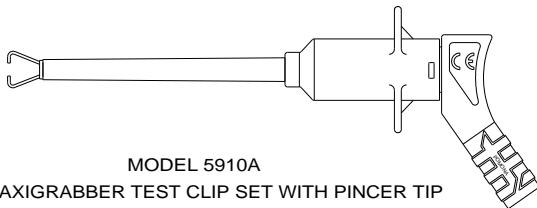

MODEL 5910A
MAXIGRABBER TEST CLIP SET WITH PINCER TIP
QTY 2 : 1 RED, 1 BLACK