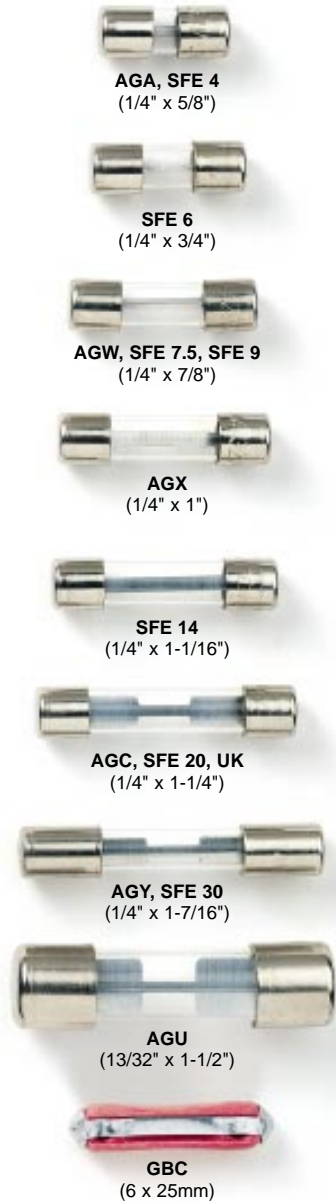

AG Fuses

Originally stood for "all glass." The automotive industry uses the "AG" prefix (AGC, AGW) for most glass fuses. They vary in length, diameter and amperage rating.

Voltage Rating: 32V AC/DC

SFE Fuses

Glass fuses designed to specifications set by the Society of Fuse Engineers. All are 1/4 inch in diameter, but vary in length according to the ampere rating to ensure accurate fuse replacement. Both AG and SFE fuses were designed into North American vehicles prior to 1981. Glass fuses are also used for auto accessory applications.

Voltage Rating: 32V AC/DC

GBC Fuses

A ceramic type, torpedo shaped fuse that can be currently found in many European cars. Consisting of a heat resistant body, the fuse element stretches over the exterior of the body from end to end. The body varies in color to assist in proper replacement.

Voltage Rating: 32V AC/DC

Glass/Ceramic Fuses

US & Canadian Boxed No.	US Carded No.	Canadian Carded No.
AGA (1AG)		
AGA 1	AGA 1 BP	AGA 1 CABP
AGA 1.5	AGA 1.5 BP	AGA 1.5 CABP
AGA 2	AGA 2 BP	AGA 2 CABP
AGA 2.5	AGA 2.5 BP	AGA 2.5 CABP
AGA 3	AGA 3 BP	AGA 3 CABP
AGA 5	AGA 5 BP	AGA 5 CABP
AGA 6	AGA 6 BP	AGA 6 CABP
AGA 7.5	AGA 7.5 BP	AGA 7.5 CABP
AGA 10	AGA 10 BP	AGA 10 CABP
AGA 15	AGA 15 BP	AGA 15 CABP
AGA 20	AGA 20 BP	AGA 20 CABP
AGA 25	AGA 25 BP	AGA 25 CABP
AGA 30	AGA 30 BP	AGA 30 CABP
AGC (3AG)		
AGC .5	AGC .5 BP	AGC .5 CABP
AGC 1	AGC 1 BP	AGC 1 CABP
AGC 1.5	AGC 1.5 BP	AGC 1.5 CABP
AGC 2	AGC 2 BP	AGC 2 CABP
AGC 2.5	AGC 2.5 BP	AGC 2.5 CABP
AGC 3	AGC 3 BP	AGC 3 CABP
AGC 4	AGC 4 BP	AGC 4 CABP
AGC 5	AGC 5 BP	AGC 5 CABP
AGC 6	AGC 6 BP	AGC 6 CABP
AGC 7.5	AGC 7.5 BP	AGC 7.5 CABP
AGC 8	AGC 8 BP	AGC 8 CABP
AGC 10	AGC 10 BP	AGC 10 CABP
AGC 15	AGC 15 BP	AGC 15 CABP
AGC 20	AGC 20 BP	AGC 20 CABP
AGC 25	AGC 25 BP	AGC 25 CABP
AGC 30	AGC 30 BP	AGC 30 CABP
AGC 35	AGC 35 BP	AGC 35 CABP
AGU (5AG)		
AGU 1	N/A	N/A
AGU 2	N/A	N/A
AGU 3	N/A	N/A
AGU 4	N/A	N/A
AGU 5	N/A	N/A
AGU 10	N/A	N/A
AGU 15	N/A	N/A
AGU 20	N/A	N/A
AGU 25	N/A	N/A
AGU 30	N/A	N/A
AGU 35	N/A	N/A
AGU 40	N/A	N/A
AGU 50	N/A	N/A
AGU 60	N/A	N/A
AGW (7AG)		
AGW 1	AGW 1 BP	AGW 1 CABP
AGW 1.5	AGW 1.5 BP	AGW 1.5 CABP
AGW 2.5	AGW 2.5 BP	AGW 2.5 CABP
AGW 3	AGW 3 BP	AGW 3 CABP
AGW 4	AGW 4 BP	AGW 4 CABP
AGW 5	AGW 5 BP	AGW 5 CABP
AGW 6	AGW 6 BP	AGW 6 CABP
AGW 15	AGW 15 BP	AGW 15 CABP
AGW 20	AGW 20 BP	AGW 20 CABP
AGW 30	AGW 30 BP	AGW 30 CABP
AGX (8AG)		
AGX 2	AGX 2 BP	AGX 2 CABP
AGX 3	AGX 3 BP	AGX 3 CABP
AGX 20	AGX 20 BP	AGX 20 CABP
AGX 25	AGX 25 BP	AGX 25 CABP
AGX 30	AGX 30 BP	AGX 30 CABP
AGY (9AG)		
AGY 50	N/A	N/A
GBC (Ceramic)		
GBC 5 (Yellow)	GBC 5 BP	GBC 5 CABP
GBC 8 (White)	GBC 8 BP	GBC 8 CABP
GBC 16 (Red)	GBC 16 BP	GBC 16 CABP
GBC 25 (Blue)	GBC 25 BP	GBC 25 CABP
SFE		
SFE 4	SFE 4 BP	SFE 4 CABP
SFE 6	SFE 6 BP	SFE 6 CABP
SFE 7.5	SFE 7.5 BP	SFE 7.5 CABP
SFE 9	SFE 9 BP	SFE 9 CABP
SFE 14	SFE 14 BP	SFE 14 CABP
SFE 20	SFE 20 BP	SFE 20 CABP
SFE 30	SFE 30 BP	SFE 30 CABP
UK		
UK 35	UK 35 BP	UK 35 CABP
UK 50	UK 50 BP	UK 50 CABP