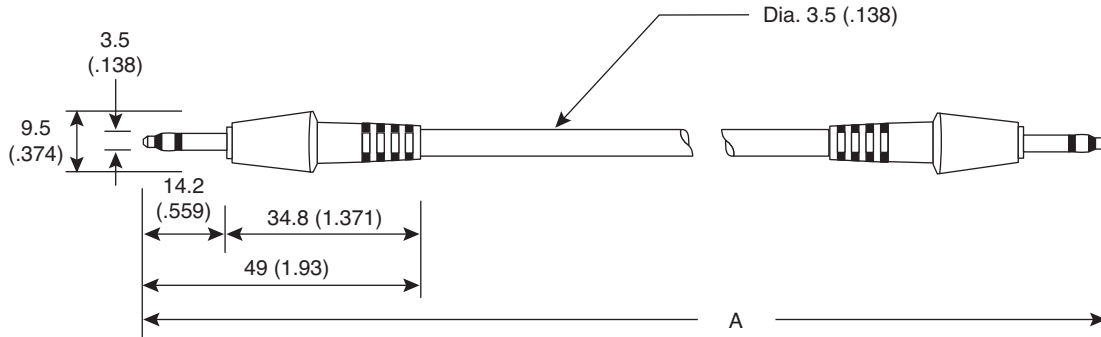

Cord Sets

172-2208, 172-2238, 172-2218

Cord Sets

3.5 Stereo Plug

3.5 Stereo Plug

DIMENSIONS: mm (in)

SPECIFICATIONS	
Type:	3.5mm Stereo Plug to 3.5mm Stereo Plug
Cable:	(10/0.12 x 2C + 30/0.12) x 1C, 26 AWG
Cable O.D.:	ø3.5 2C Shield
Jacket:	Black PVC
Voltage Rating:	24VDC

Mouser Stock No.	Length (A)
172-2208	1830 (72)
172-2238	920 (36)
172-2218	3050 (120)

Date Last Revised: 12/12/07

Available from Mouser Electronics
1-800-346-6873 / www.mouser.com

KC-300305

Specifications are subject to change without notice. No liability or warranty implied by this information. Environmental compliance based on producer documentation.