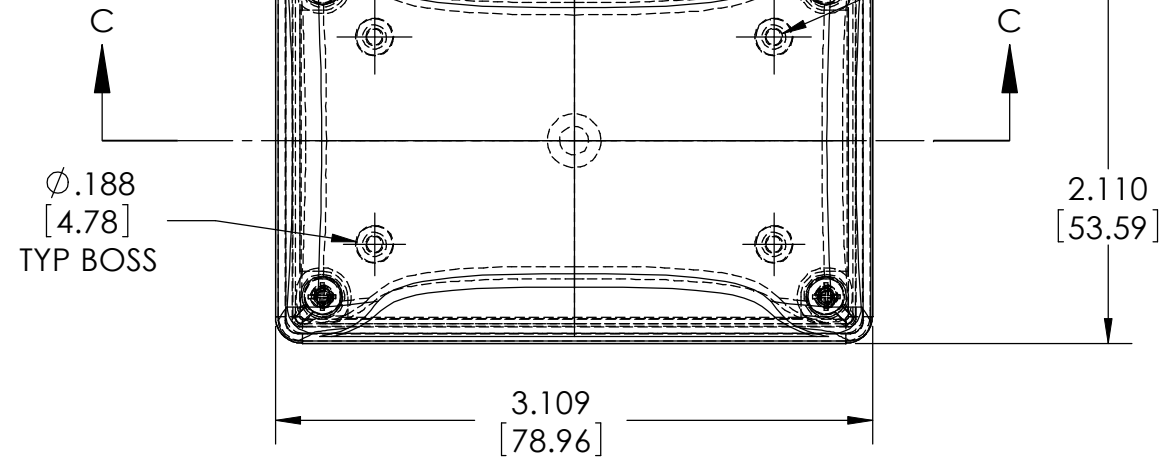

PART NAME

PLASTIBOX - STYLE M

PART No.

PT-11851-PMB

REVISION DATE

3-30-09

Ø.090
[2.29]
FOR #4 SELF TAPPING
SCREW TYP.

SECTION C-C
SCALE 1 : 1