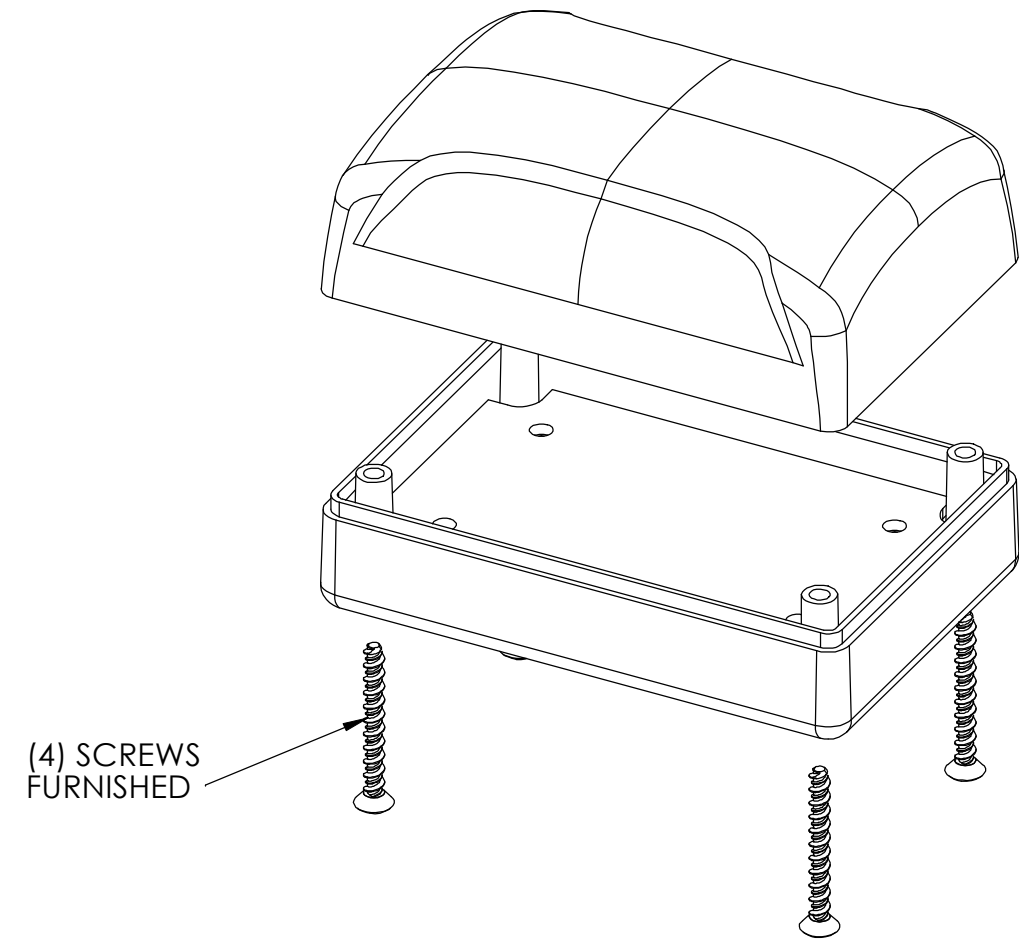

MATERIAL:
ABS, BLACK, UL94V0
MAR RESISTANT TEXTURED SURFACE