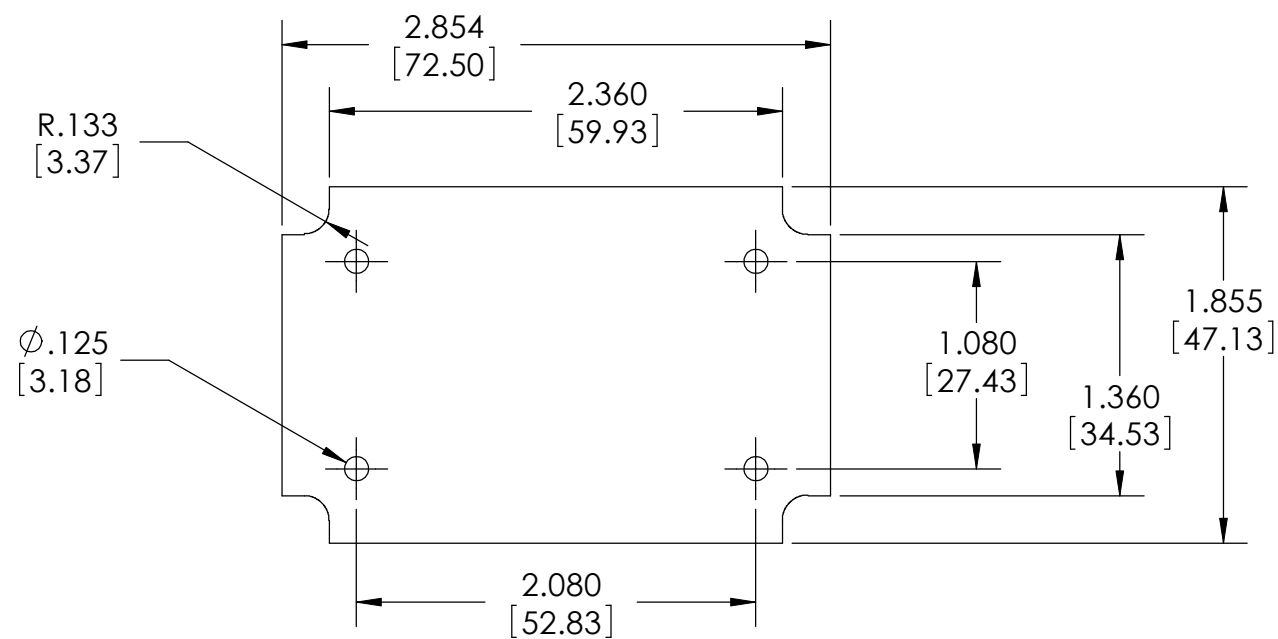

PART NAME

PLASTIBOX - STYLE M

PART No.

PT-11851-PMB

REVISION DATE

3-30-09

Ø.090
[2.29]
FOR #4 SELF TAPPING
SCREW TYP.

SECTION C-C
SCALE 1 : 1