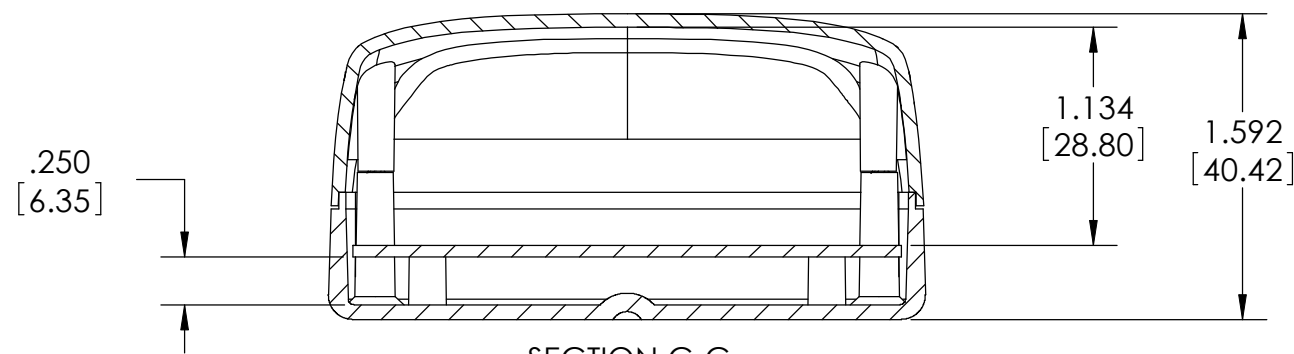

PART NAME

PLASTIBOX - STYLE M

PART No.

PT-11851-PMB

REVISION DATE

3-30-09

Ø.090
[2.29]
FOR #4 SELF TAPPING
SCREW TYP.

SECTION C-C
SCALE 1 : 1