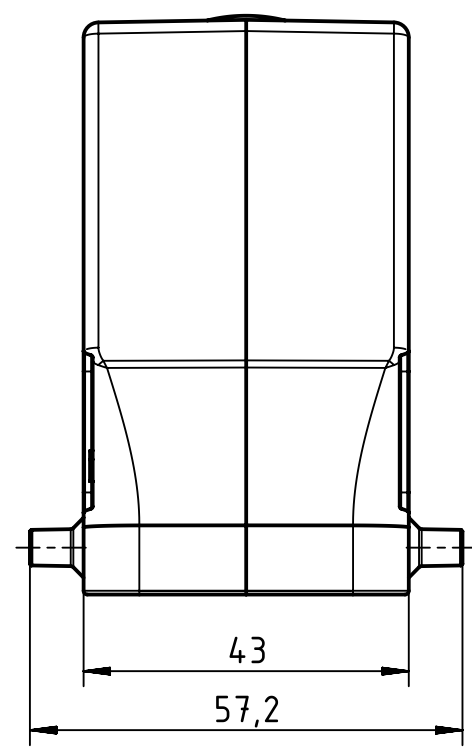

1 2 3 4 5 6

A

B

C

D

	All Dimensions in mm Original Size DIN A4		Scale 1:1	Free size tol.		Ref.		
			Created by RULLKOETTER	Inspected by BERGHORN	Standardisation TIEMANNA	Date 2014-03-19	State Final Release	
All rights reserved Department EL PD - DE		Title <b>Han B Hood Side Entry HC 4 Pegs PG 21</b>					Doc-Key / ECM-Nr. 100129532/UGD/005/A 500000072983	
HARTING Electric GmbH & Co. KG D-32339 Espelkamp		Type TB	Number 09 30 024 0520			Rev. A	Page 1/1	