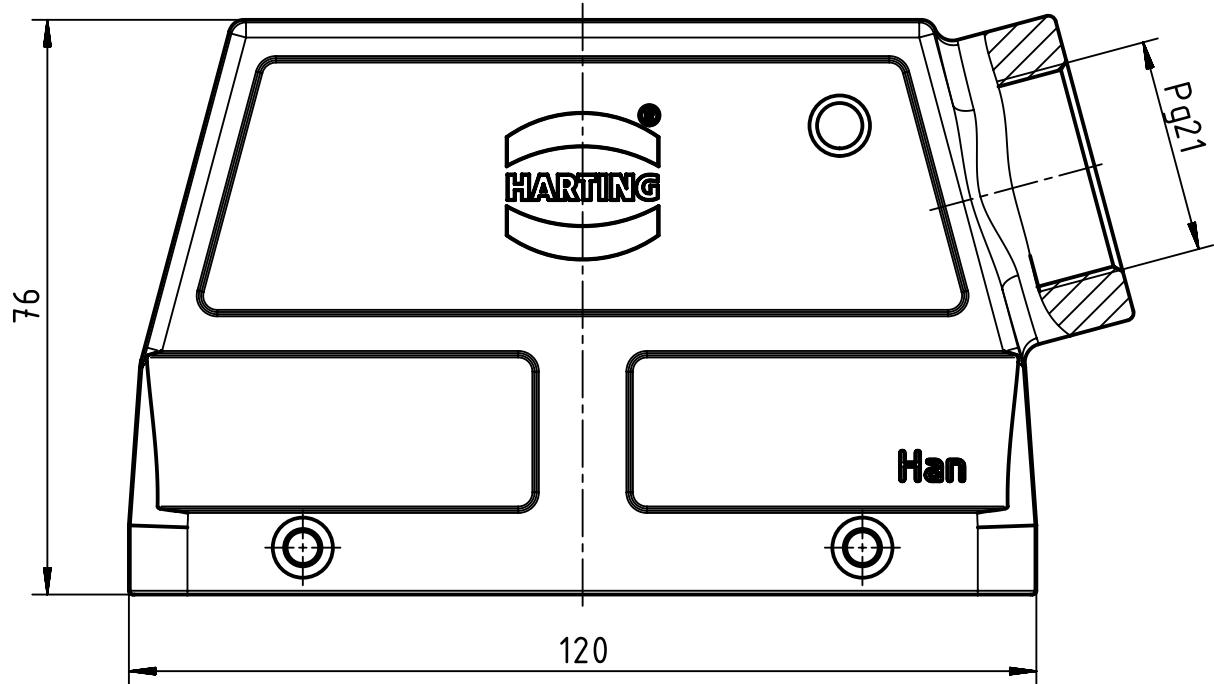

1 2 3 4 5 6

A

B

C

D

	All Dimensions in mm Original Size DIN A4		Scale 1:1	Free size tol.		Ref.		
			Created by RULLKOETTER	Inspected by BERGHORN	Standardisation TIEMANNA	Date 2014-03-19	State Final Release	
All rights reserved Department EL PD - DE		Title <b>Han B Hood Side Entry HC 4 Pegs PG 21</b>					Doc-Key / ECM-Nr. 100129532/UGD/005/A 500000072983	
HARTING Electric GmbH & Co. KG D-32339 Espelkamp		Type TB	Number 09 30 024 0520			Rev. A	Page 1/1	