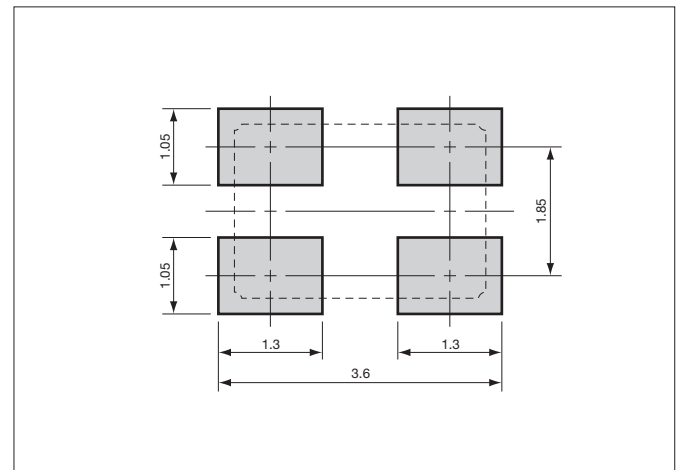

Recommended Land Pattern

(Unit: mm)