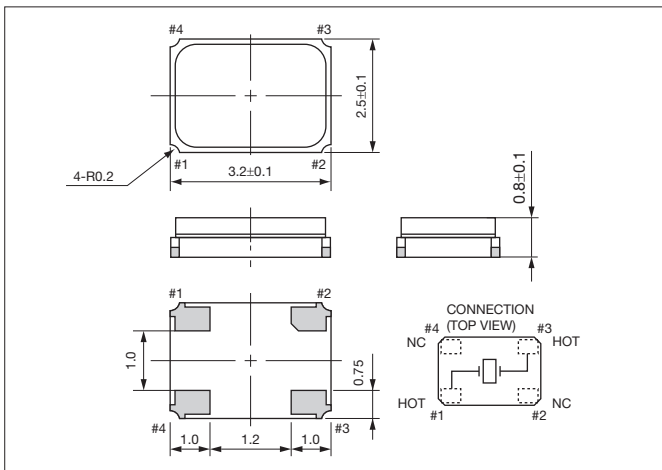

Dimensions

(Unit: mm)