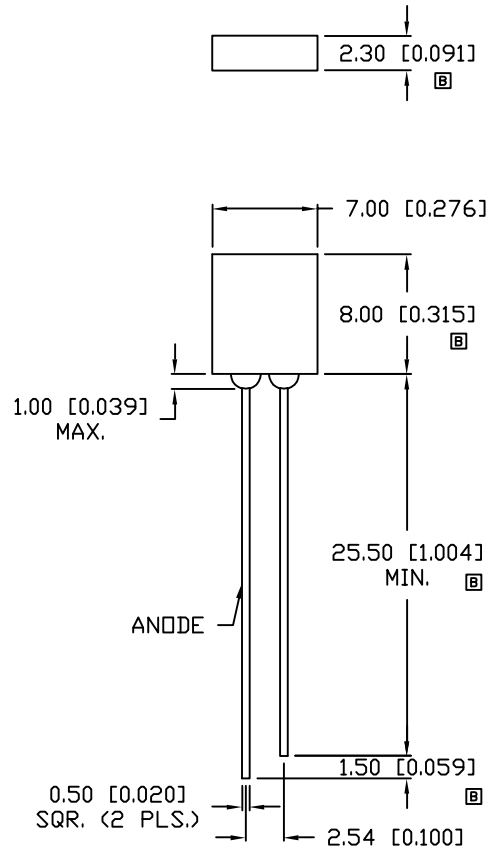

UNCONTROLLED DOCUMENT

PART NUMBER
SSL-LX25783SRD

REV.
B

REV.	E.C.N. NUMBER AND REVISION COMMENTS	DATE
A	E.C.N. #10BRDR. & REDRAWN.	8.5.99
B	E.C.N. #10702.	1.10.01

ELECTRO-OPTICAL CHARACTERISTICS $T_A=25^{\circ}\text{C}$ $I_f=20\text{mA}$

PARAMETER	MIN	TYP	MAX	UNITS	TEST COND
PEAK WAVELENGTH		660		nm	
FORWARD VOLTAGE		1.8	2.3	V_f	
REVERSE VOLTAGE	4.0			V_r	$I_r=100\mu\text{A}$
AXIAL INTENSITY		50		mcd	$I_f=20\text{mA}$
VIEWING ANGLE		110		2x theta	
EMITTED COLOR:	RED				
EPOXY LENS FINISH:	RED DIFFUSED				

LIMITS OF SAFE OPERATION AT 25°C PER DIE

PARAMETER	MAX	UNITS
PEAK FORWARD CURRENT*	150	mA
STEADY CURRENT	30	mA
POWER DISSIPATION	100	mW
DERATE FROM 25°C	-1.2	$\text{mW}/^{\circ}\text{C}$
OPERATING, STORAGE TEMP.	-40 TO +85	$^{\circ}\text{C}$
SOLDERING TEMP.	+260	$^{\circ}\text{C}$
2.0mm FROM BODY		3 SEC. MAX

* $t < 10\mu\text{s}$

*UNLESS OTHERWISE SPECIFIED TOLERANCES PER DECIMAL PRECISION ARE: X=±1 (±0.039), X.X=±0.5 (±0.020), X.XX=±0.25 (±0.010), X.XXX=±0.127 (±0.005). LEAD SIZE=±0.05 (±0.002), LEAD LENGTH=±0.75 (±0.030). MIN= +DECIMAL PRECISION -0.00, MAX= +0.00 -DECIMAL PRECISION