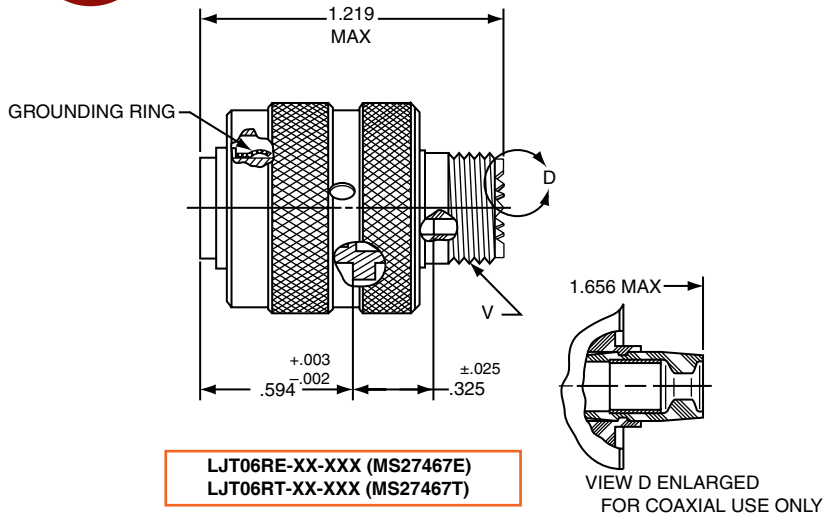

- 26500
- Pyle

- 5015
- Crimp Rear Release
- Matrix

- 22992
- Class I

- Back-Shells

- Options
- Others

PART # Part number reference. To complete, see how to order pages 62-66.

Connector Type	Shell Style	Service Class	Shell Size & Insert Arrg	Contact Type	Alternate Position	Special Variations
LJT	06	RE	22-2	P	A	(XXX)

Military

MS Number	Service Class	Shell Size	Finish	Insert Arrg	Contact Style (P or S)	Alternate Position
MS27467	E	14	A	18	P	A

Shell Size	F Dia. ±.010	L Max.	Q Max.	V Thread Class 2A (Plated)	KK Dia. Max.
9	.444	1.531	.844	.4375-28 UNEF	.608
11	.528	1.531	.969	.5625-24 UNEF	.734
13	.683	1.531	1.141	.6875-24 UNEF	.858
15	.808	1.531	1.266	.8125-20 UNEF	.984
17	.909	1.531	1.391	.9375-20 UNEF	1.110
19	1.034	1.531	1.500	1.0625-18 UNEF	1.234
21	1.159	1.625	1.625	1.1875-18 UNEF	1.360
23	1.284	1.625	1.750	1.3125-18 UNEF	1.484
25	1.409	1.625	1.875	1.4375-18 UNEF	1.610