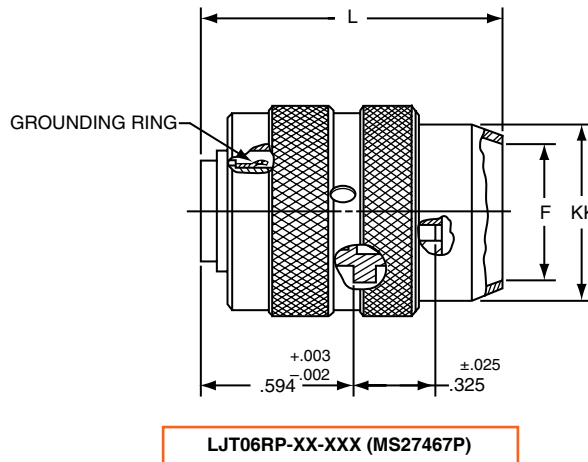

- 26500
- Pyle

- 5015
- Crimp Rear Release
- Matrix

- 22992
- Class I

- Back-Shells

- Options
- Others

PART # Part number reference. To complete, see how to order pages 62-66.

Connector Type	Shell Style	Service Class	Shell Size & Insert Arrg	Contact Type	Alternate Position	Special Variations
LJT	06	RE	22-2	P	A	(XXX)

Military

MS Number	Service Class	Shell Size	Finish	Insert Arrg	Contact Style (P or S)	Alternate Position
MS27467	E	14	A	18	P	A

Shell Size	F Dia. ±.010	L Max.	Q Max.	V Thread Class 2A (Plated)	KK Dia. Max.
9	.444	1.531	.844	.4375-28 UNEF	.608
11	.528	1.531	.969	.5625-24 UNEF	.734
13	.683	1.531	1.141	.6875-24 UNEF	.858
15	.808	1.531	1.266	.8125-20 UNEF	.984
17	.909	1.531	1.391	.9375-20 UNEF	1.110
19	1.034	1.531	1.500	1.0625-18 UNEF	1.234
21	1.159	1.625	1.625	1.1875-18 UNEF	1.360
23	1.284	1.625	1.750	1.3125-18 UNEF	1.484
25	1.409	1.625	1.875	1.4375-18 UNEF	1.610