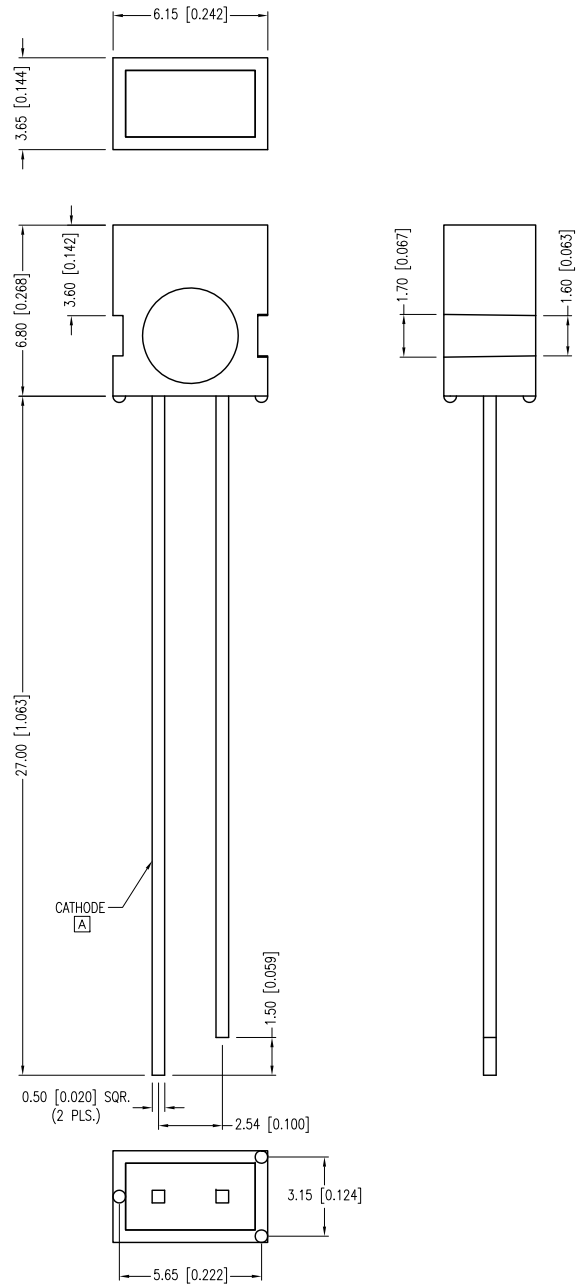

PART NUMBER	SSL-LX4673ID-LA20	REV.	D
DATE	E.C.N. NUMBER AND REVISION COMMENTS		REV.
07.25.94	REDRAWN. & UPDATED SPECS.		A
07.10.01	E.C.N. #10BRDR. & REDRAWN IN 3D.		B
02.09.05	E.C.N. #11148.		C
08.17.12	E.C.N. #10BRDR. & REDRAWN.		D

ELECTRO-OPTICAL CHARACTERISTICS $T_a=25^{\circ}\text{C}$ $I_f=20\text{mA}$

PARAMETER	MIN	TYP	MAX	UNITS	TEST COND
PEAK WAVELENGTH		635		nm	
FORWARD VOLTAGE		2.0	2.5	Vf	
REVERSE VOLTAGE	5.0			Vr	$I_r=100\mu\text{A}$
AXIAL INTENSITY		12		mcd	$I_f=20\text{mA}$
VIEWING ANGLE		100		2x theta	
EMITTED COLOR:	RED				
LENS FINISH:	RED DIFFUSED				

LIMITS OF SAFE OPERATION AT 25°C

PARAMETER	MAX	UNITS
PEAK FORWARD CURRENT*	150	mA
STEADY CURRENT	30	mA
POWER DISSIPATION	105	mW
DERATE FROM 25°C	-1.2	mW/°C
OPERATING TEMP.	-40 TO +85	°C
STORAGE TEMP.	-40 TO +85	°C
SOLDERING TEMP.	+260	°C
2.0mm FROM BODY	3	SEC.

* $t < 10\mu\text{s}$

*UNLESS OTHERWISE SPECIFIED TOLERANCES PER DECIMAL PRECISION ARE: X=±1 (±0.039), X.X=±0.5 (±0.020), X.XX=±0.25 (±0.010), X.XXX=±0.127 (±0.005). LEAD SIZE=±0.05 (±0.002), LEAD LENGTH=±0.75 (±0.030). MIN= ^{+DECIMAL PRECISION} -0.00 MAX.= ^{+0.00} -DECIMAL PRECISION UNCONTROLLED DOCUMENT