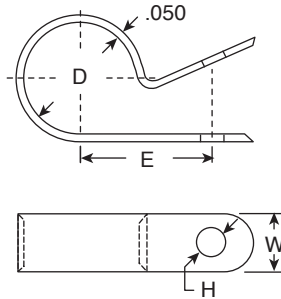

# Extra Heavy Duty Cable Clamps

561-87D1003, 561-87F0750, 561-87F1003

**Date Last Revised: 10-30-06**

Dimensions: in.

Part Number	Dimensions: in.			
	D	W	H ± .015	E ± .015
561-87D1003	1.031	0.875	0.203	1.125
561-87F0750	0.75	0.875	0.387	1
561-87F1003	0.031	0.875	0.387	1.125