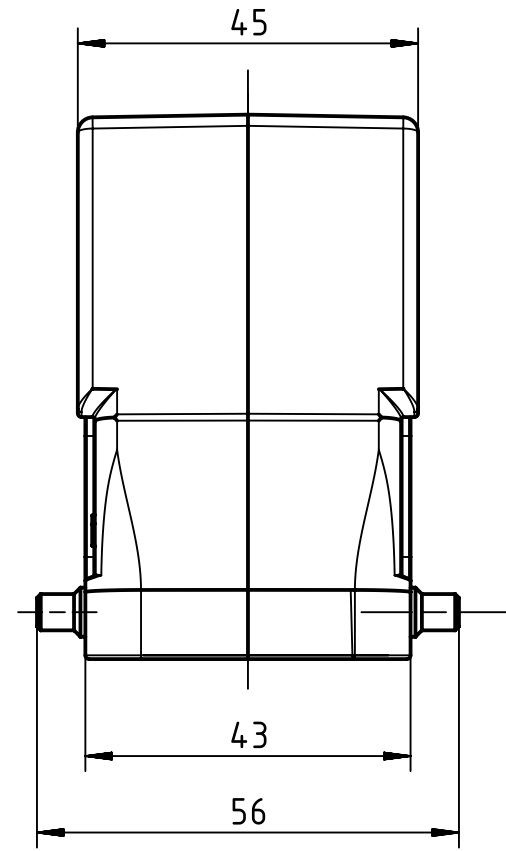

1 2 3 4 5 6

A

B

C

D

	All Dimensions in mm Original Size DIN A4		Scale 1:1	Free size tol.		Ref.
						Sub.
	All rights reserved		Created by SCHULZI	Inspected by MOOR	Standardisation TIEMANNA	Date 2014-10-29
	Department EL PD - DE					State Final Release
HARTING Electric GmbH & Co. KG D-32339 Espelkamp			Title Han 10EMC/B-HTE-M25 (HT)			Doc-Key / ECM-Nr. 100230022/UGD/002/C 500000081229
			Type TB	Number 19 62 810 0426		Rev. C Page 1/1