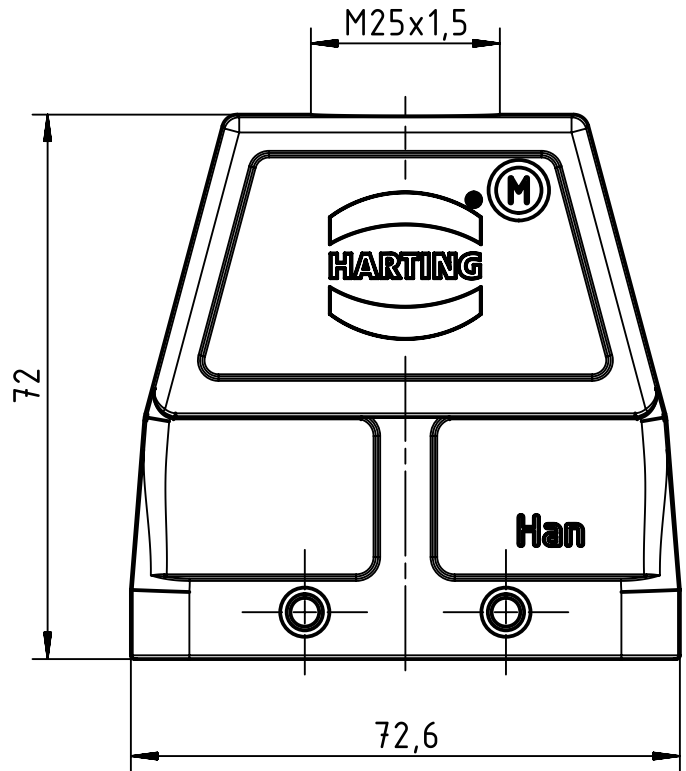

1 2 3 4 5 6

A

B

C

D

	All Dimensions in mm Original Size DIN A4		Scale 1:1	Free size tol.		Ref.
						Sub.
	All rights reserved		Created by SCHULZI	Inspected by MOOR	Standardisation TIEMANNA	Date 2014-10-29
	Department EL PD - DE					State Final Release
HARTING Electric GmbH & Co. KG D-32339 Espelkamp			Title Han 10EMC/B-HTE-M25 (HT)			Doc-Key / ECM-Nr. 100230022/UGD/002/C 500000081229
			Type TB	Number 19 62 810 0426		Rev. C Page 1/1