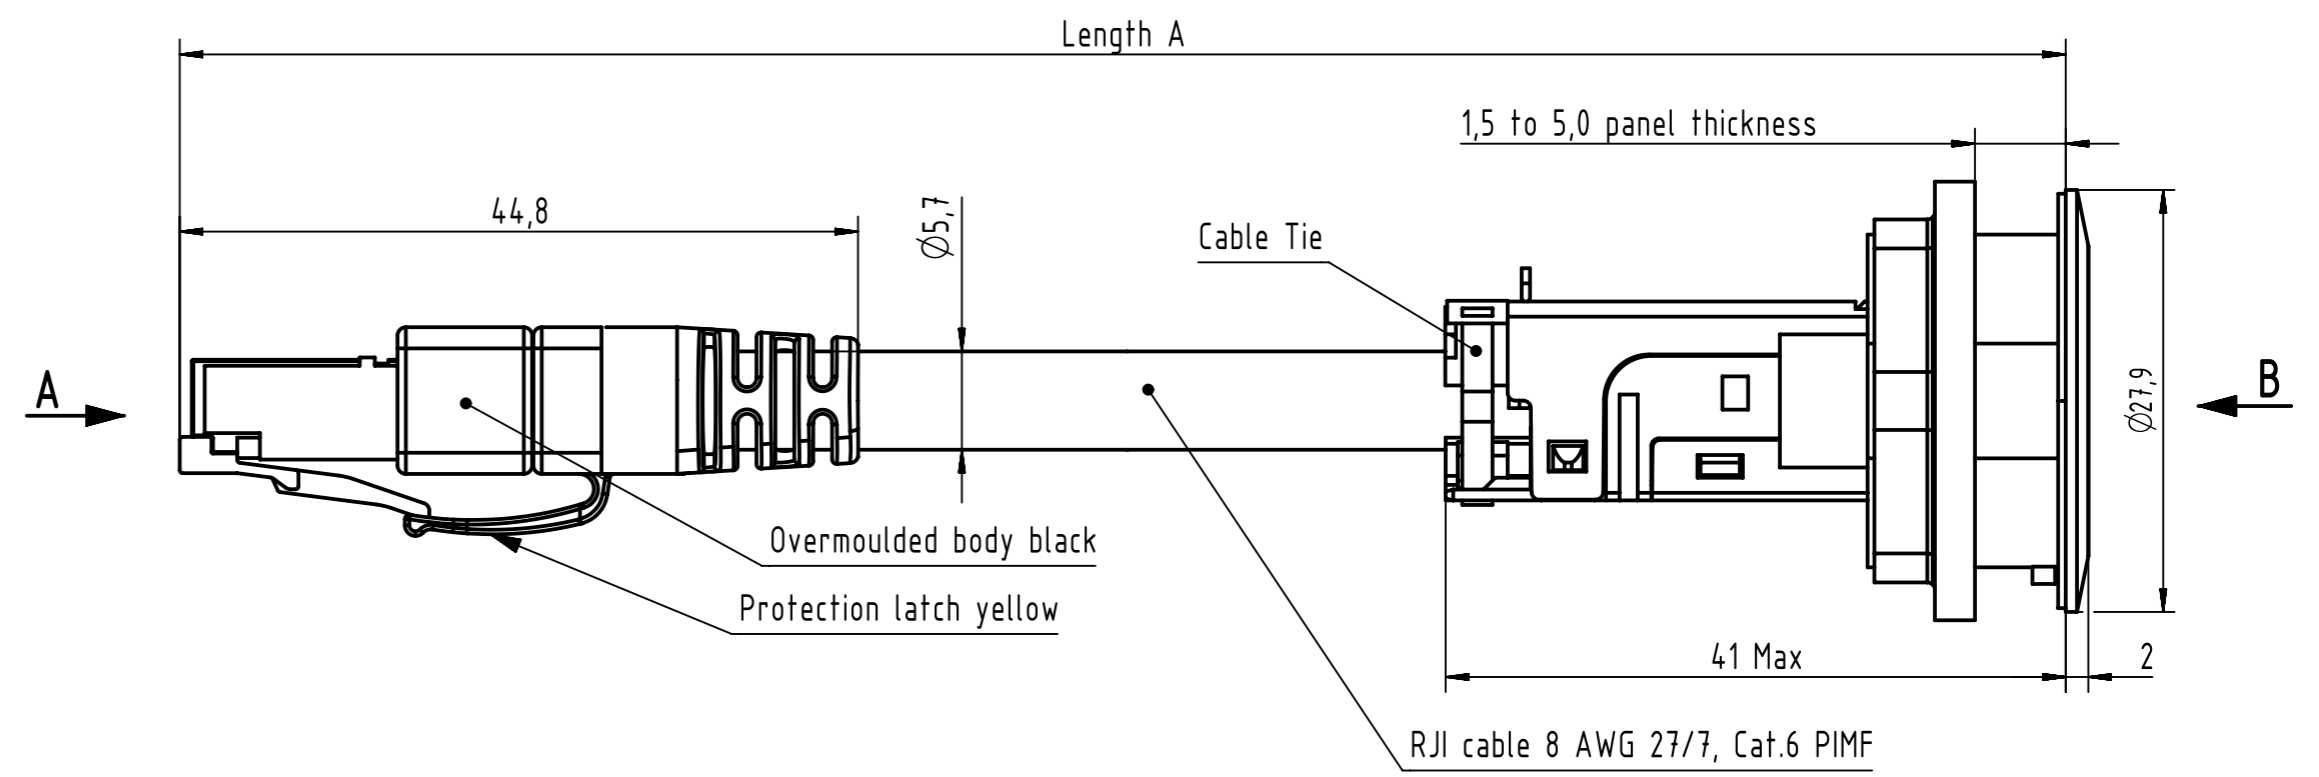

Loading-Plan
acc. to TIA/EIA 568B

	All rights reserved		Created by TAMAS		Inspected by AVRAM		Standardisation HOFFMANN		Date 2016-11-25		State Final Release	
	Department EC PD - RO		Title har-port RJ45 coupler Cat.6 AWG 27/7		Type TB		Number 094545215XX		Doc-Key / ECM-Nr. 10022229/UGD/002/D 500000111080		Rev. D Page 1/2	
HARTING Electronics GmbH D-32339 Espelkamp			All Dimensions in mm Original Size DIN A3		Scale 2:1		Free size tol.		Ref. Sub.			

	All Dimensions in mm Original Size DIN A3	Scale 1:1	Free size tol.	Ref.
	All rights reserved Department EC PD - RO	Created by TAMAS	Inspected by AVRAM	Standardisation HOFFMANN
HARTING Electronics GmbH D-32339 Espelkamp		Title har-port RJ45 coupler Cat.6 AWG 27/7		Date 2016-11-25
		Type TB	Number 094545215XX	State Final Release
				Doc-Key / ECM-Nr. 10022229/UGD/002/D 50000111080
				Rev. D Page 2/2