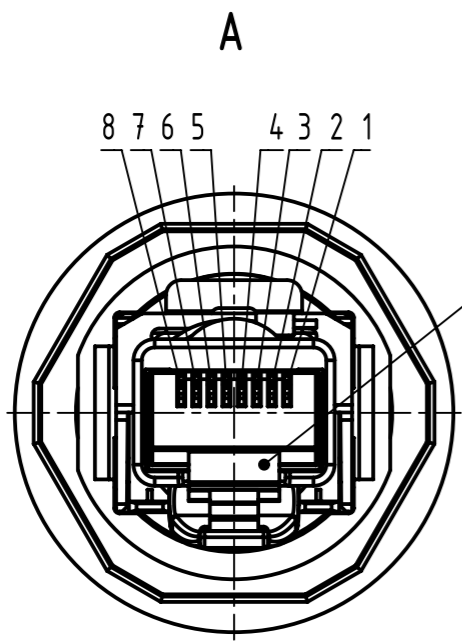

Loading-Plan
acc. to TIA/EIA 568B

	All rights reserved		Created by TAMAS		Inspected by AVRAM		Standardisation HOFFMANN		Date 2016-11-25		State Final Release	
	Department EC PD - RO		Title har-port RJ45 coupler Cat.6 AWG 27/7		Type TB		Number 094545215XX		Doc-Key / ECM-Nr. 10022229/UGD/002/D 500000111080		Rev. D Page 1/2	
HARTING Electronics GmbH D-32339 Espelkamp			All Dimensions in mm Original Size DIN A3		Scale 2:1		Free size tol.		Ref. Sub.			

	All Dimensions in mm Original Size DIN A3	Scale 1:1	Free size tol.	Ref.
	All rights reserved Department EC PD - RO	Created by TAMAS	Inspected by AVRAM	Standardisation HOFFMANN
HARTING Electronics GmbH D-32339 Espelkamp		Title har-port RJ45 coupler Cat.6 AWG 27/7		Date 2016-11-25
		Type TB	Number 094545215XX	State Final Release
				Doc-Key / ECM-Nr. 10022229/UGD/002/D 50000111080
				Rev. D Page 2/2