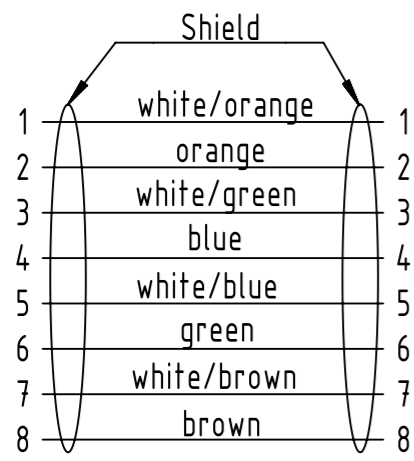

Loading-Plan
acc. to TIA/EIA 568B

	All rights reserved		Created by TAMAS		Inspected by AVRAM		Standardisation HOFFMANN		Date 2016-11-25		State Final Release	
	Department EC PD - RO		Title har-port RJ45 coupler Cat.6 AWG 27/7		Type TB		Number 094545215XX		Doc-Key / ECM-Nr. 10022229/UGD/002/D 500000111080		Rev. D Page 1/2	
HARTING Electronics GmbH D-32339 Espelkamp			All Dimensions in mm Original Size DIN A3		Scale 2:1		Free size tol.		Ref. Sub.			