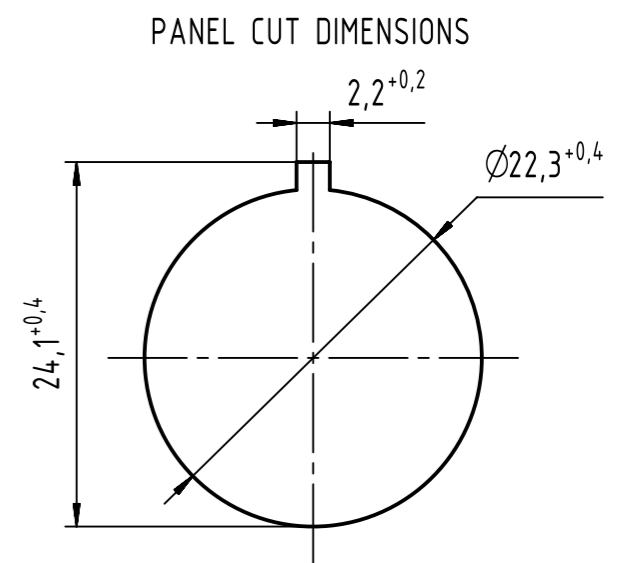

Loading-Plan
acc. to TIA/EIA 568B

	All rights reserved		Created by TAMAS		Inspected by AVRAM		Standardisation HOFFMANN		Date 2016-11-25		State Final Release	
	Department EC PD - RO		Title har-port RJ45 coupler Cat.6 AWG 27/7		Type TB		Number 094545215XX		Doc-Key / ECM-Nr. 10022229/UGD/002/D 500000111080		Rev. D Page 1/2	
HARTING Electronics GmbH D-32339 Espelkamp			All Dimensions in mm Original Size DIN A3		Scale 2:1		Free size tol.		Ref. Sub.			

	All Dimensions in mm Original Size DIN A3	Scale 1:1	Free size tol.	Ref.
	All rights reserved Department EC PD - RO	Created by TAMAS	Inspected by AVRAM	Standardisation HOFFMANN
HARTING Electronics GmbH D-32339 Espelkamp		Title har-port RJ45 coupler Cat.6 AWG 27/7		Date 2016-11-25
		Type TB	Number 094545215XX	State Final Release
				Doc-Key / ECM-Nr. 10022229/UGD/002/D 50000111080
				Rev. D Page 2/2