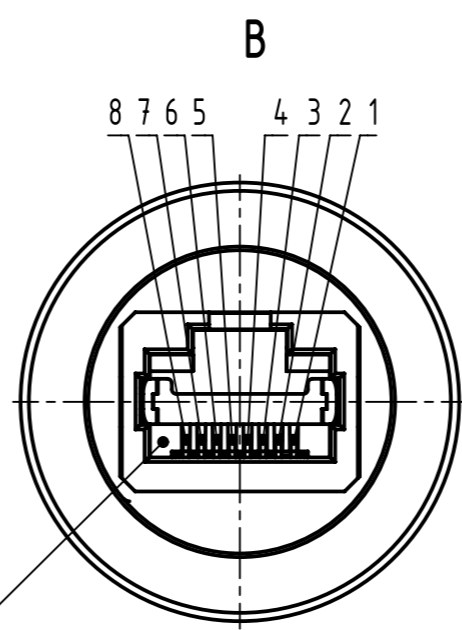

Loading-Plan
acc. to TIA/EIA 568B

	All rights reserved		Created by TAMAS		Inspected by AVRAM		Standardisation HOFFMANN		Date 2016-11-25		State Final Release	
	Department EC PD - RO		Title har-port RJ45 coupler Cat.6 AWG 27/7		Type TB		Number 094545215XX		Doc-Key / ECM-Nr. 10022229/UGD/002/D 500000111080		Rev. D Page 1/2	
HARTING Electronics GmbH D-32339 Espelkamp			All Dimensions in mm Original Size DIN A3		Scale 2:1		Free size tol.		Ref. Sub.			