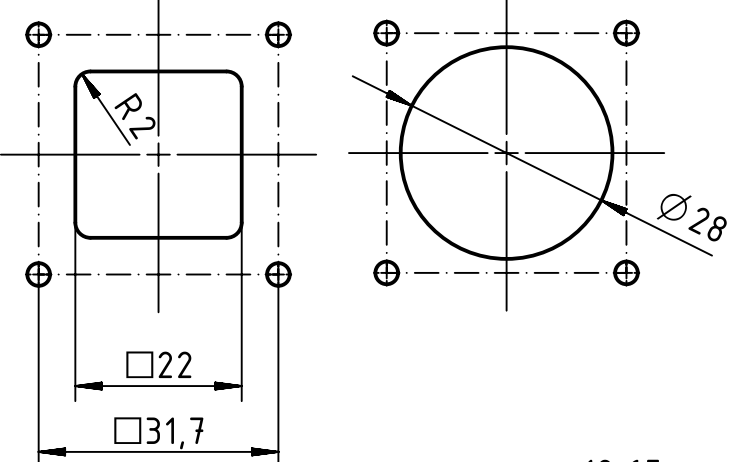

panel cut out

gasket

All Dimensions in mm Original Size DIN A4		Scale 1:1		Free size tol.		Ref.	
All rights reserved Department EL PD - DE		Created by HOLLERT		Inspected by RIEPE		Date 2013-11-14	
HARTING Electric GmbH & Co. KG D-32339 Espelkamp		Title Han-Yellock 10 HABM				State Final Release	
		Type TB		Number 11 20 003 0800		Doc-Key / ECM-Nr. 100222183/UGD/008/D 500000068530	
						Rev. D Page 1/1	