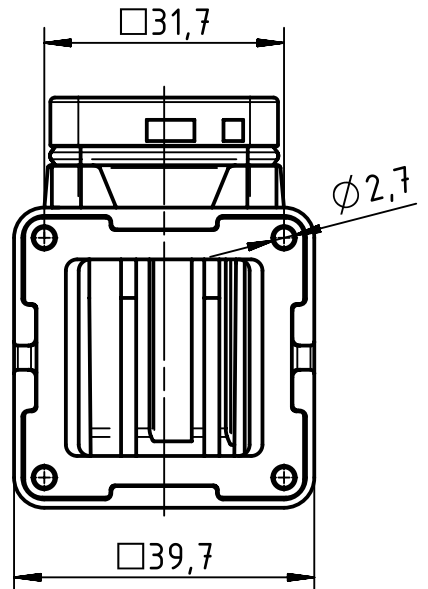

panel cut out

gasket

All Dimensions in mm Original Size DIN A4		Scale 1:1		Free size tol.		Ref.	
All rights reserved Department EL PD - DE		Created by HOLLERT		Inspected by RIEPE		Date 2013-11-14	
HARTING Electric GmbH & Co. KG D-32339 Espelkamp		Title Han-Yellock 10 HABM				State Final Release	
		Type TB		Number 11 20 003 0800		Doc-Key / ECM-Nr. 100222183/UGD/008/D 500000068530	
						Rev. D Page 1/1	