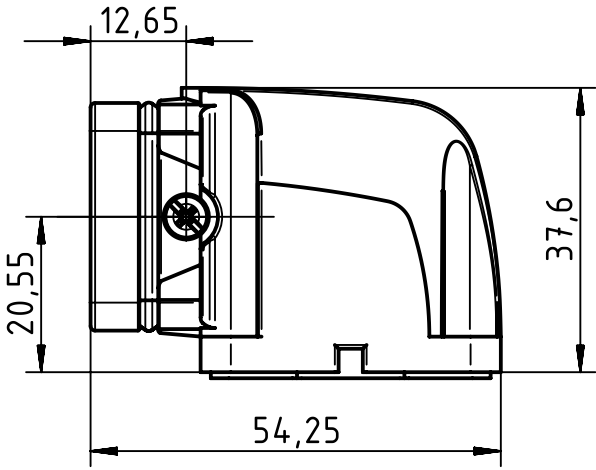

panel cut out

gasket

All Dimensions in mm Original Size DIN A4		Scale 1:1		Free size tol.		Ref.	
All rights reserved Department EL PD - DE		Created by HOLLERT		Inspected by RIEPE		Date 2013-11-14	
HARTING Electric GmbH & Co. KG D-32339 Espelkamp		Title Han-Yellock 10 HABM				State Final Release	
		Type TB		Number 11 20 003 0800		Doc-Key / ECM-Nr. 100222183/UGD/008/D 500000068530	
						Rev. D Page 1/1	