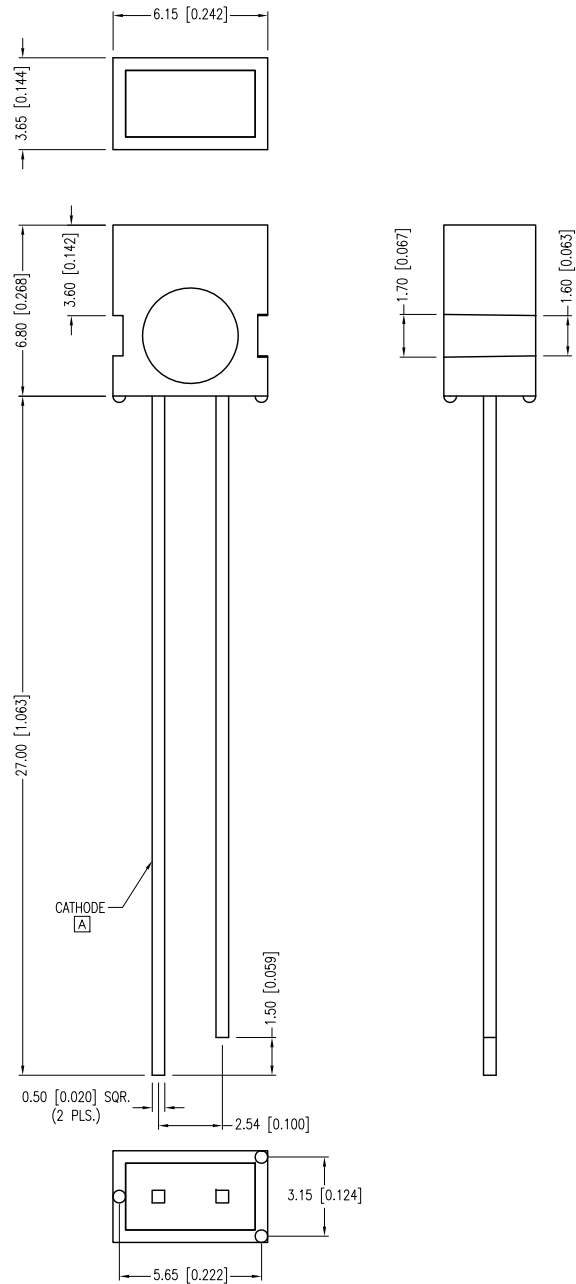

PART NUMBER	SSL-LX4673YD-LA20	REV.	B
DATE	E.C.N. NUMBER AND REVISION COMMENTS		REV.
07.10.01	E.C.N. #10BRDR. & REDRAWN IN 3D.		A
08.17.12	E.C.N. #10BRDR. & REDRAWN.		B

ELECTRO-OPTICAL CHARACTERISTICS  $T_a=25^{\circ}\text{C}$   $I_f=20\text{mA}$

PARAMETER	MIN	TYP	MAX	UNITS	TEST COND
PEAK WAVELENGTH		585		nm	
FORWARD VOLTAGE		2.1	2.5	Vf	
REVERSE VOLTAGE	5.0			Vr	$I_r=100\mu\text{A}$
AXIAL INTENSITY		6		mcd	$I_f=20\text{mA}$
VIEWING ANGLE		100		2x theta	
EMITTED COLOR:	YELLOW				
LENS FINISH:	YELLOW DIFFUSED				

LIMITS OF SAFE OPERATION AT 25°C

PARAMETER	MAX	UNITS
PEAK FORWARD CURRENT*	150	mA
STEADY CURRENT	30	mA
POWER DISSIPATION	105	mW
DERATE FROM 25°C	-1.2	mW/°C
OPERATING TEMP.	-40 TO +85	°C
STORAGE TEMP.	-40 TO +85	°C
SOLDERING TEMP.	+260	°C
2.0mm FROM BODY	3	SEC.

\*  $t < 10\mu\text{S}$

\*UNLESS OTHERWISE SPECIFIED TOLERANCES PER DECIMAL PRECISION ARE: X=±1 (±0.039), X.X=±0.5 (±0.020), X.XX=±0.25 (±0.010), X.XXX=±0.127 (±0.005). LEAD SIZE=±0.05 (±0.002), LEAD LENGTH=±0.75 (±0.030). MIN= <sup>+0.00</sup>DECIMAL PRECISION MAX.= <sup>-0.00</sup>DECIMAL PRECISION UNCONTROLLED DOCUMENT