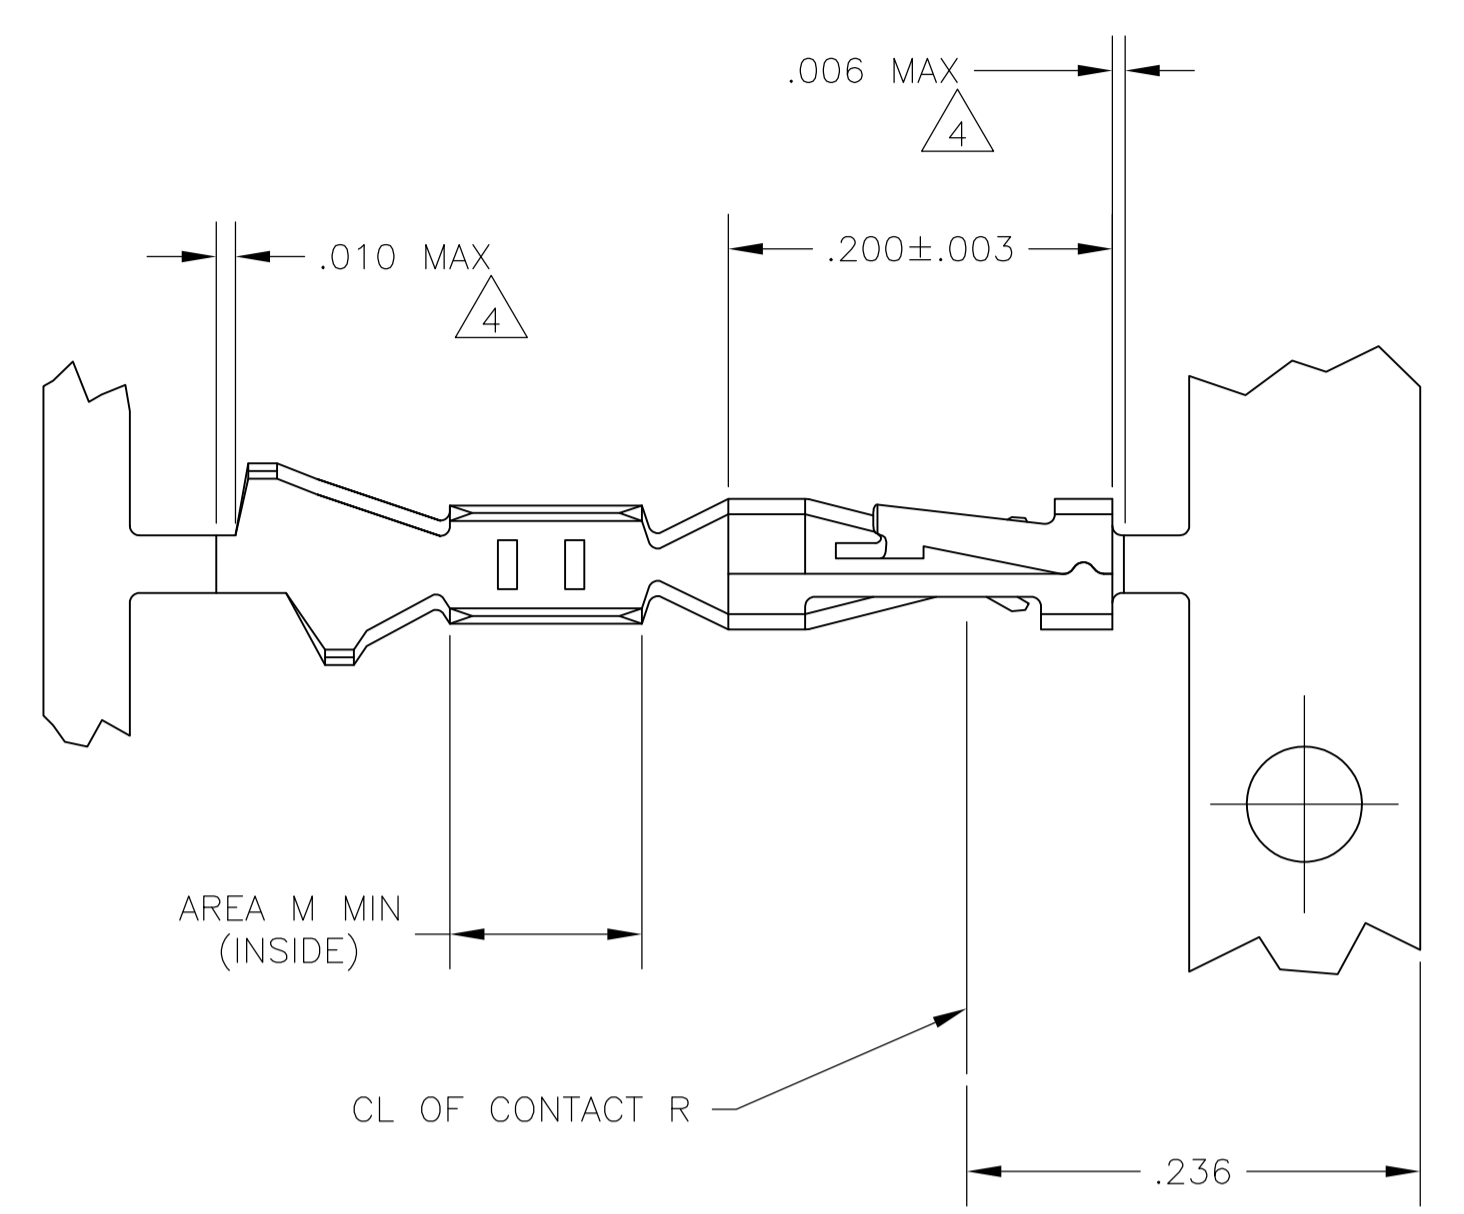

LOC		DIST		REVISIONS			
AD	00	REV	DATE	DESCRIPTION	DATE	DWN	APVD
N1		REVISED PER	ECO-11-004587		11MAR11	RK	HMR

- 1 .000100 MIN BRIGHT TIN-LEAD OVER .000050 MIN NICKEL ON ENTIRE CONTACT
- 2 .000050 MIN NICKEL ON ENTIRE CONTACT; .000015 MIN GOLD ON CONTACT AREA; .000050 MIN BRIGHT TIN-LEAD ON AREA M.
- 3 .000050 MIN NICKEL ON ENTIRE CONTACT; .000030 MIN GOLD ON CONTACT AREA; .000050 MIN BRIGHT TIN-LEAD ON AREA M.
- 4 LOOSE PIECE CUT-OFF DIMENSION.
- 5 .000015 MIN GOLD ON CONTACT AREA, .000050 MIN TIN ON AREA M, ALL OVER .000050 MIN NICKEL ON ENTIRE CONTACT.
- 6 .000030 MIN GOLD ON CONTACT AREA, .000050 MIN TIN ON AREA M, ALL OVER .000050 MIN NICKEL ON ENTIRE CONTACT.
- 8 .000100 MIN TIN OVER .000050 MIN NICKEL ON ENTIRE CONTACT

REMARKS	FINISH	PART NO
LOOSE PIECE STRIP	8 REF	5-104481-6
LOOSE PIECE STRIP	6 REF	5-104481-2
LOOSE PIECE STRIP	6 REF	1-104481-3
LOOSE PIECE STRIP	5 REF	1-104481-2
LOOSE PIECE STRIP	6 REF	1-104481-1
LOOSE PIECE STRIP	5 REF	1-104481-0
OBsolete LOOSE PIECE STRIP		104481-9
OBsolete LOOSE PIECE STRIP	3 REF	104481-8
OBsolete LOOSE PIECE STRIP	2 REF	104481-7
OBsolete LOOSE PIECE STRIP	1 REF	104481-6
OBsolete STRIP		104481-5
OBsolete STRIP	3	104481-4
OBsolete STRIP	2	104481-3
OBsolete STRIP	1	104481-2

THIS DRAWING IS A CONTROLLED DOCUMENT.

DIMENSIONS: INCHES	TOLERANCES UNLESS OTHERWISE SPECIFIED:	DWG: C. OBERMAN 5-10-89	CHK: K. HELM 5-12-89	APVD: R. ELICKER 5-12-89	NAME: CONTACT, CRIMP SNAP-IN AMPMODU SHORT POINT, 28-32 AWG
0 PLC ± -	1 PLC ± -	2 PLC ± -	3 PLC ± .005	4 PLC ± -	ANGLES ± -
MATERIAL: PHOSPHOR BRONZE	FINISH: SEE TABLE	WEIGHT: -	SIZE: A1	CAGE CODE: 00779	DRAWING NO: 104481
CUSTOMER DRAWING			SCALE: 10:1	SHEET: 1 OF 1	REV: N1