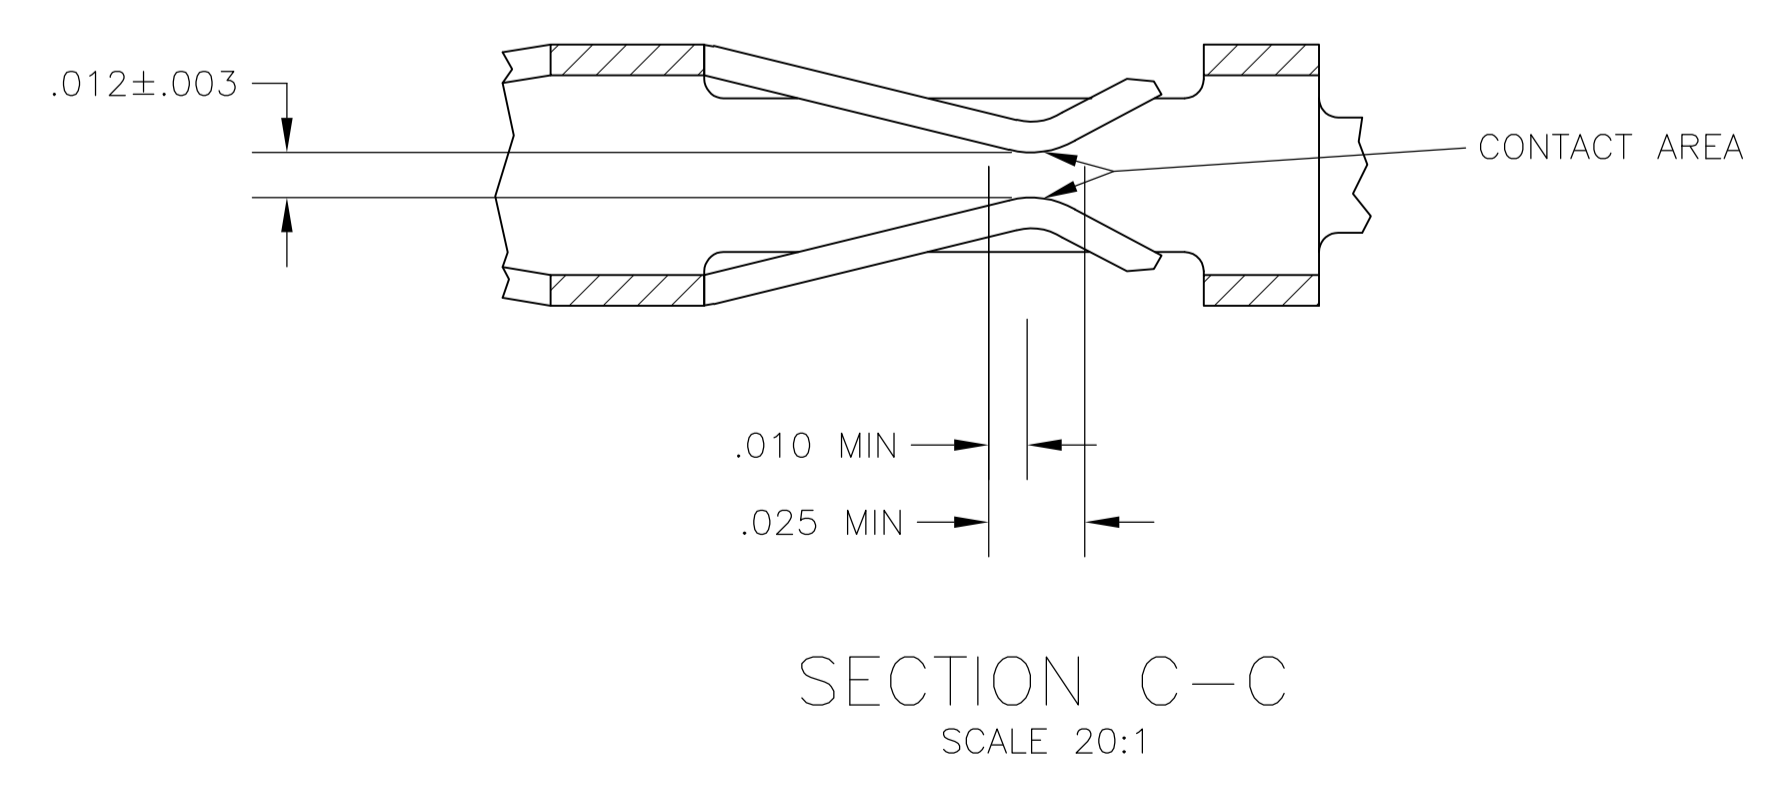

LOC		DIST		REVISIONS			
AD	00	REV	DATE	DESCRIPTION	DATE	DWN	APVD
N1		REVISED PER	ECO-11-004587		11MAR11	RK	HMR

- 1 .000100 MIN BRIGHT TIN-LEAD OVER .000050 MIN NICKEL ON ENTIRE CONTACT
- 2 .000050 MIN NICKEL ON ENTIRE CONTACT; .000015 MIN GOLD ON CONTACT AREA; .000050 MIN BRIGHT TIN-LEAD ON AREA M.
- 3 .000050 MIN NICKEL ON ENTIRE CONTACT; .000030 MIN GOLD ON CONTACT AREA; .000050 MIN BRIGHT TIN-LEAD ON AREA M.
- 4 LOOSE PIECE CUT-OFF DIMENSION.
- 5 .000015 MIN GOLD ON CONTACT AREA, .000050 MIN TIN ON AREA M, ALL OVER .000050 MIN NICKEL ON ENTIRE CONTACT.
- 6 .000030 MIN GOLD ON CONTACT AREA, .000050 MIN TIN ON AREA M, ALL OVER .000050 MIN NICKEL ON ENTIRE CONTACT.
- 8 .000100 MIN TIN OVER .000050 MIN NICKEL ON ENTIRE CONTACT

REMARKS	FINISH	PART NO
LOOSE PIECE STRIP	8 REF	5-104481-6
LOOSE PIECE STRIP	6 REF	5-104481-2
LOOSE PIECE STRIP	6 REF	1-104481-3
LOOSE PIECE STRIP	5 REF	1-104481-2
LOOSE PIECE STRIP	6 REF	1-104481-1
LOOSE PIECE STRIP	5 REF	1-104481-0
OBsolete LOOSE PIECE STRIP		104481-9
OBsolete LOOSE PIECE STRIP	3 REF	104481-8
OBsolete LOOSE PIECE STRIP	2 REF	104481-7
OBsolete LOOSE PIECE STRIP	1 REF	104481-6
OBsolete STRIP		104481-5
OBsolete STRIP	3	104481-4
OBsolete STRIP	2	104481-3
OBsolete STRIP	1	104481-2

THIS DRAWING IS A CONTROLLED DOCUMENT.

DIMENSIONS: INCHES	TOLERANCES UNLESS OTHERWISE SPECIFIED:	DWG: C. OBERMAN 5-10-89	CHK: K. HELM 5-12-89	APVD: R. ELICKER 5-12-89	NAME: CONTACT, CRIMP SNAP-IN AMPMODU SHORT POINT, 28-32 AWG
0 PLC ± -	1 PLC ± -	2 PLC ± -	3 PLC ± .005	4 PLC ± -	ANGLES ± -
MATERIAL: PHOSPHOR BRONZE	FINISH: SEE TABLE	WEIGHT: -	SIZE: A1	CAGE CODE: 00779	DRAWING NO: 104481
CUSTOMER DRAWING			SCALE: 10:1	SHEET: 1 OF 1	REV: N1