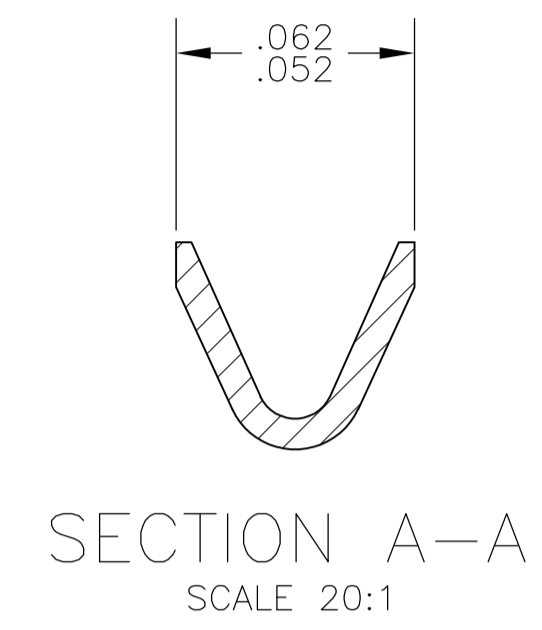

LOC		DIST		REVISIONS			
AD	00	REV	DATE	DESCRIPTION	DATE	DWN	APVD
N1		REVISED PER	ECO-11-004587		11MAR11	RK	HMR

- 1 .000100 MIN BRIGHT TIN-LEAD OVER .000050 MIN NICKEL ON ENTIRE CONTACT
- 2 .000050 MIN NICKEL ON ENTIRE CONTACT; .000015 MIN GOLD ON CONTACT AREA; .000050 MIN BRIGHT TIN-LEAD ON AREA M.
- 3 .000050 MIN NICKEL ON ENTIRE CONTACT; .000030 MIN GOLD ON CONTACT AREA; .000050 MIN BRIGHT TIN-LEAD ON AREA M.
- 4 LOOSE PIECE CUT-OFF DIMENSION.
- 5 .000015 MIN GOLD ON CONTACT AREA, .000050 MIN TIN ON AREA M, ALL OVER .000050 MIN NICKEL ON ENTIRE CONTACT.
- 6 .000030 MIN GOLD ON CONTACT AREA, .000050 MIN TIN ON AREA M, ALL OVER .000050 MIN NICKEL ON ENTIRE CONTACT.
- 8 .000100 MIN TIN OVER .000050 MIN NICKEL ON ENTIRE CONTACT

REMARKS	FINISH	PART NO
LOOSE PIECE STRIP	8 REF	5-104481-6
LOOSE PIECE STRIP	6 REF	5-104481-2
LOOSE PIECE STRIP	6 REF	1-104481-3
LOOSE PIECE STRIP	5 REF	1-104481-2
LOOSE PIECE STRIP	6 REF	1-104481-1
LOOSE PIECE STRIP	5 REF	1-104481-0
OBsolete LOOSE PIECE STRIP		104481-9
OBsolete LOOSE PIECE STRIP	3 REF	104481-8
OBsolete LOOSE PIECE STRIP	2 REF	104481-7
OBsolete LOOSE PIECE STRIP	1 REF	104481-6
OBsolete STRIP		104481-5
OBsolete STRIP	3	104481-4
OBsolete STRIP	2	104481-3
OBsolete STRIP	1	104481-2

THIS DRAWING IS A CONTROLLED DOCUMENT.

DIMENSIONS: INCHES	TOLERANCES UNLESS OTHERWISE SPECIFIED:	DWG: C. OBERMAN 5-10-89	CHK: K. HELM 5-12-89	APVD: R. ELICKER 5-12-89	NAME: CONTACT, CRIMP SNAP-IN AMPMODU SHORT POINT, 28-32 AWG
0 PLC ± -	1 PLC ± -	2 PLC ± -	3 PLC ± .005	4 PLC ± -	ANGLES ± -
MATERIAL: PHOSPHOR BRONZE	FINISH: SEE TABLE	WEIGHT: -	SIZE: A1	CAGE CODE: 00779	DRAWING NO: 104481
CUSTOMER DRAWING			SCALE: 10:1	SHEET: 1 OF 1	REV: N1