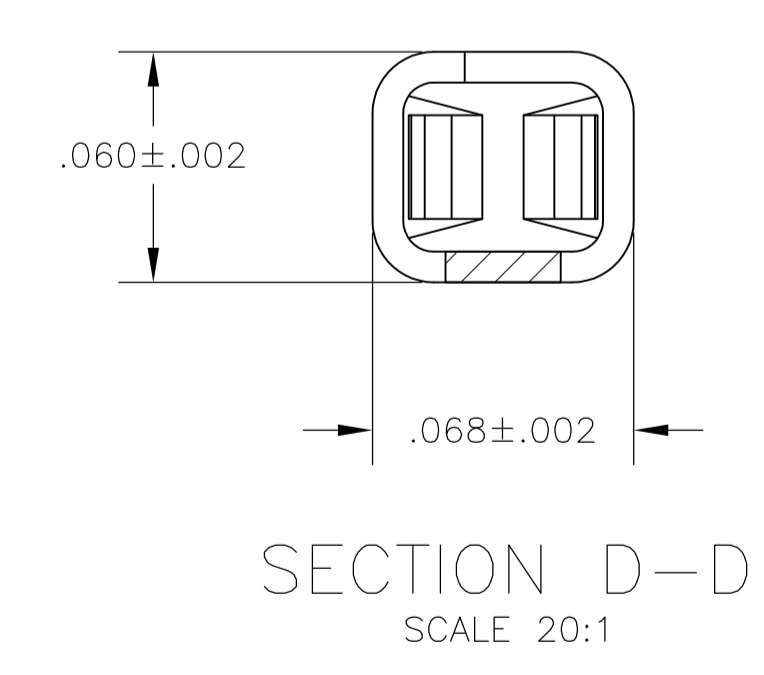

LOC		DIST		REVISIONS			
AD	00	REV	DATE	DESCRIPTION	DATE	DWN	APVD
N1		REVISED PER	ECO-11-004587		11MAR11	RK	HMR

- 1 .000100 MIN BRIGHT TIN-LEAD OVER .000050 MIN NICKEL ON ENTIRE CONTACT
- 2 .000050 MIN NICKEL ON ENTIRE CONTACT; .000015 MIN GOLD ON CONTACT AREA; .000050 MIN BRIGHT TIN-LEAD ON AREA M.
- 3 .000050 MIN NICKEL ON ENTIRE CONTACT; .000030 MIN GOLD ON CONTACT AREA; .000050 MIN BRIGHT TIN-LEAD ON AREA M.
- 4 LOOSE PIECE CUT-OFF DIMENSION.
- 5 .000015 MIN GOLD ON CONTACT AREA, .000050 MIN TIN ON AREA M, ALL OVER .000050 MIN NICKEL ON ENTIRE CONTACT.
- 6 .000030 MIN GOLD ON CONTACT AREA, .000050 MIN TIN ON AREA M, ALL OVER .000050 MIN NICKEL ON ENTIRE CONTACT.
- 8 .000100 MIN TIN OVER .000050 MIN NICKEL ON ENTIRE CONTACT

REMARKS	FINISH	PART NO
LOOSE PIECE STRIP	8 REF	5-104481-6
LOOSE PIECE STRIP	6 REF	5-104481-2
LOOSE PIECE STRIP	6 REF	1-104481-3
LOOSE PIECE STRIP	5 REF	1-104481-2
LOOSE PIECE STRIP	6 REF	1-104481-1
LOOSE PIECE STRIP	5 REF	1-104481-0
OBsolete LOOSE PIECE STRIP		104481-9
OBsolete LOOSE PIECE STRIP	3 REF	104481-8
OBsolete LOOSE PIECE STRIP	2 REF	104481-7
OBsolete LOOSE PIECE STRIP	1 REF	104481-6
OBsolete STRIP		104481-5
OBsolete STRIP	3	104481-4
OBsolete STRIP	2	104481-3
OBsolete STRIP	1	104481-2

THIS DRAWING IS A CONTROLLED DOCUMENT.

DIMENSIONS: INCHES	TOLERANCES UNLESS OTHERWISE SPECIFIED:	DWG: C. OBERMAN 5-10-89	CHK: K. HELM 5-12-89	APVD: R. ELICKER 5-12-89	NAME: CONTACT, CRIMP SNAP-IN AMPMODU SHORT POINT, 28-32 AWG
0 PLC ± -	1 PLC ± -	2 PLC ± -	3 PLC ± .005	4 PLC ± -	ANGLES ± -
MATERIAL: PHOSPHOR BRONZE	FINISH: SEE TABLE	WEIGHT: -	SIZE: A1	CAGE CODE: 00779	DRAWING NO: 104481
CUSTOMER DRAWING			SCALE: 10:1	SHEET: 1 OF 1	REV: N1