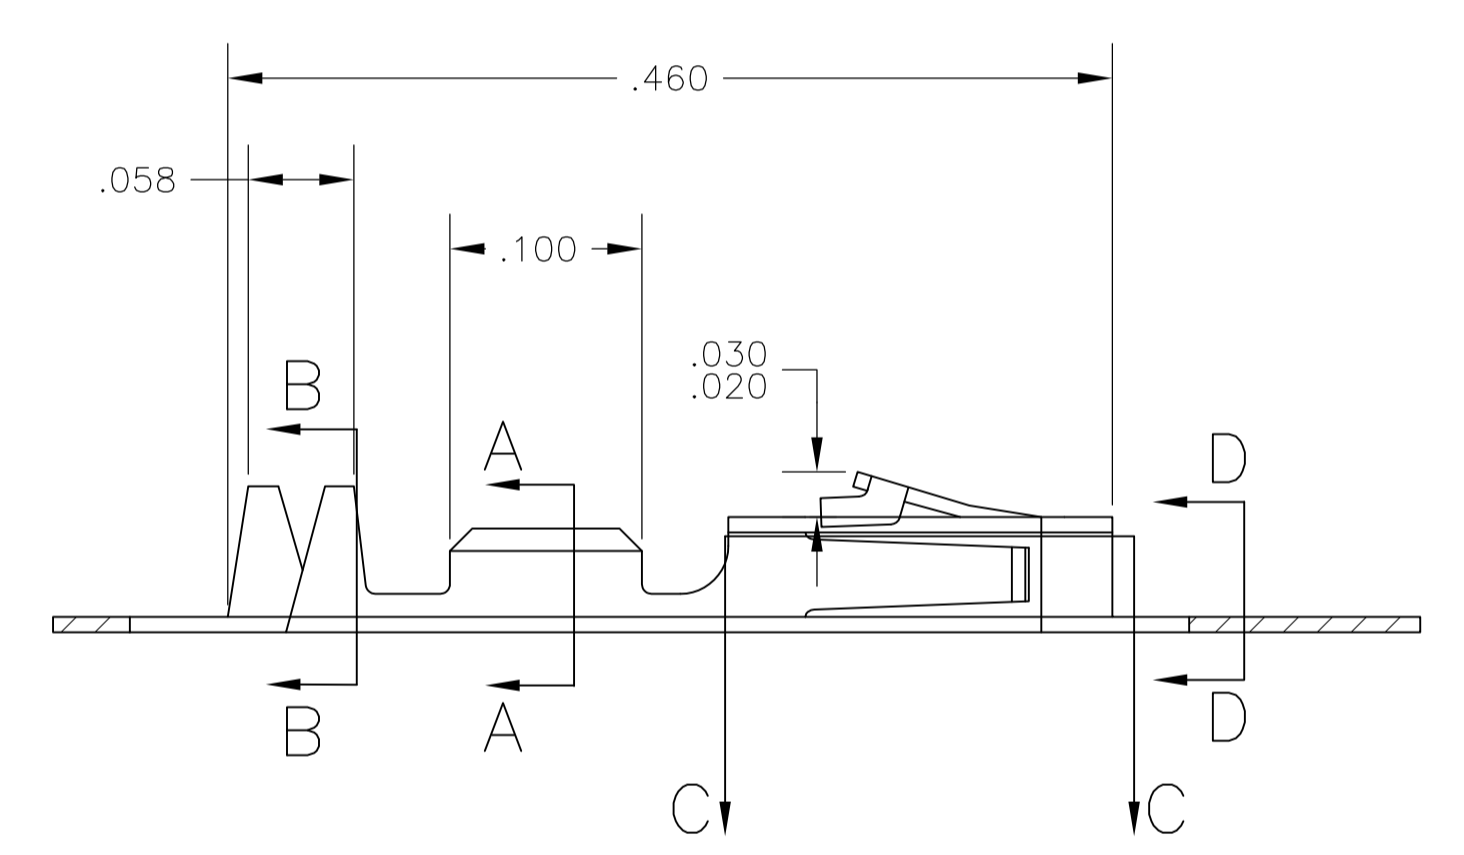

LOC		DIST		REVISIONS			
AD	00	REV	DATE	DESCRIPTION	DATE	DWN	APVD
N1		REVISED PER	ECO-11-004587		11MAR11	RK	HMR

- 1 .000100 MIN BRIGHT TIN-LEAD OVER .000050 MIN NICKEL ON ENTIRE CONTACT
- 2 .000050 MIN NICKEL ON ENTIRE CONTACT; .000015 MIN GOLD ON CONTACT AREA; .000050 MIN BRIGHT TIN-LEAD ON AREA M.
- 3 .000050 MIN NICKEL ON ENTIRE CONTACT; .000030 MIN GOLD ON CONTACT AREA; .000050 MIN BRIGHT TIN-LEAD ON AREA M.
- 4 LOOSE PIECE CUT-OFF DIMENSION.
- 5 .000015 MIN GOLD ON CONTACT AREA, .000050 MIN TIN ON AREA M, ALL OVER .000050 MIN NICKEL ON ENTIRE CONTACT.
- 6 .000030 MIN GOLD ON CONTACT AREA, .000050 MIN TIN ON AREA M, ALL OVER .000050 MIN NICKEL ON ENTIRE CONTACT.
- 8 .000100 MIN TIN OVER .000050 MIN NICKEL ON ENTIRE CONTACT

REMARKS	FINISH	PART NO
LOOSE PIECE STRIP	8 REF	5-104481-6
LOOSE PIECE STRIP	6 REF	5-104481-2
LOOSE PIECE STRIP	6 REF	1-104481-3
LOOSE PIECE STRIP	5 REF	1-104481-2
LOOSE PIECE STRIP	6 REF	1-104481-1
LOOSE PIECE STRIP	5 REF	1-104481-0
OBsolete LOOSE PIECE STRIP		104481-9
OBsolete LOOSE PIECE STRIP	3 REF	104481-8
OBsolete LOOSE PIECE STRIP	2 REF	104481-7
OBsolete LOOSE PIECE STRIP	1 REF	104481-6
OBsolete STRIP		104481-5
OBsolete STRIP	3	104481-4
OBsolete STRIP	2	104481-3
OBsolete STRIP	1	104481-2

THIS DRAWING IS A CONTROLLED DOCUMENT.

DIMENSIONS: INCHES	TOLERANCES UNLESS OTHERWISE SPECIFIED:	DWG: C. OBERMAN 5-10-89	CHK: K. HELM 5-12-89	APVD: R. ELICKER 5-12-89	NAME: CONTACT, CRIMP SNAP-IN AMPMODU SHORT POINT, 28-32 AWG
0 PLC ± -	1 PLC ± -	2 PLC ± -	3 PLC ± .005	4 PLC ± -	ANGLES ± -
MATERIAL: PHOSPHOR BRONZE	FINISH: SEE TABLE	WEIGHT: -	SIZE: A1	CAGE CODE: 00779	DRAWING NO: 104481
CUSTOMER DRAWING			SCALE: 10:1	SHEET: 1 OF 1	REV: N1