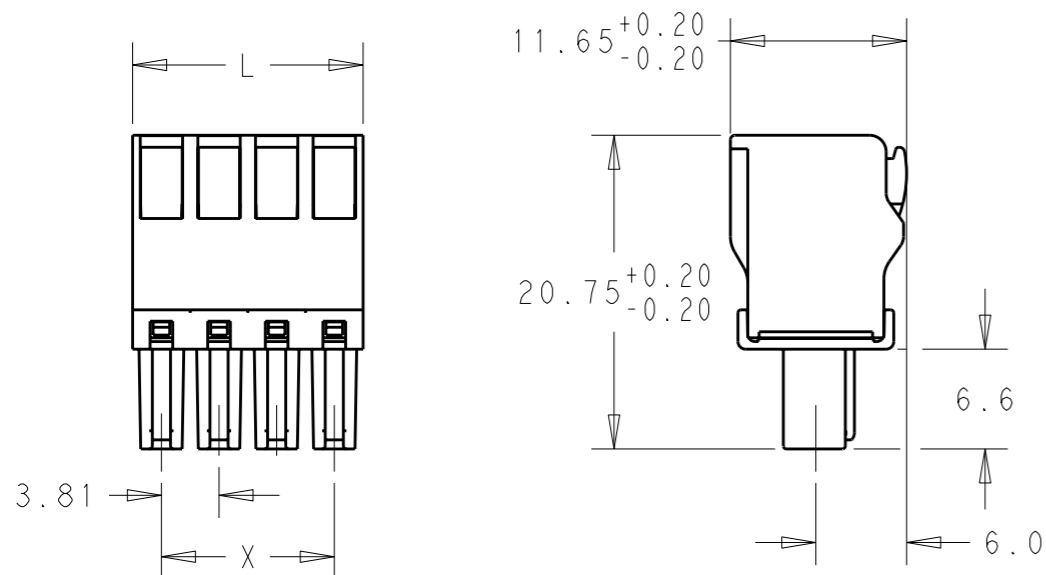

P	LTR	DESCRIPTION	DATE	DWN	APVD
	A	REVISED PER ECO-12-002880	15FEB12	KH	MS

91.44	95.25	25	2-1986720-5
87.63	91.44	24	2-1986720-4
83.82	87.63	23	2-1986720-3
80.01	83.82	22	2-1986720-2
76.20	80.01	21	2-1986720-1
72.39	76.20	20	2-1986720-0
68.58	72.39	19	1-1986720-9
64.77	68.58	18	1-1986720-8
60.96	64.77	17	1-1986720-7
57.15	60.96	16	1-1986720-6
53.34	57.15	15	1-1986720-5
49.53	53.34	14	1-1986720-4
45.72	49.53	13	1-1986720-3
41.91	45.72	12	1-1986720-2
38.10	41.91	11	1-1986720-1
34.29	38.10	10	1-1986720-0
30.48	34.29	9	1986720-9
26.67	30.48	8	1986720-8
22.86	26.67	7	1986720-7
19.05	22.86	6	1986720-6
15.24	19.05	5	1986720-5
11.43	15.24	4	1986720-4
7.62	11.43	3	1986720-3
3.81	7.62	2	1986720-2
DIM X	DIM L	POLE	PART NUMBER

MATERIALS
 HOUSING-POLYAMIDE, COLOR-GREEN
 LEVER-POLYAMIDE, COLOR ORANGE
 CONTACT SPRING-COPPER ALLOY-LEAD FREE TIN PLATED
 CLAMPING SPRING-STEEL

MECHANICAL
 INSERTION FORCE PER POLE- 3 NEWTON MAX
 WITHDRAWAL FORCE PER POLE- 1.5 NEWTON MIN
 STRIPPING LENGTH- 10.5 TO 11.5 MM
 OPERATING TEMPERATURE--40°C TO +110°C

ELECTRICAL
 WIRE SIZE= 30 TO 14 AWG SOLID OR STRANDED
 VOLTAGE RATING- 300 VOLTS
 CURRENT RATING- 11 AMP STRANDED; 9AMP SOLID
 CONTACT RESISTANCE-15 MILLOHM MAX
 INSULATION RESISTANCE-10⁹ OHMS MIN (500V DC)

THIS DRAWING IS A CONTROLLED DOCUMENT.		DWN 16 JAN 2012 KIRAN HOLAL	TE Connectivity	
DIMENSIONS: mm		CHK 16 JAN 2012 MIKE SARVER		
TOLERANCES UNLESS OTHERWISE SPECIFIED:		APVD 16 JAN 2012 MIKE SARVER	NAME STRAIGHT SPRING TYPE PLUG CONNECTOR, SIDE STACKABLE RIGHT 02 - 25 POLES PITCH 3.81mm	
		PRODUCT SPEC -	SIZE CAGE CODE DRAWING NO RESTRICTED TO	
MATERIAL - FINISH -		APPLICATION SPEC -	A300779 C-1986720	
		WEIGHT -	SCALE 2:1 SHEET 1 OF 1 REV A	
		CUSTOMER DRAWING		