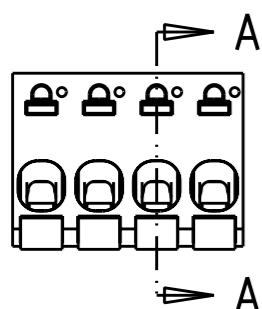

P	LTR	DESCRIPTION	DATE	DWN	APVD
	A	REVISED PER ECO-12-002880	15FEB12	KH	MS

91.44	95.25	25	2-1986720-5
87.63	91.44	24	2-1986720-4
83.82	87.63	23	2-1986720-3
80.01	83.82	22	2-1986720-2
76.20	80.01	21	2-1986720-1
72.39	76.20	20	2-1986720-0
68.58	72.39	19	1-1986720-9
64.77	68.58	18	1-1986720-8
60.96	64.77	17	1-1986720-7
57.15	60.96	16	1-1986720-6
53.34	57.15	15	1-1986720-5
49.53	53.34	14	1-1986720-4
45.72	49.53	13	1-1986720-3
41.91	45.72	12	1-1986720-2
38.10	41.91	11	1-1986720-1
34.29	38.10	10	1-1986720-0
30.48	34.29	9	1986720-9
26.67	30.48	8	1986720-8
22.86	26.67	7	1986720-7
19.05	22.86	6	1986720-6
15.24	19.05	5	1986720-5
11.43	15.24	4	1986720-4
7.62	11.43	3	1986720-3
3.81	7.62	2	1986720-2
DIM X	DIM L	POLE	PART NUMBER

MATERIALS
 HOUSING-POLYAMIDE, COLOR-GREEN
 LEVER-POLYAMIDE, COLOR ORANGE
 CONTACT SPRING-COPPER ALLOY-LEAD FREE TIN PLATED
 CLAMPING SPRING-STEEL

MECHANICAL
 INSERTION FORCE PER POLE- 3 NEWTON MAX
 WITHDRAWAL FORCE PER POLE- 1.5 NEWTON MIN
 STRIPPING LENGTH- 10.5 TO 11.5 MM
 OPERATING TEMPERATURE--40°C TO +110°C

ELECTRICAL
 WIRE SIZE= 30 TO 14 AWG SOLID OR STRANDED
 VOLTAGE RATING- 300 VOLTS
 CURRENT RATING- 11 AMP STRANDED; 9AMP SOLID
 CONTACT RESISTANCE-15 MILLOHM MAX
 INSULATION RESISTANCE-10⁹ OHMS MIN (500V DC)

THIS DRAWING IS A CONTROLLED DOCUMENT.		DWN 16 JAN 2012 KIRAN HOLAL	TE Connectivity	
DIMENSIONS: mm		CHK 16 JAN 2012 MIKE SARVER		
TOLERANCES UNLESS OTHERWISE SPECIFIED:		APVD 16 JAN 2012 MIKE SARVER	NAME STRAIGHT SPRING TYPE PLUG CONNECTOR, SIDE STACKABLE RIGHT 02 - 25 POLES PITCH 3.81mm	
		PRODUCT SPEC -	SIZE CAGE CODE DRAWING NO RESTRICTED TO	
MATERIAL - FINISH -		APPLICATION SPEC -	A300779 C-1986720	
		WEIGHT -	SCALE 2:1 SHEET 1 OF 1 REV A	
		CUSTOMER DRAWING		