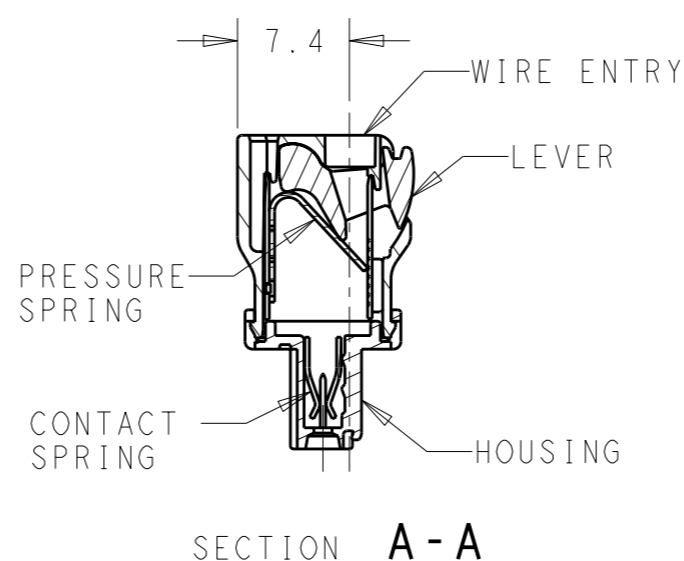

P	LTR	DESCRIPTION	DATE	DWN	APVD
	A	REVISED PER ECO-12-002880	15FEB12	KH	MS

91.44	95.25	25	2-1986720-5
87.63	91.44	24	2-1986720-4
83.82	87.63	23	2-1986720-3
80.01	83.82	22	2-1986720-2
76.20	80.01	21	2-1986720-1
72.39	76.20	20	2-1986720-0
68.58	72.39	19	1-1986720-9
64.77	68.58	18	1-1986720-8
60.96	64.77	17	1-1986720-7
57.15	60.96	16	1-1986720-6
53.34	57.15	15	1-1986720-5
49.53	53.34	14	1-1986720-4
45.72	49.53	13	1-1986720-3
41.91	45.72	12	1-1986720-2
38.10	41.91	11	1-1986720-1
34.29	38.10	10	1-1986720-0
30.48	34.29	9	1986720-9
26.67	30.48	8	1986720-8
22.86	26.67	7	1986720-7
19.05	22.86	6	1986720-6
15.24	19.05	5	1986720-5
11.43	15.24	4	1986720-4
7.62	11.43	3	1986720-3
3.81	7.62	2	1986720-2
DIM X	DIM L	POLE	PART NUMBER

MATERIALS
 HOUSING-POLYAMIDE, COLOR-GREEN
 LEVER-POLYAMIDE, COLOR ORANGE
 CONTACT SPRING-COPPER ALLOY-LEAD FREE TIN PLATED
 CLAMPING SPRING-STEEL

MECHANICAL
 INSERTION FORCE PER POLE- 3 NEWTON MAX
 WITHDRAWAL FORCE PER POLE- 1.5 NEWTON MIN
 STRIPPING LENGTH- 10.5 TO 11.5 MM
 OPERATING TEMPERATURE--40°C TO +110°C

ELECTRICAL
 WIRE SIZE= 30 TO 14 AWG SOLID OR STRANDED
 VOLTAGE RATING- 300 VOLTS
 CURRENT RATING- 11 AMP STRANDED; 9AMP SOLID
 CONTACT RESISTANCE-15 MILLOHM MAX
 INSULATION RESISTANCE-10⁹ OHMS MIN (500V DC)

THIS DRAWING IS A CONTROLLED DOCUMENT.		DWN 16 JAN 2012 KIRAN HOLAL	TE Connectivity	
DIMENSIONS: mm		CHK 16 JAN 2012 MIKE SARVER		
TOLERANCES UNLESS OTHERWISE SPECIFIED:		APVD 16 JAN 2012 MIKE SARVER	NAME STRAIGHT SPRING TYPE PLUG CONNECTOR, SIDE STACKABLE RIGHT 02 - 25 POLES PITCH 3.81mm	
		PRODUCT SPEC -	SIZE CAGE CODE DRAWING NO RESTRICTED TO	
MATERIAL - FINISH -		APPLICATION SPEC -	A300779 C-1986720	
		WEIGHT -	SCALE 2:1 SHEET 1 OF 1 REV A	
		CUSTOMER DRAWING		