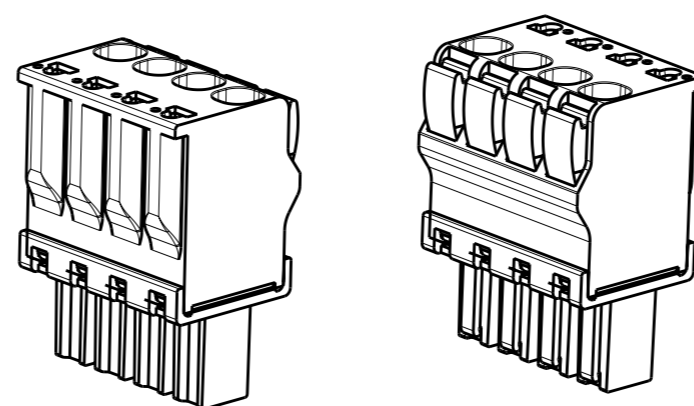

P	LTR	DESCRIPTION	DATE	DWN	APVD
	A	REVISED PER ECO-12-002880	15FEB12	KH	MS

91.44	95.25	25	2-1986720-5
87.63	91.44	24	2-1986720-4
83.82	87.63	23	2-1986720-3
80.01	83.82	22	2-1986720-2
76.20	80.01	21	2-1986720-1
72.39	76.20	20	2-1986720-0
68.58	72.39	19	1-1986720-9
64.77	68.58	18	1-1986720-8
60.96	64.77	17	1-1986720-7
57.15	60.96	16	1-1986720-6
53.34	57.15	15	1-1986720-5
49.53	53.34	14	1-1986720-4
45.72	49.53	13	1-1986720-3
41.91	45.72	12	1-1986720-2
38.10	41.91	11	1-1986720-1
34.29	38.10	10	1-1986720-0
30.48	34.29	9	1986720-9
26.67	30.48	8	1986720-8
22.86	26.67	7	1986720-7
19.05	22.86	6	1986720-6
15.24	19.05	5	1986720-5
11.43	15.24	4	1986720-4
7.62	11.43	3	1986720-3
3.81	7.62	2	1986720-2
DIM X	DIM L	POLE	PART NUMBER

MATERIALS
 HOUSING-POLYAMIDE, COLOR-GREEN
 LEVER-POLYAMIDE, COLOR ORANGE
 CONTACT SPRING-COPPER ALLOY-LEAD FREE TIN PLATED
 CLAMPING SPRING-STEEL

MECHANICAL
 INSERTION FORCE PER POLE- 3 NEWTON MAX
 WITHDRAWAL FORCE PER POLE- 1.5 NEWTON MIN
 STRIPPING LENGTH- 10.5 TO 11.5 MM
 OPERATING TEMPERATURE--40°C TO +110°C

ELECTRICAL
 WIRE SIZE= 30 TO 14 AWG SOLID OR STRANDED
 VOLTAGE RATING- 300 VOLTS
 CURRENT RATING- 11 AMP STRANDED; 9AMP SOLID
 CONTACT RESISTANCE-15 MILLOHM MAX
 INSULATION RESISTANCE-10⁹ OHMS MIN (500V DC)

THIS DRAWING IS A CONTROLLED DOCUMENT.		DWN 16 JAN 2012 KIRAN HOLAL	TE Connectivity	
DIMENSIONS: mm		CHK 16 JAN 2012 MIKE SARVER		
TOLERANCES UNLESS OTHERWISE SPECIFIED:		APVD 16 JAN 2012 MIKE SARVER	NAME STRAIGHT SPRING TYPE PLUG CONNECTOR, SIDE STACKABLE RIGHT 02 - 25 POLES PITCH 3.81mm	
		PRODUCT SPEC -	SIZE CAGE CODE DRAWING NO RESTRICTED TO	
MATERIAL - FINISH -		APPLICATION SPEC -	A300779 C-1986720	
		WEIGHT -	SCALE 2:1 SHEET 1 OF 1 REV A	
		CUSTOMER DRAWING		