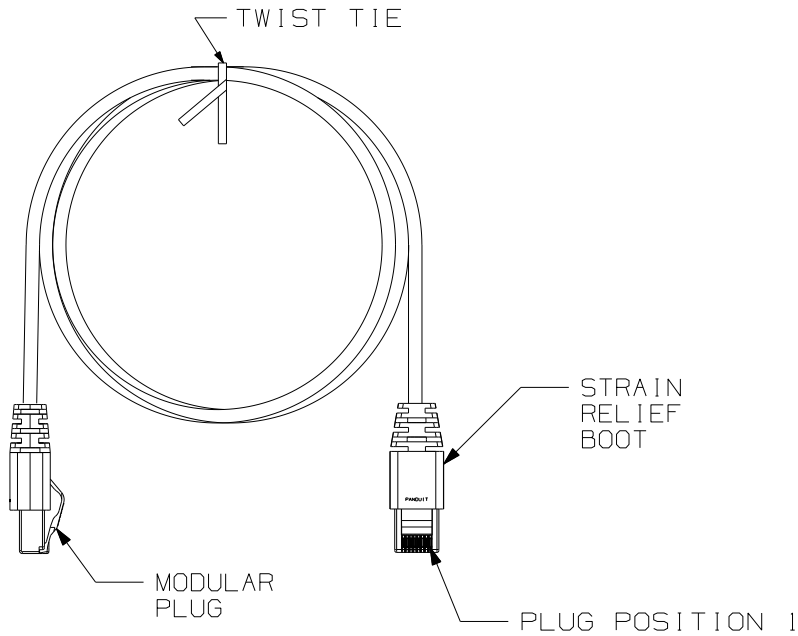

THIS COPY IS PROVIDED ON A RESTRICTED BASIS AND IS NOT TO BE USED IN ANY WAY DETRIMENTAL TO THE INTERESTS OF PANDUIT CORP.

NOTES:

- **1. SEE CURRENT NETKEY™ CATALOG FOR VARIOUS APPLICATIONS AND TO INDICATE COLOR AND OR PACKAGE QUANTITY.
- 2. SEE CATALOG FOR A COMPLETE LIST OF PARTS APPLICABLE FOR USE WITH THIS PART.
- 3. TERMINATED WITH (8 POSITION) MODULAR PLUGS ON BOTH ENDS PER T568B.
- 4. CONSTRUCTED WITH 4-PR/24AWG STRANDED UTP CAT6 PATCH CABLE
- 5. MATERIAL:
 PLUG: POLYCARBONATE
 BOOT: THERMOPLASTIC RESIN
- 6. DIMENSIONS IN PARENTHESES ARE METRIC.

T568B WIRING SCHEME

PLUG POSITION:	CABLE WIRE:
1	WHITE/ORANGE
2	ORANGE
3	WHITE/GREEN
4	BLUE
5	WHITE/BLUE
6	GREEN
7	WHITE/BROWN
8	BROWN

CABLE COLORS	** = COLOR
WHITE	--
BLACK	BL
BLUE	BU
RED	RD
YELLOW	YL
GREEN	GR
ORANGE	OR
VIOLET	VL

PANDUIT PART NUMBER	MIN. CABLE LENGTH
NK6PC3**Y	3 FT.
NK6PC5**Y	5 FT.
NK6PC7**Y	7 FT.
NK6PC10**Y	10 FT.
NK6PC14**Y	14 FT.
NK6PC20**Y	20 FT.
NK6PC1M**Y	1 m
NK6PC2M**Y	2 m
NK6PC4M**Y	4 m
NK6PC5M**Y	5 m

MODEL FILENAME		SIZE
DRAWING FILENAME		A
MO1302CO_DC41_00A.PRT		
TITLE		
NETKEY CATEGORY 6 UTP PATCH CORD CUSTOMER DRAWING		
 PANDUIT [®] CORP. TINLEY PARK, IL 60477	I.T. NUMBER	
	PRODUCT SPEC	
 THIRD ANGLE PROJECTION	ALL DIMENSIONS ARE GIVEN IN INCHES, UNLESS OTHERWISE SPECIFIED. DIMENSIONAL TOLERANCES ARE: (.X) ± (.XXX) ± .010(.3) (.XX) ± .031(.8) ANGLES ±	
	WORK INSTRUCTION	
DRAWN BY		SCALE
BJN		NONE
DATE		PART NO.
5-07-07		NK6PCXX**Y
CHK'D		DRAWING NO.
EJH		01302-41