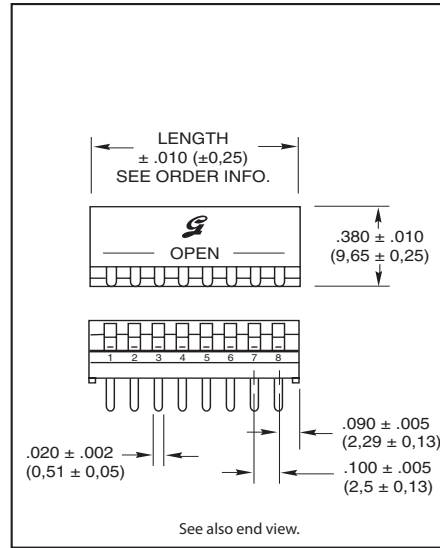

**SERIES 76**  
SPST Rocker

**FEATURES**

- Raised and Recessed, Rocker and PIANO-DIP® Styles
- Sealed Base Standard
- Spring and Ball Contact
- Top Tape Seal Option

DIP Switches

**DIMENSIONS** in inches (and millimeters)

**CIRCUITRY**

**ORDERING INFORMATION**

Series

Switch Style: SB = Raised Rocker  
RSB = Recessed Rocker  
PSB = Piano-DIP (Up is Off)  
PRB = Piano-DIP (Up is On)

76RSB04ST

T = RoHS compliant  
Sealed\*: S = Tape Seal  
Number of Positions: 02 through 10, 12

No. of Pos.	Length (Inches)	Length (Metric)	No./Tube
2	0.280"	7,1 mm	35
3	0.380"	9,7 mm	27
4	0.480"	12,2 mm	21
5	0.580"	14,7 mm	18
6	0.680"	17,3 mm	15
7	0.780"	19,8 mm	13
8	0.880"	22,4 mm	12
10	1.080"	27,4 mm	9
12	1.280"	32,5 mm	8