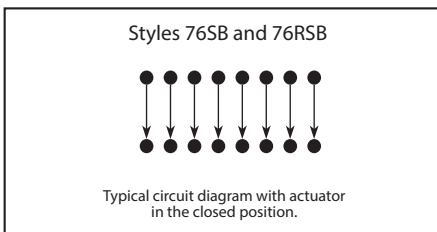

**SERIES 76**  
SPST Rocker

**FEATURES**

- Raised and Recessed, Rocker and PIANO-DIP® Styles
- Sealed Base Standard
- Spring and Ball Contact
- Top Tape Seal Option

DIP Switches

**DIMENSIONS** in inches (and millimeters)

**CIRCUITRY**

**ORDERING INFORMATION**

Series

Switch Style: SB = Raised Rocker  
RSB = Recessed Rocker  
PSB = Piano-DIP (Up is Off)  
PRB = Piano-DIP (Up is On)

76RSB04ST

T = RoHS compliant  
Sealed\*: S = Tape Seal  
Number of Positions: 02 through 10, 12

No. of Pos.	Length (Inches)	Length (Metric)	No./Tube
2	0.280"	7,1 mm	35
3	0.380"	9,7 mm	27
4	0.480"	12,2 mm	21
5	0.580"	14,7 mm	18
6	0.680"	17,3 mm	15
7	0.780"	19,8 mm	13
8	0.880"	22,4 mm	12
10	1.080"	27,4 mm	9
12	1.280"	32,5 mm	8