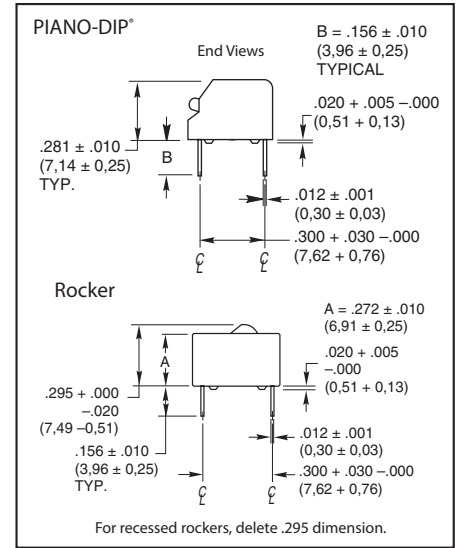

**SERIES 76**  
SPST Rocker

**FEATURES**

- Raised and Recessed, Rocker and PIANO-DIP® Styles
- Sealed Base Standard
- Spring and Ball Contact
- Top Tape Seal Option

DIP Switches

**DIMENSIONS** in inches (and millimeters)

**CIRCUITRY**

**ORDERING INFORMATION**

Series

Switch Style: SB = Raised Rocker  
RSB = Recessed Rocker  
PSB = Piano-DIP (Up is Off)  
PRB = Piano-DIP (Up is On)

76RSB04ST

T = RoHS compliant  
Sealed\*: S = Tape Seal  
Number of Positions: 02 through 10, 12

No. of Pos.	Length (Inches)	Length (Metric)	No./Tube
2	0.280"	7,1 mm	35
3	0.380"	9,7 mm	27
4	0.480"	12,2 mm	21
5	0.580"	14,7 mm	18
6	0.680"	17,3 mm	15
7	0.780"	19,8 mm	13
8	0.880"	22,4 mm	12
10	1.080"	27,4 mm	9
12	1.280"	32,5 mm	8

\*A top tape seal is required for switches that are machine soldered or heavily cleaned after hand soldering. To order top seal versions, add "S" to the Grayhill part number.

Available from your local Grayhill Distributor.  
For prices and discounts, contact a Local Sales Office,  
an authorized local Distributor or Grayhill.