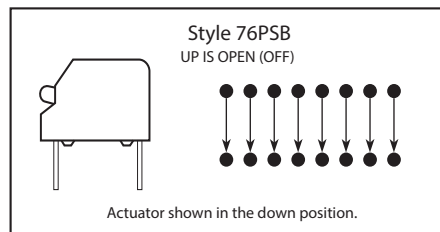

**SERIES 76**  
SPST Rocker

**FEATURES**

- Raised and Recessed, Rocker and PIANO-DIP® Styles
- Sealed Base Standard
- Spring and Ball Contact
- Top Tape Seal Option

DIP Switches

**DIMENSIONS** in inches (and millimeters)

**CIRCUITRY**

**ORDERING INFORMATION**

Series

Switch Style: SB = Raised Rocker  
RSB = Recessed Rocker  
PSB = Piano-DIP (Up is Off)  
PRB = Piano-DIP (Up is On)

76RSB04ST

T = RoHS compliant  
Sealed\*: S = Tape Seal  
Number of Positions: 02 through 10, 12