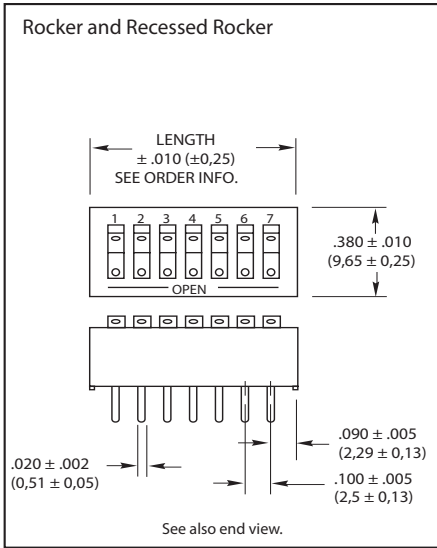

**CIRCUITRY**

**ORDERING INFORMATION**

Series

Switch Style: SB = Raised Rocker  
RSB = Recessed Rocker  
PSB = Piano-DIP (Up is Off)  
PRB = Piano-DIP (Up is On)

76RSB04ST

T = RoHS compliant  
Sealed\*: S = Tape Seal  
Number of Positions: 02 through 10, 12

No. of Pos.	Length (Inches)	Length (Metric)	No./Tube
2	0.280"	7,1 mm	35
3	0.380"	9,7 mm	27
4	0.480"	12,2 mm	21
5	0.580"	14,7 mm	18
6	0.680"	17,3 mm	15
7	0.780"	19,8 mm	13
8	0.880"	22,4 mm	12
10	1.080"	27,4 mm	9
12	1.280"	32,5 mm	8