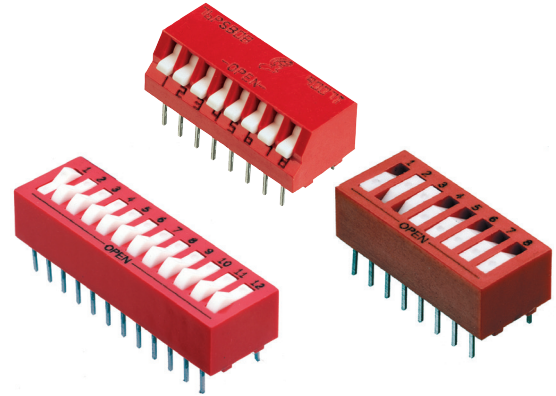

**SERIES 76**  
SPST Rocker

**FEATURES**

- Raised and Recessed, Rocker and PIANO-DIP® Styles
- Sealed Base Standard
- Spring and Ball Contact
- Top Tape Seal Option

DIP Switches

**DIMENSIONS** in inches (and millimeters)

**CIRCUITRY**

**ORDERING INFORMATION**

Series

Switch Style: SB = Raised Rocker  
RSB = Recessed Rocker  
PSB = Piano-DIP (Up is Off)  
PRB = Piano-DIP (Up is On)

76RSB04ST

T = RoHS compliant  
Sealed\*: S = Tape Seal  
Number of Positions: 02 through 10, 12

No. of Pos.	Length (Inches)	Length (Metric)	No./Tube
2	0.280"	7,1 mm	35
3	0.380"	9,7 mm	27
4	0.480"	12,2 mm	21
5	0.580"	14,7 mm	18
6	0.680"	17,3 mm	15
7	0.780"	19,8 mm	13
8	0.880"	22,4 mm	12
10	1.080"	27,4 mm	9
12	1.280"	32,5 mm	8

\*A top tape seal is required for switches that are machine soldered or heavily cleaned after hand soldering. To order top seal versions, add "S" to the Grayhill part number.

Available from your local Grayhill Distributor.  
For prices and discounts, contact a Local Sales Office,  
an authorized local Distributor or Grayhill.