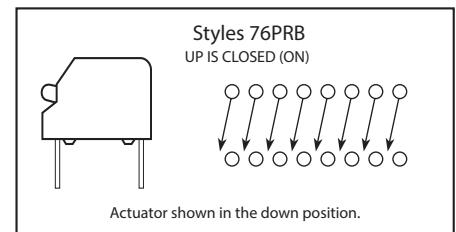

**SERIES 76**  
SPST Rocker

**FEATURES**

- Raised and Recessed, Rocker and PIANO-DIP® Styles
- Sealed Base Standard
- Spring and Ball Contact
- Top Tape Seal Option

DIP Switches

**DIMENSIONS** in inches (and millimeters)

**CIRCUITRY**

**ORDERING INFORMATION**

Series

Switch Style: SB = Raised Rocker  
RSB = Recessed Rocker  
PSB = Piano-DIP (Up is Off)  
PRB = Piano-DIP (Up is On)

76RSB04ST

T = RoHS compliant  
Sealed\*: S = Tape Seal  
Number of Positions: 02 through 10, 12