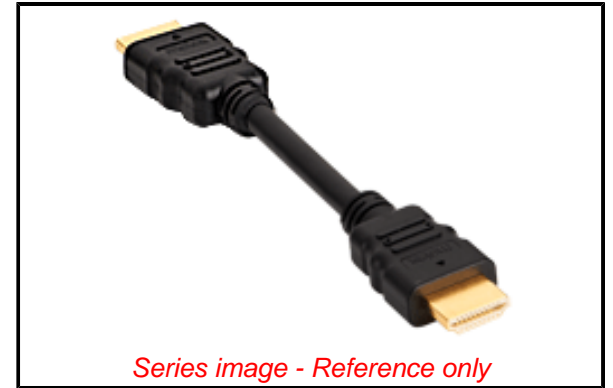

**PLEASE CHECK WWW.MOLEX.COM FOR LATEST PART INFORMATION**

**Part Number:** **0887689800**  
**Status:** **Active**  
**Overview:** High Definition Multimedia Interface (HDMI)\* Products  
**Description:** HDMI-to-HDMI Cable Assembly, 28 AWG, 1.0m Length

**Documents:**

[Drawing \(PDF\)](#) [Packaging Specification PK-88768-003 \(PDF\)](#)  
[Product Specification PS-88768-002-001 \(PDF\)](#) [RoHS Certificate of Compliance \(PDF\)](#)

**General**

Product Family	Cable Assemblies
Series	88768
Assembly Configuration	Dual Ended Connectors
Connector to Connector	HDMI-to-HDMI
Overview	<u>High Definition Multimedia Interface (HDMI)* Products</u>
Product Name	HDMI
UPC	756054858431

**Physical**

Cable Length	1.0m
Circuits (Loaded)	19
Color - Resin	Natural
Gender	Male-Male
Lock to Mating Part	Yes
Material - Metal	High Performance Alloy (HPA)
Material - Plating Mating	Gold
Material - Plating Termination	Tin
Material - Resin	High Temperature Thermoplastic, Low Density Polyethylene
Net Weight	80.500/g
Number of Rows	2
Packaging Type	Bag
Pitch - Mating Interface	1.00mm
Plating min - Mating	0.813µm
Plating min - Termination	1.270µm
Single Ended	No
Termination Interface: Style	Through Hole
Wire Insulation Diameter	N/A
Wire Size AWG	28
Wire/Cable Type	Round

**Electrical**

Current - Maximum per Contact	0.5A
Impedance	100Ω
Shielded	Yes
Voltage - Maximum	40V

**Material Info**

**Reference - Drawing Numbers**

Packaging Specification	PK-88768-003
Product Specification	PS-88768-002-001
Sales Drawing	SD-88768-9800, SD-887689800