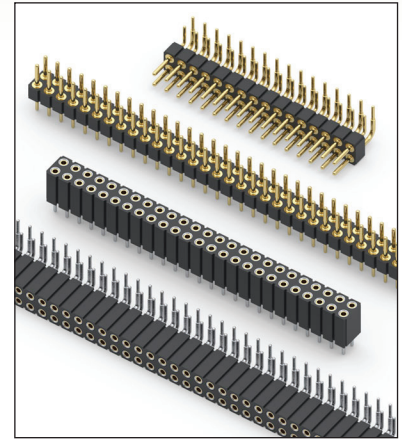

INTERCONNECTS

SERIES 802 & 803 • .100" GRID (.030" DIA. PINS), STRAIGHT & RIGHT ANGLE HEADERS AND SOCKETS • DOUBLE ROW STRIPS

FIG. 1

FIG. 2

FIG. 3

FIG. 4

- Pin interconnects available with straight MM #7007 or right angle MM #5005/5107 solder tails. See page 215 for details
- Sockets are available with straight MM #1304 or right angle MM #1305/1306 soldertails. See pages 177 and 179 for details
- MM #1304, #1305 and #1306 receptacles use Hi-Rel, 6-finger BeCu #47 contact rated at 4.5 amps. Receptacles accept .030" diameter and .025" square pins. See page 256 for details
- Insulators are high temperature thermoplastic, suitable for all soldering operations

ORDERING INFORMATION

FIG. 1	Series 802...10-001	Straight Pin Header		
	802-XX-0	-10-001000	Specify number of pins 04-64	
FIG. 2	Series 802...20-001	Right Angle Pin Header		
	802-XX-0	-20-001000	Specify number of pins 02-64	
  				
SPECIFY PLATING CODE XX=		10 	90	40 
Pin Plating 		10 μ" Au	200 μ" Sn/Pb	200 μ" Sn

FIG. 3	Series 803...10-001	Straight Socket					
	803-XX-	-10-001000	Specify number of pins 004-100				
FIG. 4	Series 803...20-001	Right Angle Socket					
	803-XX-	-20-001000	Specify number of pins 002-100				
  							
SPECIFY PLATING CODE XX=		91	93	99	41 	43 	47 
Sleeve (Pin) 		200 μ" Sn/Pb	200 μ" Sn/Pb	200 μ" Sn/Pb	200 μ" Sn	200 μ" Sn	200 μ" Sn
Contact (Clip) 		10 μ" Au	30 μ" Au	100 μ" Sn/Pb	10 μ" Au	30 μ" Au	Au Flash