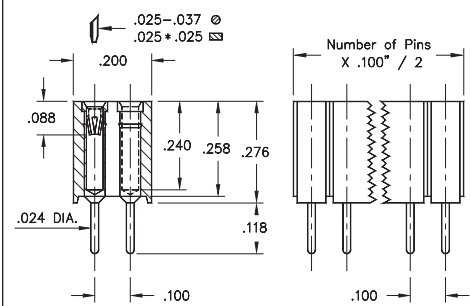

INTERCONNECTS

SERIES 802 & 803 • .100" GRID (.030" DIA. PINS), STRAIGHT & RIGHT ANGLE HEADERS AND SOCKETS • DOUBLE ROW STRIPS

FIG. 1

FIG. 2

FIG. 3

FIG. 4

- Pin interconnects available with straight MM #7007 or right angle MM #5005/5107 solder tails. See page 215 for details
- Sockets are available with straight MM #1304 or right angle MM #1305/1306 soldertails. See pages 177 and 179 for details
- MM #1304, #1305 and #1306 receptacles use Hi-Rel, 6-finger BeCu #47 contact rated at 4.5 amps. Receptacles accept .030" diameter and .025" square pins. See page 256 for details
- Insulators are high temperature thermoplastic, suitable for all soldering operations

ORDERING INFORMATION

FIG. 1	Series 802...10-001	Straight Pin Header		
	802-XX-0	-10-001000	Specify number of pins 04-64	
FIG. 2	Series 802...20-001	Right Angle Pin Header		
	802-XX-0	-20-001000	Specify number of pins 02-64	
  				
SPECIFY PLATING CODE XX=		10 	90	40 
Pin Plating 		10 μ" Au	200 μ" Sn/Pb	200 μ" Sn

FIG. 3	Series 803...10-001	Straight Socket					
	803-XX-	-10-001000	Specify number of pins 004-100				
FIG. 4	Series 803...20-001	Right Angle Socket					
	803-XX-	-20-001000	Specify number of pins 002-100				
  							
SPECIFY PLATING CODE XX=		91	93	99	41 	43 	47 
Sleeve (Pin) 		200 μ" Sn/Pb	200 μ" Sn/Pb	200 μ" Sn/Pb	200 μ" Sn	200 μ" Sn	200 μ" Sn
Contact (Clip) 		10 μ" Au	30 μ" Au	100 μ" Sn/Pb	10 μ" Au	30 μ" Au	Au Flash