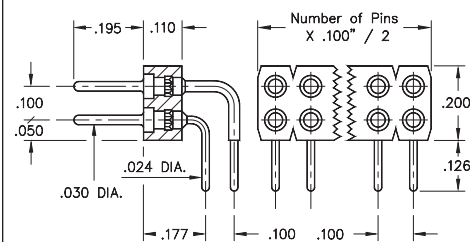

INTERCONNECTS

SERIES 802 & 803 • .100" GRID (.030" DIA. PINS), STRAIGHT & RIGHT ANGLE HEADERS AND SOCKETS • DOUBLE ROW STRIPS

FIG. 1

FIG. 2

FIG. 3

FIG. 4

- Pin interconnects available with straight MM #7007 or right angle MM #5005/5107 solder tails. See page 215 for details
- Sockets are available with straight MM #1304 or right angle MM #1305/1306 soldertails. See pages 177 and 179 for details
- MM #1304, #1305 and #1306 receptacles use Hi-Rel, 6-finger BeCu #47 contact rated at 4.5 amps. Receptacles accept .030" diameter and .025" square pins. See page 256 for details
- Insulators are high temperature thermoplastic, suitable for all soldering operations

ORDERING INFORMATION

FIG. 1	Series 802...10-001	Straight Pin Header		
	802-XX-0	-10-001000	Specify number of pins 04-64	
FIG. 2	Series 802...20-001	Right Angle Pin Header		
	802-XX-0	-20-001000	Specify number of pins 02-64	
  				
SPECIFY PLATING CODE XX=		10 	90	40 
Pin Plating 		10 μ" Au	200 μ" Sn/Pb	200 μ" Sn

FIG. 3	Series 803...10-001	Straight Socket					
	803-XX-	-10-001000	Specify number of pins 004-100				
FIG. 4	Series 803...20-001	Right Angle Socket					
	803-XX-	-20-001000	Specify number of pins 002-100				
  							
SPECIFY PLATING CODE XX=		91	93	99	41 	43 	47 
Sleeve (Pin) 		200 μ" Sn/Pb	200 μ" Sn/Pb	200 μ" Sn/Pb	200 μ" Sn	200 μ" Sn	200 μ" Sn
Contact (Clip) 		10 μ" Au	30 μ" Au	100 μ" Sn/Pb	10 μ" Au	30 μ" Au	Au Flash