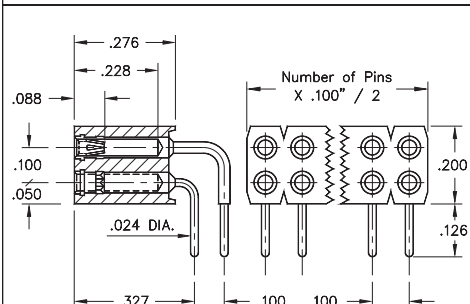

INTERCONNECTS

SERIES 802 & 803 • .100" GRID (.030" DIA. PINS), STRAIGHT & RIGHT ANGLE HEADERS AND SOCKETS • DOUBLE ROW STRIPS

FIG. 1

FIG. 2

FIG. 3

FIG. 4

- Pin interconnects available with straight MM #7007 or right angle MM #5005/5107 solder tails. See page 215 for details
- Sockets are available with straight MM #1304 or right angle MM #1305/1306 soldertails. See pages 177 and 179 for details
- MM #1304, #1305 and #1306 receptacles use Hi-Rel, 6-finger BeCu #47 contact rated at 4.5 amps. Receptacles accept .030" diameter and .025" square pins. See page 256 for details
- Insulators are high temperature thermoplastic, suitable for all soldering operations

ORDERING INFORMATION

FIG. 1	Series 802...10-001	Straight Pin Header		
	802-XX-0	-10-001000	Specify number of pins 04-64	
FIG. 2	Series 802...20-001	Right Angle Pin Header		
	802-XX-0	-20-001000	Specify number of pins 02-64	
  				
SPECIFY PLATING CODE XX=		10 	90	40 
Pin Plating 		10 μ" Au	200 μ" Sn/Pb	200 μ" Sn

FIG. 3	Series 803...10-001	Straight Socket					
	803-XX-	-10-001000	Specify number of pins 004-100				
FIG. 4	Series 803...20-001	Right Angle Socket					
	803-XX-	-20-001000	Specify number of pins 002-100				
  							
SPECIFY PLATING CODE XX=		91	93	99	41 	43 	47 
Sleeve (Pin) 		200 μ" Sn/Pb	200 μ" Sn/Pb	200 μ" Sn/Pb	200 μ" Sn	200 μ" Sn	200 μ" Sn
Contact (Clip) 		10 μ" Au	30 μ" Au	100 μ" Sn/Pb	10 μ" Au	30 μ" Au	Au Flash