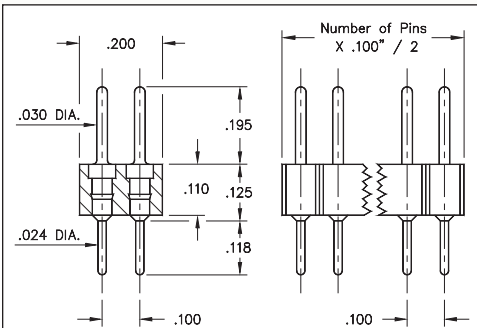

INTERCONNECTS

SERIES 802 & 803 • .100" GRID (.030" DIA. PINS), STRAIGHT & RIGHT ANGLE HEADERS AND SOCKETS • DOUBLE ROW STRIPS

FIG. 1

FIG. 2

FIG. 3

FIG. 4

- Pin interconnects available with straight MM #7007 or right angle MM #5005/5107 solder tails. See page 215 for details
- Sockets are available with straight MM #1304 or right angle MM #1305/1306 soldertails. See pages 177 and 179 for details
- MM #1304, #1305 and #1306 receptacles use Hi-Rel, 6-finger BeCu #47 contact rated at 4.5 amps. Receptacles accept .030" diameter and .025" square pins. See page 256 for details
- Insulators are high temperature thermoplastic, suitable for all soldering operations

ORDERING INFORMATION

FIG. 1	Series 802...10-001	Straight Pin Header		
	802-XX-0	-10-001000	Specify number of pins 04-64	
FIG. 2	Series 802...20-001	Right Angle Pin Header		
	802-XX-0	-20-001000	Specify number of pins 02-64	
  				
SPECIFY PLATING CODE XX=		10 	90	40 
Pin Plating 		10 μ" Au	200 μ" Sn/Pb	200 μ" Sn

FIG. 3	Series 803...10-001	Straight Socket					
	803-XX-	-10-001000	Specify number of pins 004-100				
FIG. 4	Series 803...20-001	Right Angle Socket					
	803-XX-	-20-001000	Specify number of pins 002-100				
  							
SPECIFY PLATING CODE XX=		91	93	99	41 	43 	47 
Sleeve (Pin) 		200 μ" Sn/Pb	200 μ" Sn/Pb	200 μ" Sn/Pb	200 μ" Sn	200 μ" Sn	200 μ" Sn
Contact (Clip) 		10 μ" Au	30 μ" Au	100 μ" Sn/Pb	10 μ" Au	30 μ" Au	Au Flash